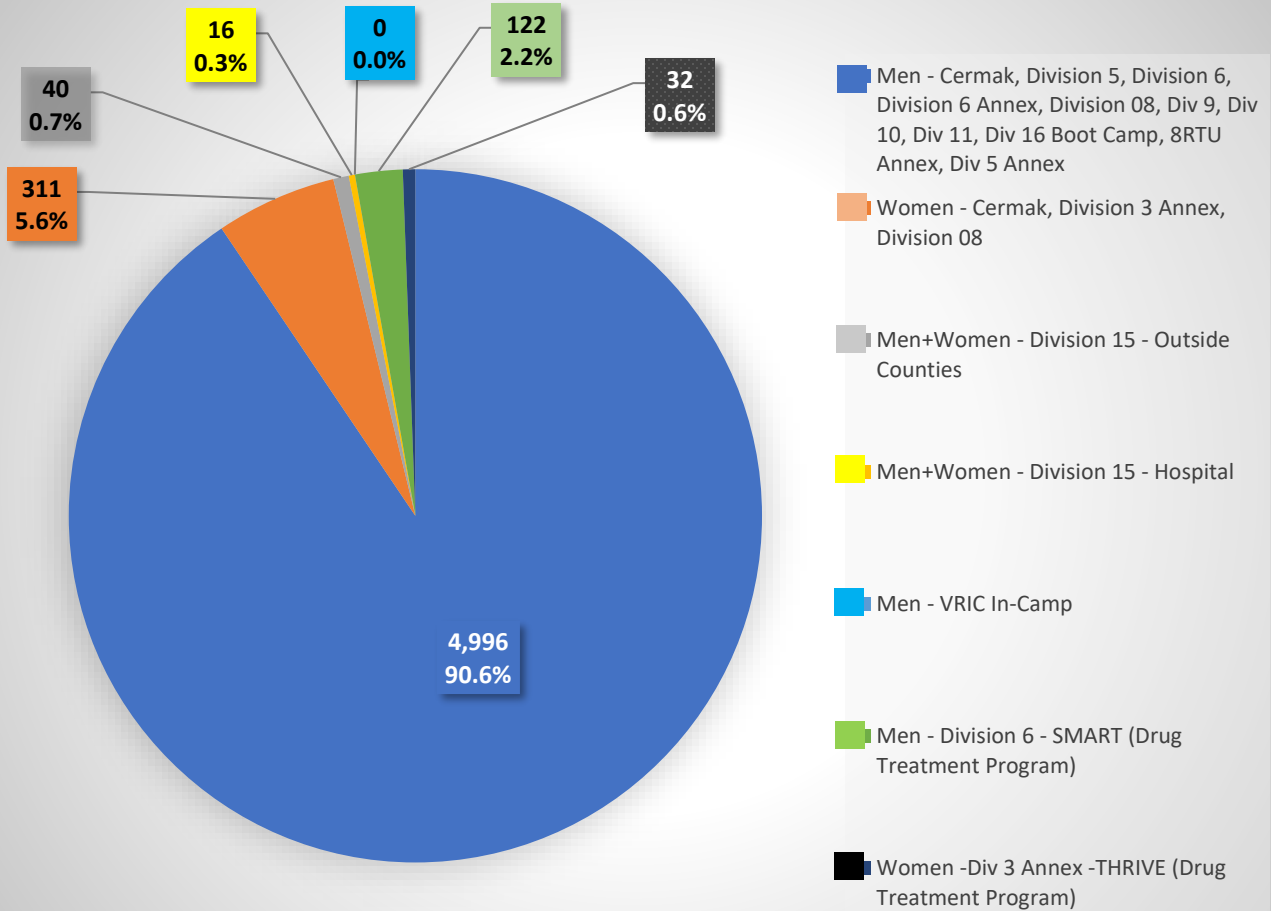

Sheriff's Daily Report

8/10/2023

Under the Custody of the Sheriff	
Total Male and Female	7,342
Jail Population	5,517
Community Corrections	1,825

Jail Population - Behind the Walls

Sheriff's Daily Report

8/10/2023

CCSO Population Demographics