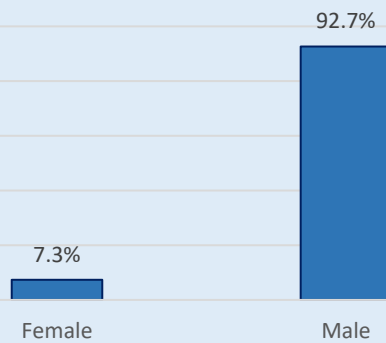

Sheriff's Daily Report

8/13/2023

Under the Custody of the Sheriff	
Total Male and Female	7,396
Jail Population	5,564
Community Corrections	1,832

Jail Population - Behind the Walls

Sheriff's Daily Report

8/13/2023

CCSO Population Demographics

In Confinement

Gender ID Distribution

Race Distribution

Age Distribution

Community Corrections

Gender ID Distribution

Race Distribution

Age Distribution