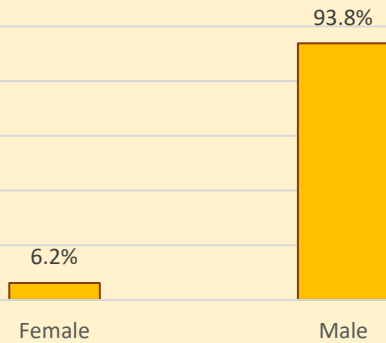

Sheriff's Daily Report

8/13/2023

Under the Custody of the Sheriff	
Total Male and Female	7,396
Jail Population	5,564
Community Corrections	1,832

Jail Population - Behind the Walls

Sheriff's Daily Report

8/13/2023

CCSO Population Demographics

In Confinement

Gender ID Distribution

Race Distribution

Age Distribution

Community Corrections

Gender ID Distribution

Race Distribution

Age Distribution