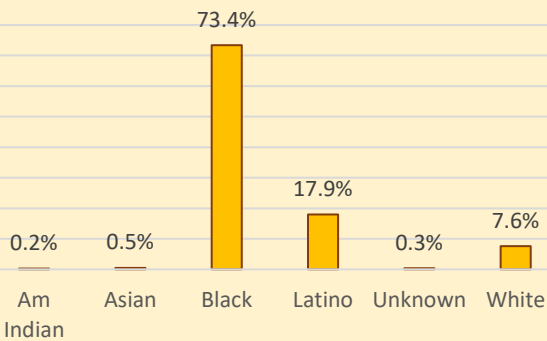

Sheriff's Daily Report

8/13/2023

Under the Custody of the Sheriff	
Total Male and Female	7,396
Jail Population	5,564
Community Corrections	1,832

Jail Population - Behind the Walls

Sheriff's Daily Report

8/13/2023

CCSO Population Demographics

In Confinement

Gender ID Distribution

Race Distribution

Age Distribution

Community Corrections

Gender ID Distribution

Race Distribution

Age Distribution