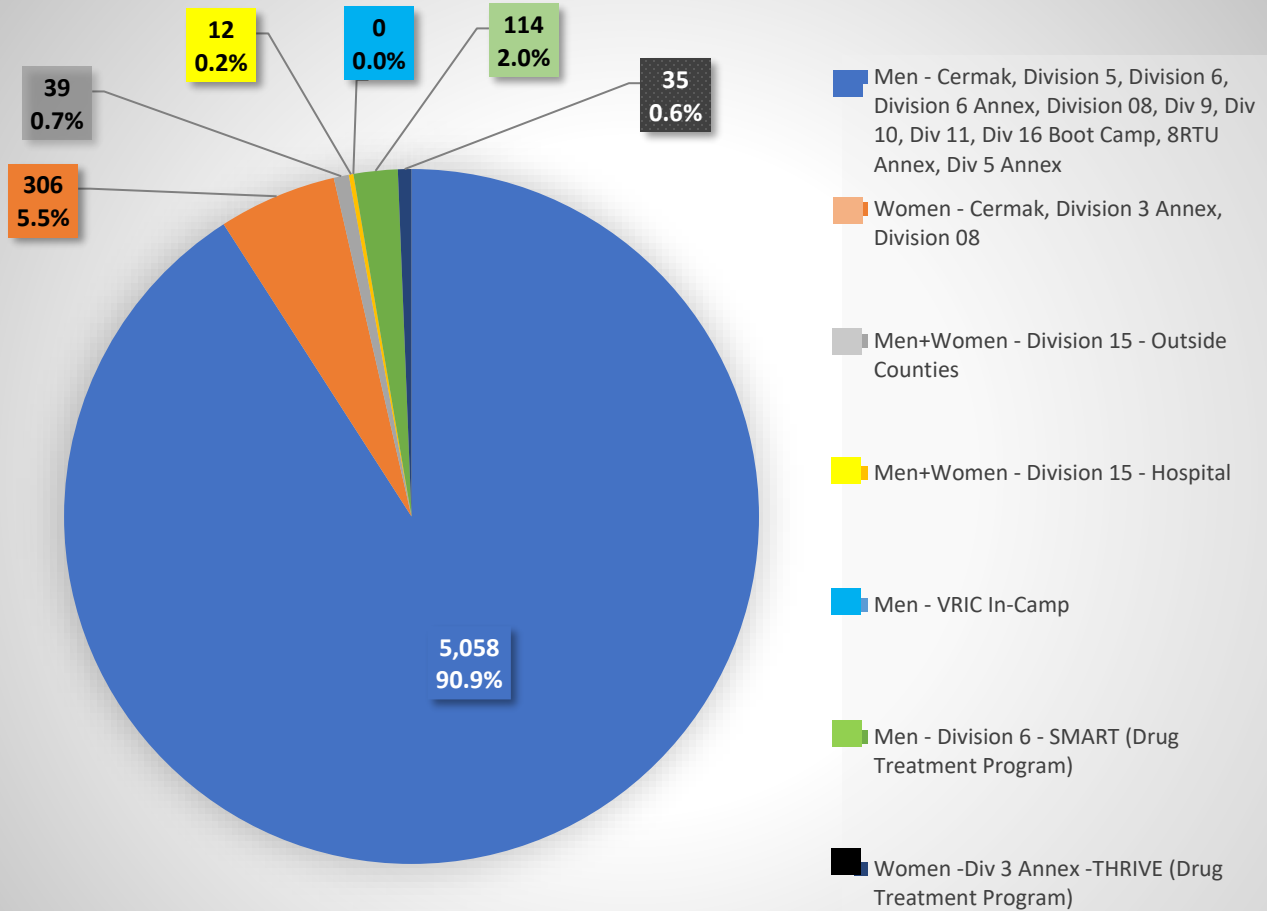

Sheriff's Daily Report

8/13/2023

Under the Custody of the Sheriff	
Total Male and Female	7,396
Jail Population	5,564
Community Corrections	1,832

Jail Population - Behind the Walls

Sheriff's Daily Report

8/13/2023

CCSO Population Demographics

In Confinement

Gender ID Distribution

Race Distribution

Age Distribution

Community Corrections

Gender ID Distribution

Race Distribution

Age Distribution