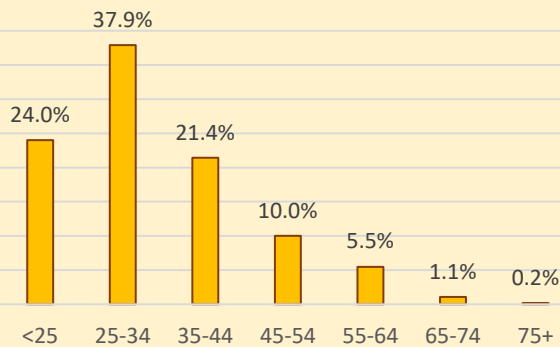

Sheriff's Daily Report

8/13/2023

Under the Custody of the Sheriff	
Total Male and Female	7,396
Jail Population	5,564
Community Corrections	1,832

Jail Population - Behind the Walls

Sheriff's Daily Report

8/13/2023

CCSO Population Demographics

In Confinement

Gender ID Distribution

Race Distribution

Age Distribution

Community Corrections

Gender ID Distribution

Race Distribution

Age Distribution