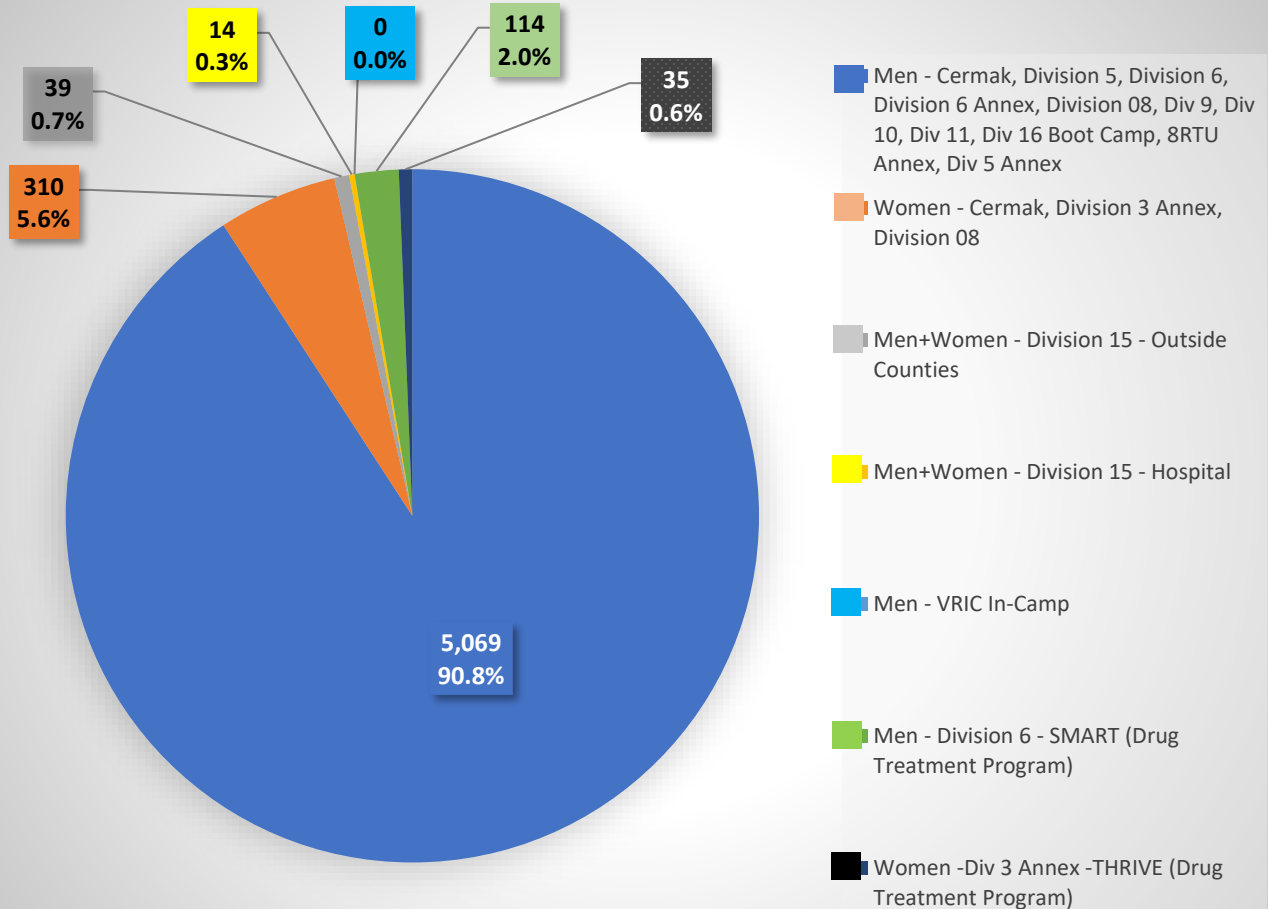

Sheriff's Daily Report

8/14/2023

Under the Custody of the Sheriff	
Total Male and Female	7,421
Jail Population	5,581
Community Corrections	1,840

Jail Population - Behind the Walls

Sheriff's Daily Report

8/14/2023

CCSO Population Demographics

In Confinement

Gender ID Distribution

Race Distribution

Age Distribution

Community Corrections

Gender ID Distribution

Race Distribution

Age Distribution