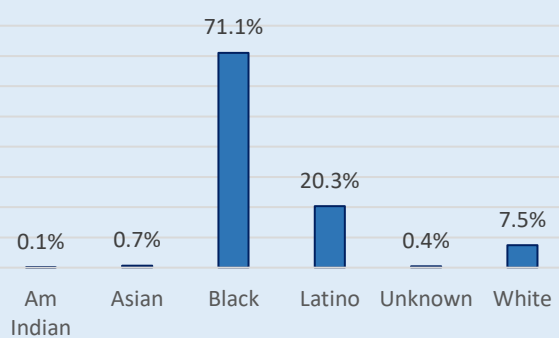

Sheriff's Daily Report

8/14/2023

Under the Custody of the Sheriff	
Total Male and Female	7,421
Jail Population	5,581
Community Corrections	1,840

Jail Population - Behind the Walls

Sheriff's Daily Report

8/14/2023

CCSO Population Demographics

In Confinement

Gender ID Distribution

Race Distribution

Age Distribution

Community Corrections

Gender ID Distribution

Race Distribution

Age Distribution