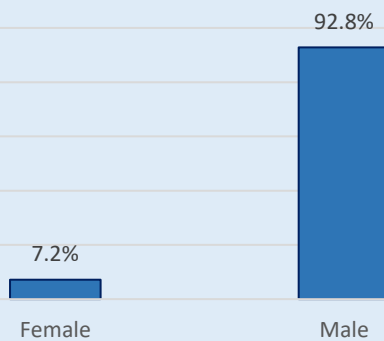

Sheriff's Daily Report

8/14/2023

Under the Custody of the Sheriff	
Total Male and Female	7,421
Jail Population	5,581
Community Corrections	1,840

Jail Population - Behind the Walls

Sheriff's Daily Report

8/14/2023

CCSO Population Demographics

In Confinement

Gender ID Distribution

Race Distribution

Age Distribution

Community Corrections

Gender ID Distribution

Race Distribution

Age Distribution