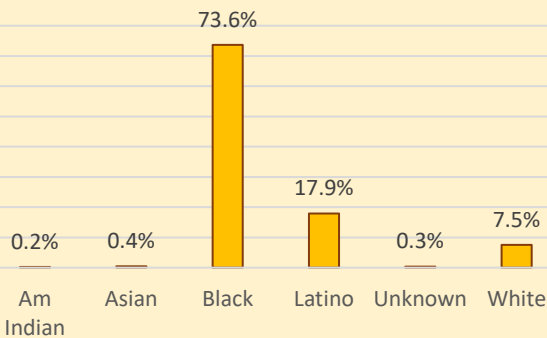

Sheriff's Daily Report

8/14/2023

Under the Custody of the Sheriff	
Total Male and Female	7,421
Jail Population	5,581
Community Corrections	1,840

Jail Population - Behind the Walls

Sheriff's Daily Report

8/14/2023

CCSO Population Demographics

In Confinement

Gender ID Distribution

Race Distribution

Age Distribution

Community Corrections

Gender ID Distribution

Race Distribution

Age Distribution