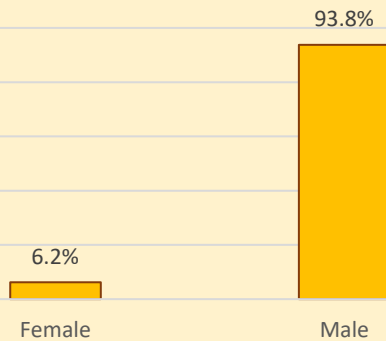

Sheriff's Daily Report

8/14/2023

Under the Custody of the Sheriff	
Total Male and Female	7,421
Jail Population	5,581
Community Corrections	1,840

Jail Population - Behind the Walls

Sheriff's Daily Report

8/14/2023

CCSO Population Demographics

In Confinement

Gender ID Distribution

Race Distribution

Age Distribution

Community Corrections

Gender ID Distribution

Race Distribution

Age Distribution