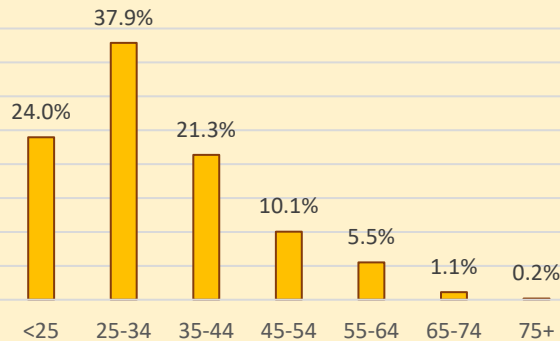

Sheriff's Daily Report

8/14/2023

Under the Custody of the Sheriff	
Total Male and Female	7,421
Jail Population	5,581
Community Corrections	1,840

Jail Population - Behind the Walls

Sheriff's Daily Report

8/14/2023

CCSO Population Demographics

In Confinement

Gender ID Distribution

Race Distribution

Age Distribution

Community Corrections

Gender ID Distribution

Race Distribution

Age Distribution