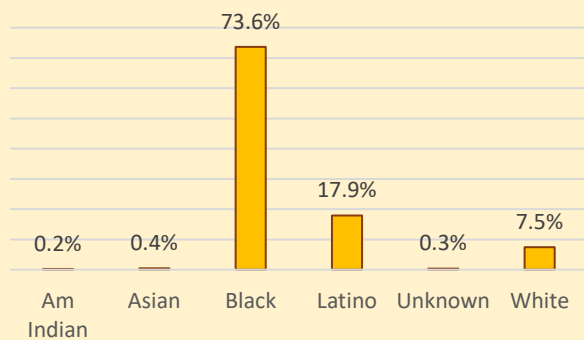

Sheriff's Daily Report

8/15/2023

Under the Custody of the Sheriff	
Total Male and Female	7,351
Jail Population	5,514
Community Corrections	1,837

Jail Population - Behind the Walls

Sheriff's Daily Report

8/15/2023

CCSO Population Demographics

In Confinement

Gender ID Distribution

Race Distribution

Age Distribution

Community Corrections

Gender ID Distribution

Race Distribution

Age Distribution