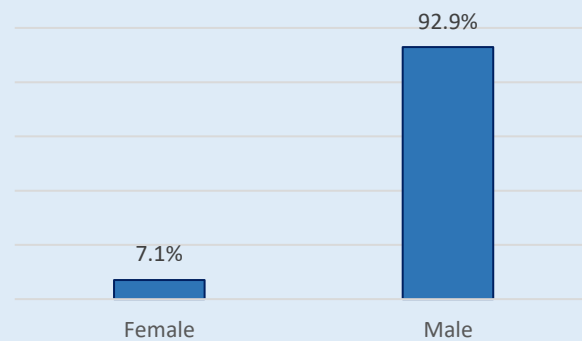

Sheriff's Daily Report

8/15/2023

Under the Custody of the Sheriff	
Total Male and Female	7,351
Jail Population	5,514
Community Corrections	1,837

Jail Population - Behind the Walls

Sheriff's Daily Report

8/15/2023

CCSO Population Demographics

In Confinement

Gender ID Distribution

Race Distribution

Age Distribution

Community Corrections

Gender ID Distribution

Race Distribution

Age Distribution