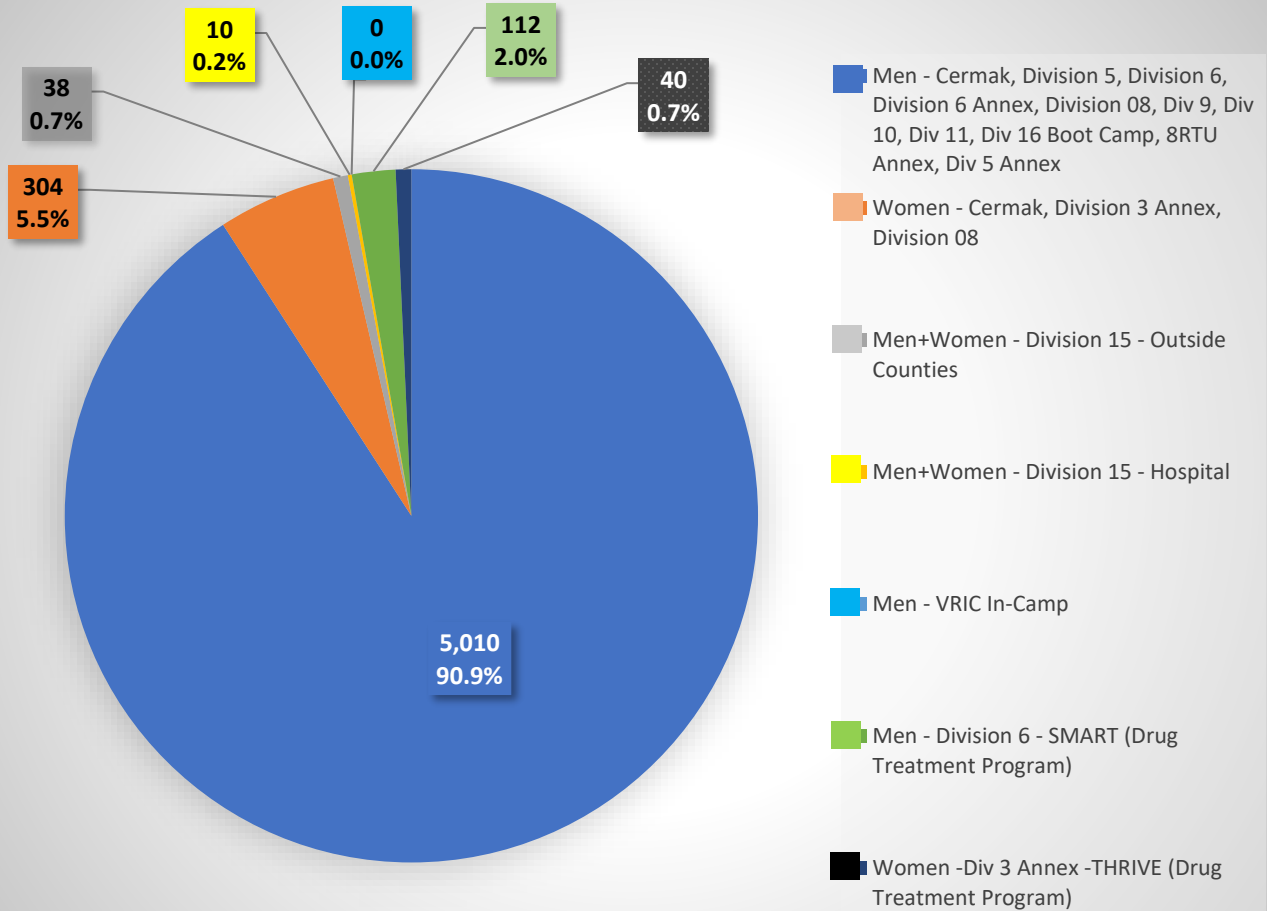

Sheriff's Daily Report

8/15/2023

Under the Custody of the Sheriff	
Total Male and Female	7,351
Jail Population	5,514
Community Corrections	1,837

Jail Population - Behind the Walls

Sheriff's Daily Report

8/15/2023

CCSO Population Demographics

In Confinement

Gender ID Distribution

Race Distribution

Age Distribution

Community Corrections

Gender ID Distribution

Race Distribution

Age Distribution