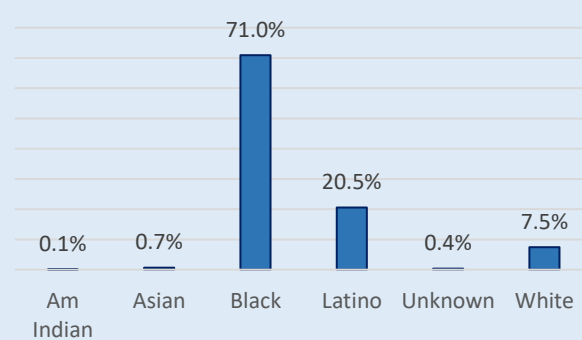

Sheriff's Daily Report

8/15/2023

Under the Custody of the Sheriff	
Total Male and Female	7,351
Jail Population	5,514
Community Corrections	1,837

Jail Population - Behind the Walls

Sheriff's Daily Report

8/15/2023

CCSO Population Demographics

In Confinement

Gender ID Distribution

Race Distribution

Age Distribution

Community Corrections

Gender ID Distribution

Race Distribution

Age Distribution