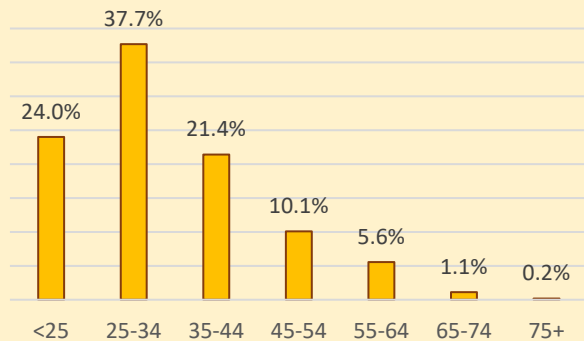

Sheriff's Daily Report

8/15/2023

Under the Custody of the Sheriff	
Total Male and Female	7,351
Jail Population	5,514
Community Corrections	1,837

Jail Population - Behind the Walls

Sheriff's Daily Report

8/15/2023

CCSO Population Demographics

In Confinement

Gender ID Distribution

Race Distribution

Age Distribution

Community Corrections

Gender ID Distribution

Race Distribution

Age Distribution