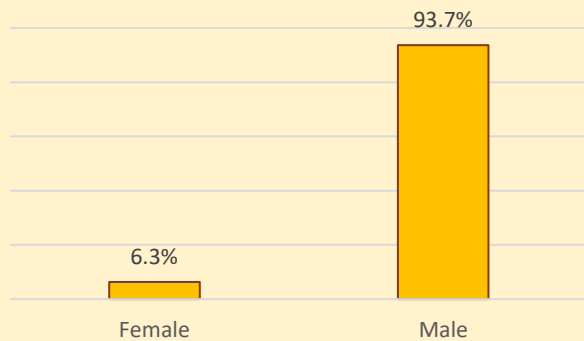

Sheriff's Daily Report

8/15/2023

Under the Custody of the Sheriff	
Total Male and Female	7,351
Jail Population	5,514
Community Corrections	1,837

Jail Population - Behind the Walls

Sheriff's Daily Report

8/15/2023

CCSO Population Demographics

In Confinement

Gender ID Distribution

Race Distribution

Age Distribution

Community Corrections

Gender ID Distribution

Race Distribution

Age Distribution