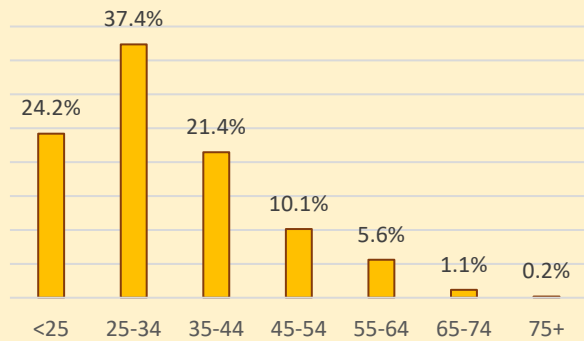

Sheriff's Daily Report

8/16/2023

Under the Custody of the Sheriff	
Total Male and Female	7,359
Jail Population	5,521
Community Corrections	1,838

Jail Population - Behind the Walls

Sheriff's Daily Report

8/16/2023

CCSO Population Demographics

In Confinement

Gender ID Distribution

Race Distribution

Age Distribution

Community Corrections

Gender ID Distribution

Race Distribution

Age Distribution