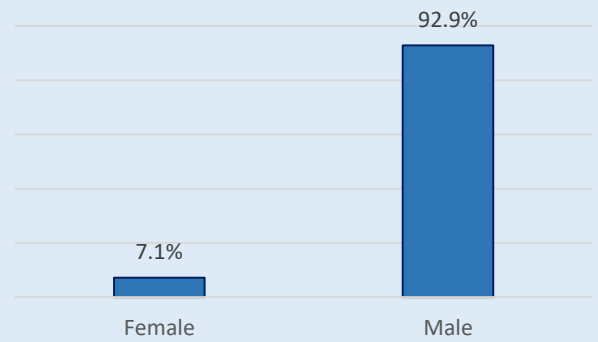

Sheriff's Daily Report

8/16/2023

Under the Custody of the Sheriff	
Total Male and Female	7,359
Jail Population	5,521
Community Corrections	1,838

Jail Population - Behind the Walls

Sheriff's Daily Report

8/16/2023

CCSO Population Demographics

In Confinement

Gender ID Distribution

Race Distribution

Age Distribution

Community Corrections

Gender ID Distribution

Race Distribution

Age Distribution