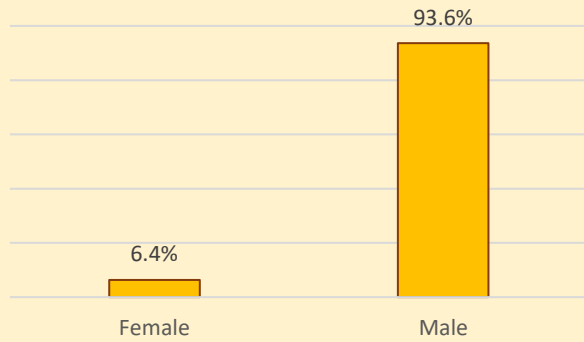

Sheriff's Daily Report

8/16/2023

Under the Custody of the Sheriff	
Total Male and Female	7,359
Jail Population	5,521
Community Corrections	1,838

Jail Population - Behind the Walls

Sheriff's Daily Report

8/16/2023

CCSO Population Demographics

In Confinement

Gender ID Distribution

Race Distribution

Age Distribution

Community Corrections

Gender ID Distribution

Race Distribution

Age Distribution