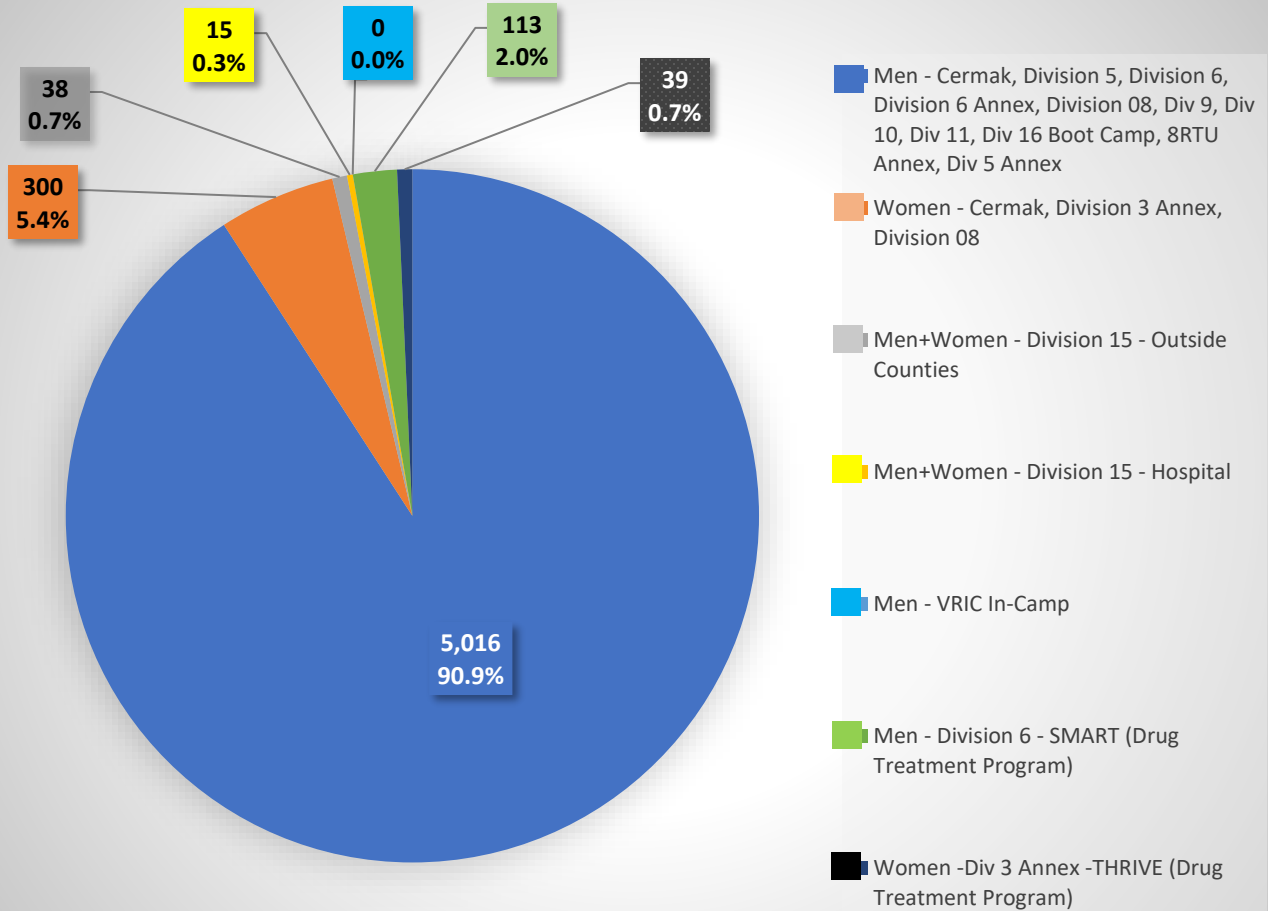

Sheriff's Daily Report

8/16/2023

Under the Custody of the Sheriff	
Total Male and Female	7,359
Jail Population	5,521
Community Corrections	1,838

Jail Population - Behind the Walls

Sheriff's Daily Report

8/16/2023

CCSO Population Demographics

In Confinement

Gender ID Distribution

Race Distribution

Age Distribution

Community Corrections

Gender ID Distribution

Race Distribution

Age Distribution