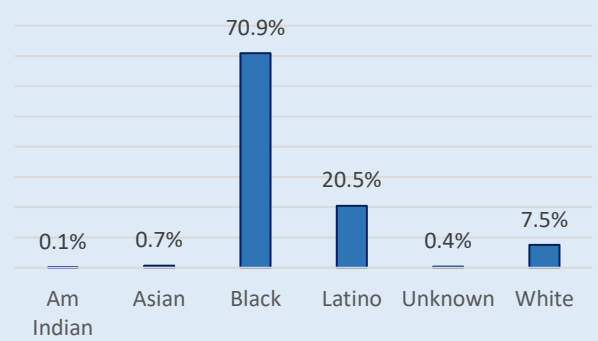

Sheriff's Daily Report

8/16/2023

Under the Custody of the Sheriff	
Total Male and Female	7,359
Jail Population	5,521
Community Corrections	1,838

Jail Population - Behind the Walls

Sheriff's Daily Report

8/16/2023

CCSO Population Demographics

In Confinement

Gender ID Distribution

Race Distribution

Age Distribution

Community Corrections

Gender ID Distribution

Race Distribution

Age Distribution