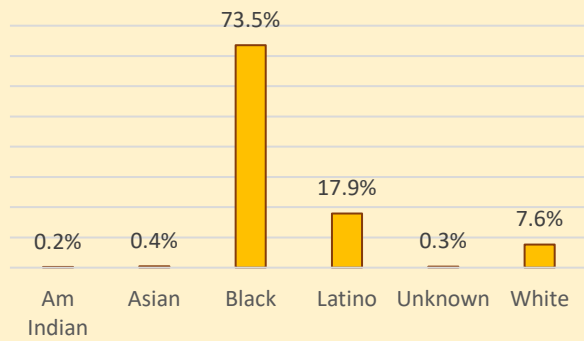

Sheriff's Daily Report

8/16/2023

Under the Custody of the Sheriff	
Total Male and Female	7,359
Jail Population	5,521
Community Corrections	1,838

Jail Population - Behind the Walls

Sheriff's Daily Report

8/16/2023

CCSO Population Demographics

In Confinement

Gender ID Distribution

Race Distribution

Age Distribution

Community Corrections

Gender ID Distribution

Race Distribution

Age Distribution