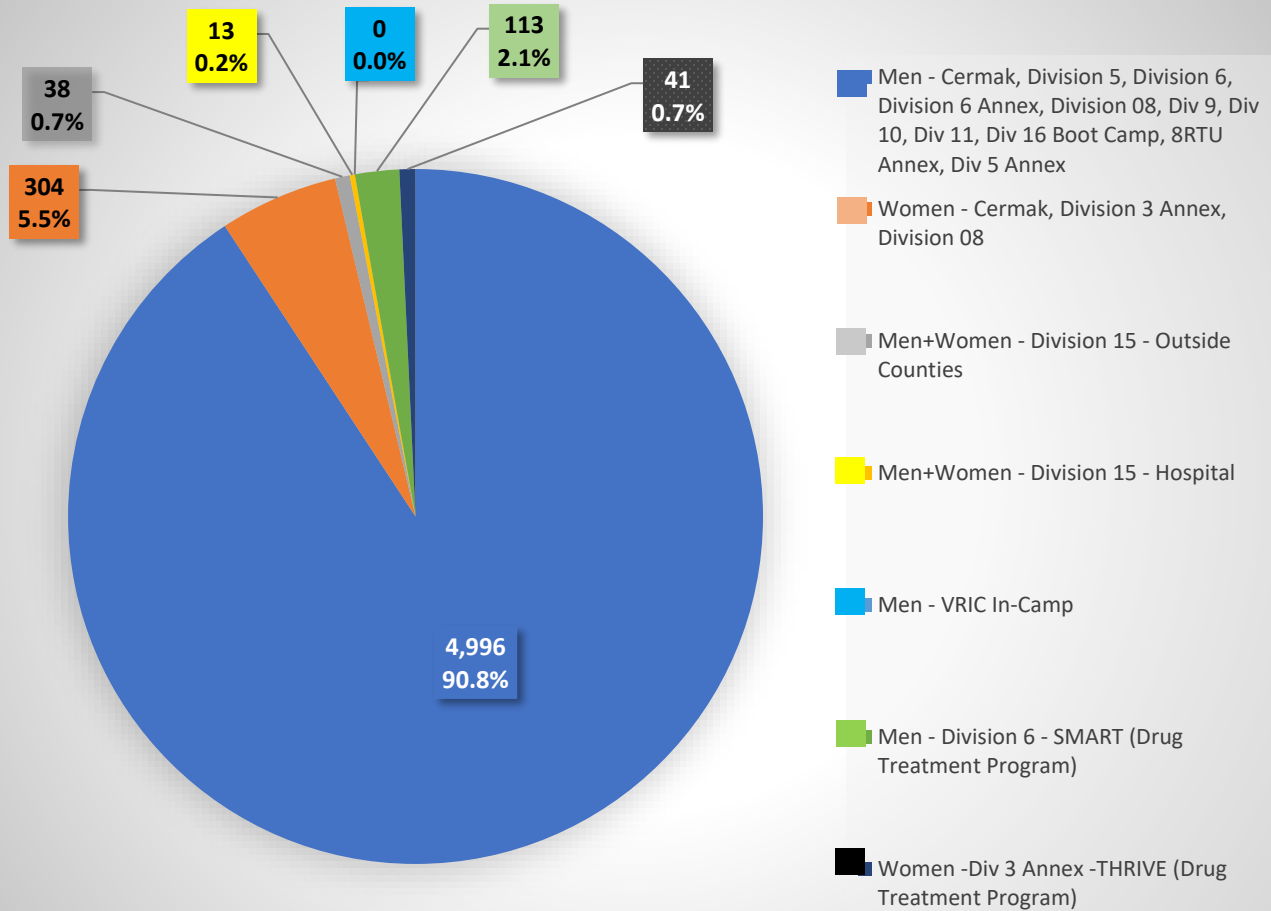

Sheriff's Daily Report

8/17/2023

Under the Custody of the Sheriff	
Total Male and Female	7,343
Jail Population	5,505
Community Corrections	1,838

Jail Population - Behind the Walls

Sheriff's Daily Report

8/17/2023

CCSO Population Demographics

In Confinement

Gender ID Distribution

Race Distribution

Age Distribution

Community Corrections

Gender ID Distribution

Race Distribution

Age Distribution