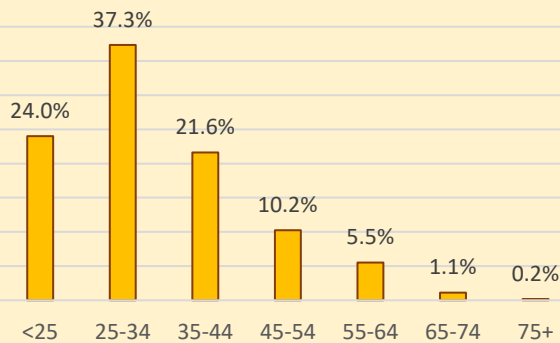

Sheriff's Daily Report

8/17/2023

Under the Custody of the Sheriff	
Total Male and Female	7,343
Jail Population	5,505
Community Corrections	1,838

Jail Population - Behind the Walls

Sheriff's Daily Report

8/17/2023

CCSO Population Demographics

In Confinement

Gender ID Distribution

Race Distribution

Age Distribution

Community Corrections

Gender ID Distribution

Race Distribution

Age Distribution