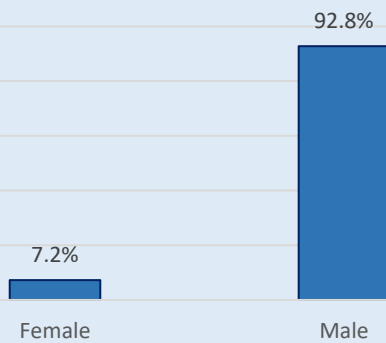

Sheriff's Daily Report

8/17/2023

Under the Custody of the Sheriff	
Total Male and Female	7,343
Jail Population	5,505
Community Corrections	1,838

Jail Population - Behind the Walls

Sheriff's Daily Report

8/17/2023

CCSO Population Demographics

In Confinement

Gender ID Distribution

Race Distribution

Age Distribution

Community Corrections

Gender ID Distribution

Race Distribution

Age Distribution