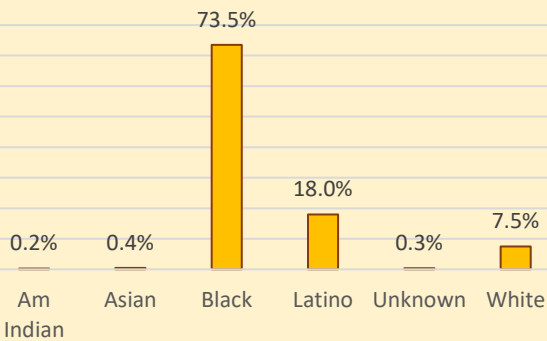

Sheriff's Daily Report

8/17/2023

Under the Custody of the Sheriff	
Total Male and Female	7,343
Jail Population	5,505
Community Corrections	1,838

Jail Population - Behind the Walls

Sheriff's Daily Report

8/17/2023

CCSO Population Demographics

In Confinement

Gender ID Distribution

Race Distribution

Age Distribution

Community Corrections

Gender ID Distribution

Race Distribution

Age Distribution