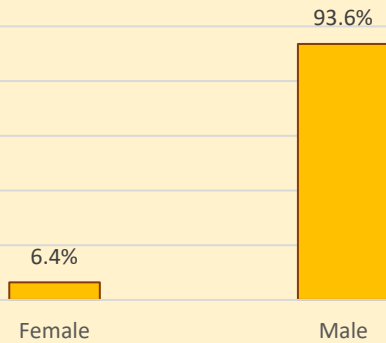

Sheriff's Daily Report

8/17/2023

Under the Custody of the Sheriff	
Total Male and Female	7,343
Jail Population	5,505
Community Corrections	1,838

Jail Population - Behind the Walls

Sheriff's Daily Report

8/17/2023

CCSO Population Demographics

In Confinement

Gender ID Distribution

Race Distribution

Age Distribution

Community Corrections

Gender ID Distribution

Race Distribution

Age Distribution