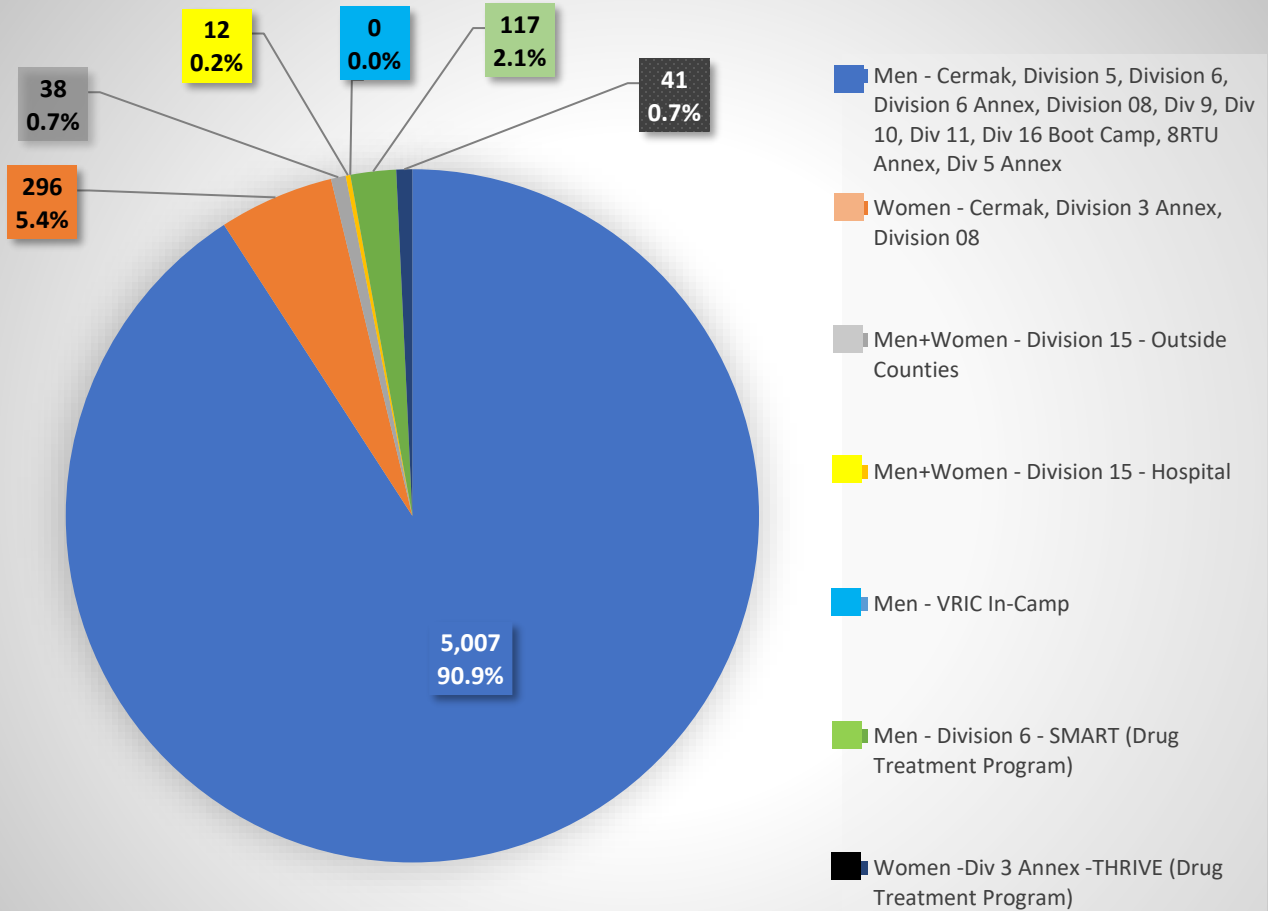

# Sheriff's Daily Report

## 8/18/2023

| Under the Custody of the Sheriff |              |
|----------------------------------|--------------|
| Total Male and Female            | <b>7,339</b> |
| Jail Population                  | 5,511        |
| Community Corrections            | 1,828        |

### Jail Population - Behind the Walls

### In Confinement

Gender ID Distribution

Race Distribution

Age Distribution