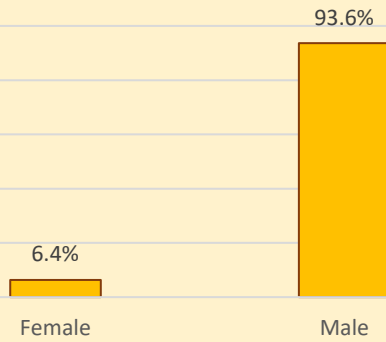

CCSO Population Demographics

In Confinement

Gender ID Distribution