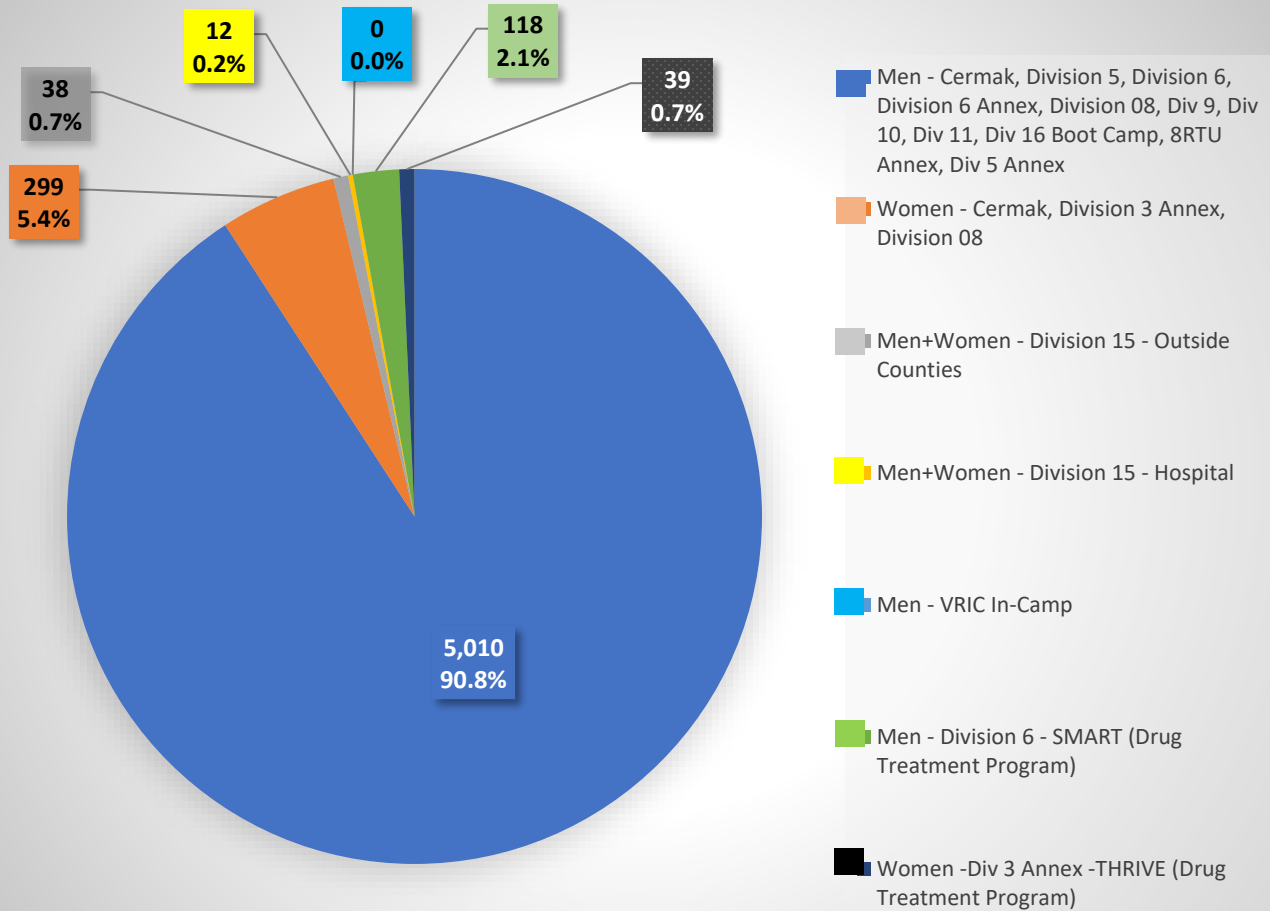

Sheriff's Daily Report

8/19/2023

Under the Custody of the Sheriff	
Total Male and Female	7,345
Jail Population	5,516
Community Corrections	1,829

Jail Population - Behind the Walls

Sheriff's Daily Report

8/19/2023

CCSO Population Demographics