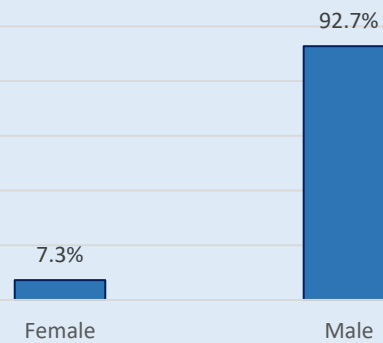

Sheriff's Daily Report

8/20/2023

Under the Custody of the Sheriff	
Total Male and Female	7,397
Jail Population	5,563
Community Corrections	1,834

Jail Population - Behind the Walls

Sheriff's Daily Report

8/20/2023

CCSO Population Demographics

In Confinement

Gender ID Distribution

Race Distribution

Age Distribution

Community Corrections

Gender ID Distribution

Race Distribution

Age Distribution