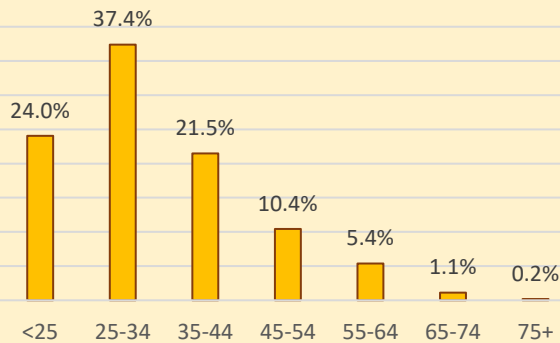

Sheriff's Daily Report

8/20/2023

Under the Custody of the Sheriff	
Total Male and Female	7,397
Jail Population	5,563
Community Corrections	1,834

Jail Population - Behind the Walls

Sheriff's Daily Report

8/20/2023

CCSO Population Demographics

In Confinement

Gender ID Distribution

Race Distribution

Age Distribution

Community Corrections

Gender ID Distribution

Race Distribution

Age Distribution