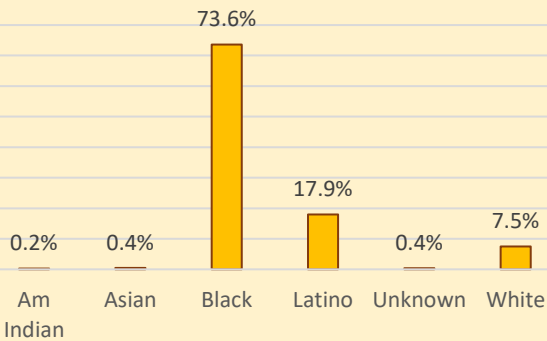

Sheriff's Daily Report

8/20/2023

Under the Custody of the Sheriff	
Total Male and Female	7,397
Jail Population	5,563
Community Corrections	1,834

Jail Population - Behind the Walls

Sheriff's Daily Report

8/20/2023

CCSO Population Demographics

In Confinement

Gender ID Distribution

Race Distribution

Age Distribution

Community Corrections

Gender ID Distribution

Race Distribution

Age Distribution