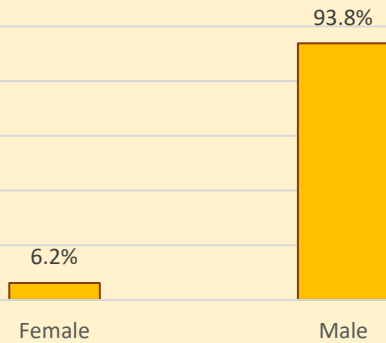

Sheriff's Daily Report

8/20/2023

Under the Custody of the Sheriff	
Total Male and Female	7,397
Jail Population	5,563
Community Corrections	1,834

Jail Population - Behind the Walls

Sheriff's Daily Report

8/20/2023

CCSO Population Demographics

In Confinement

Gender ID Distribution

Race Distribution

Age Distribution

Community Corrections

Gender ID Distribution

Race Distribution

Age Distribution