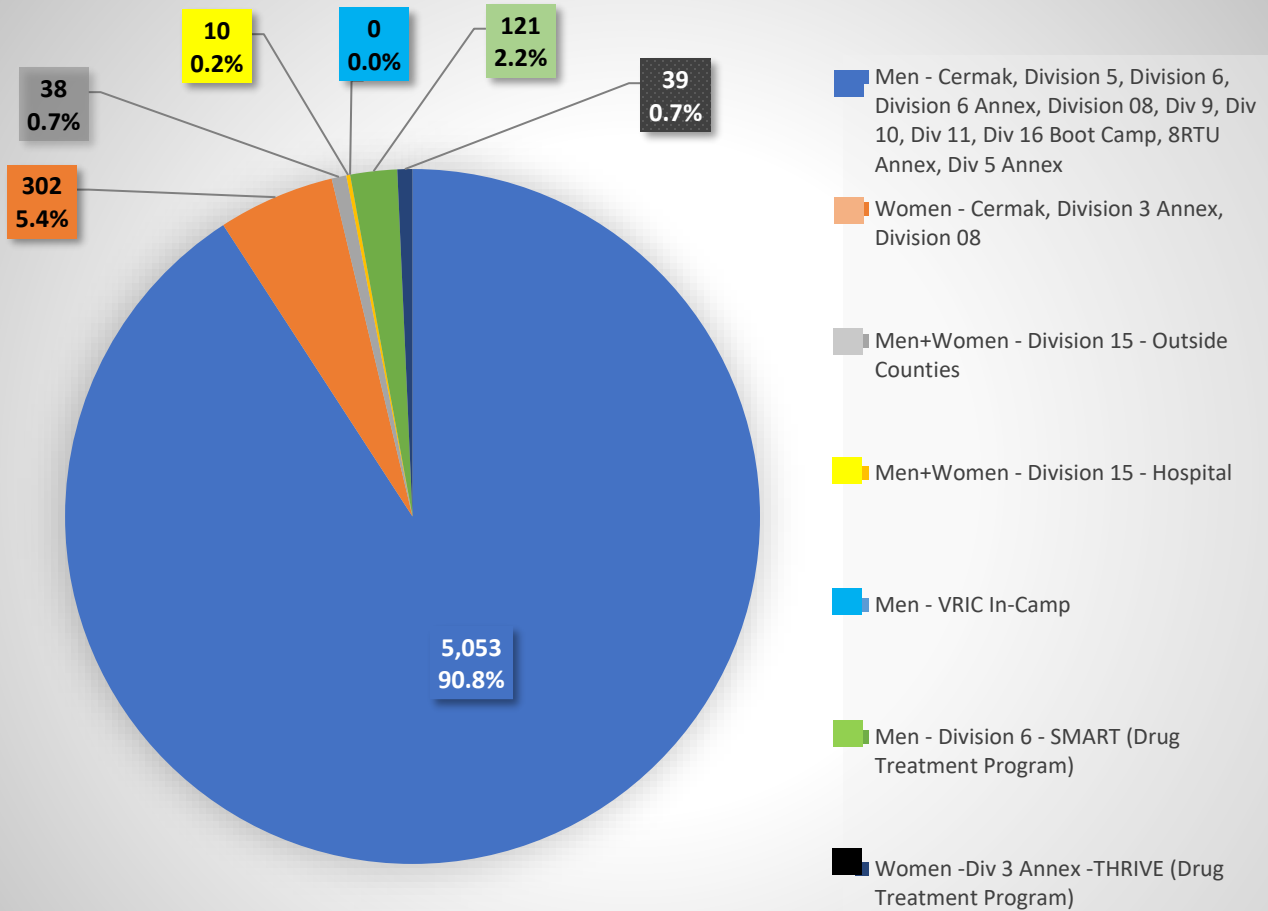

Sheriff's Daily Report

8/20/2023

Under the Custody of the Sheriff	
Total Male and Female	7,397
Jail Population	5,563
Community Corrections	1,834

Jail Population - Behind the Walls

Sheriff's Daily Report

8/20/2023

CCSO Population Demographics

In Confinement

Gender ID Distribution

Race Distribution

Age Distribution

Community Corrections

Gender ID Distribution

Race Distribution

Age Distribution