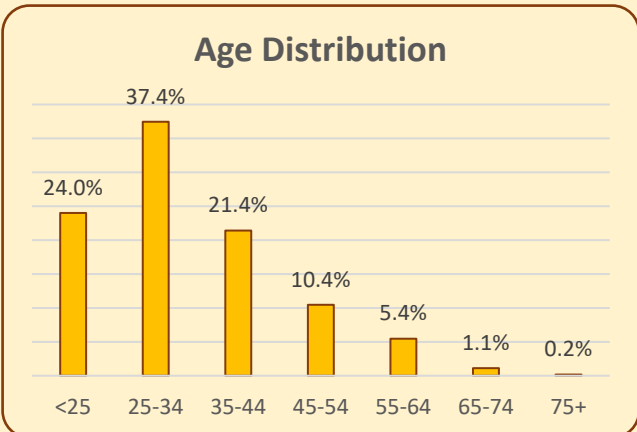

CCSO Population Demographics

In Confinement