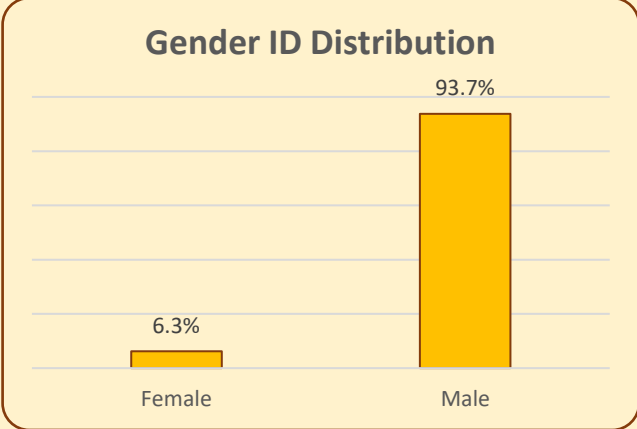

CCSO Population Demographics

In Confinement