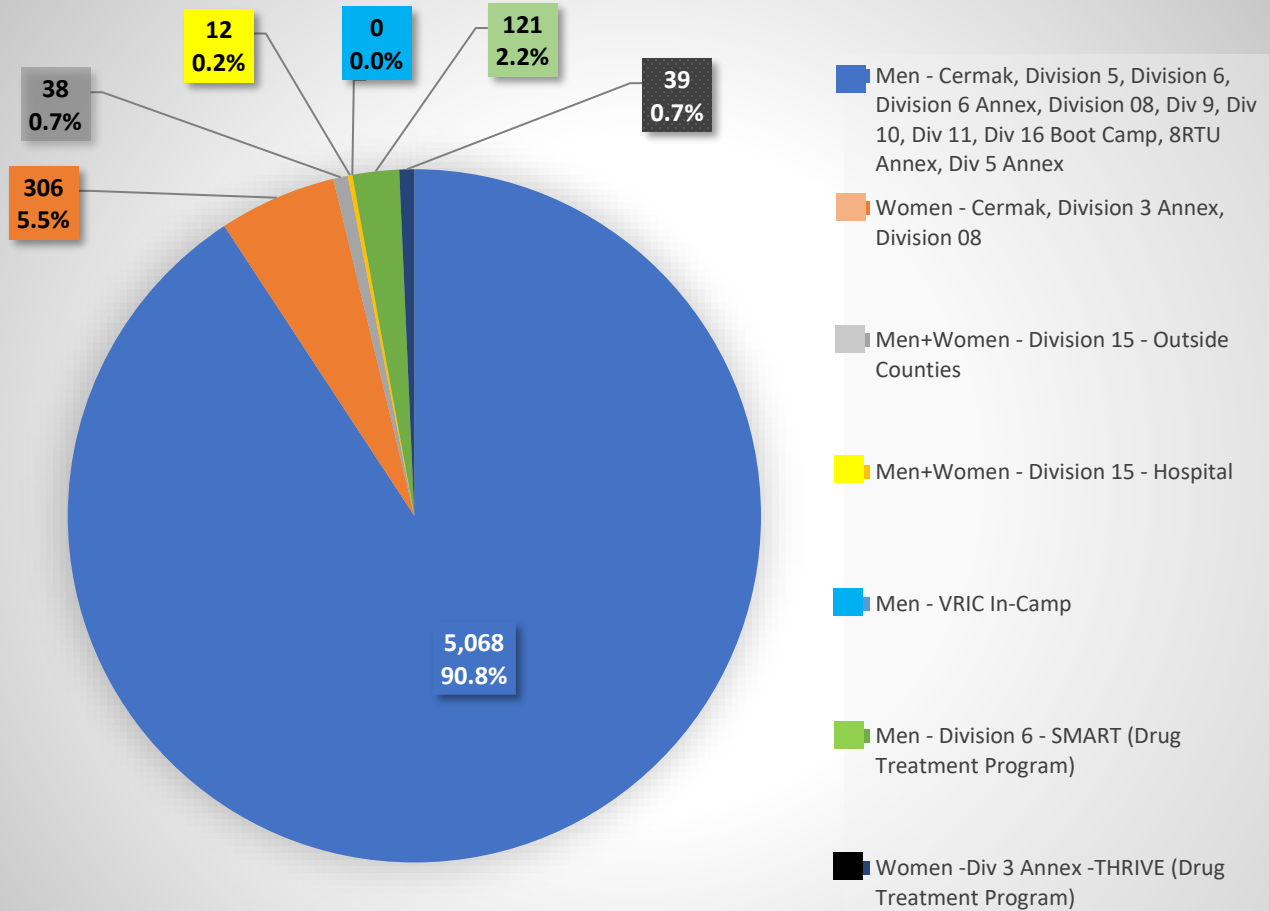

# Sheriff's Daily Report

## 8/21/2023

Under the Custody of the Sheriff	
<b>Total Male and Female</b>	<b>7,427</b>
Jail Population	5,584
Community Corrections	1,843

### Jail Population - Behind the Walls