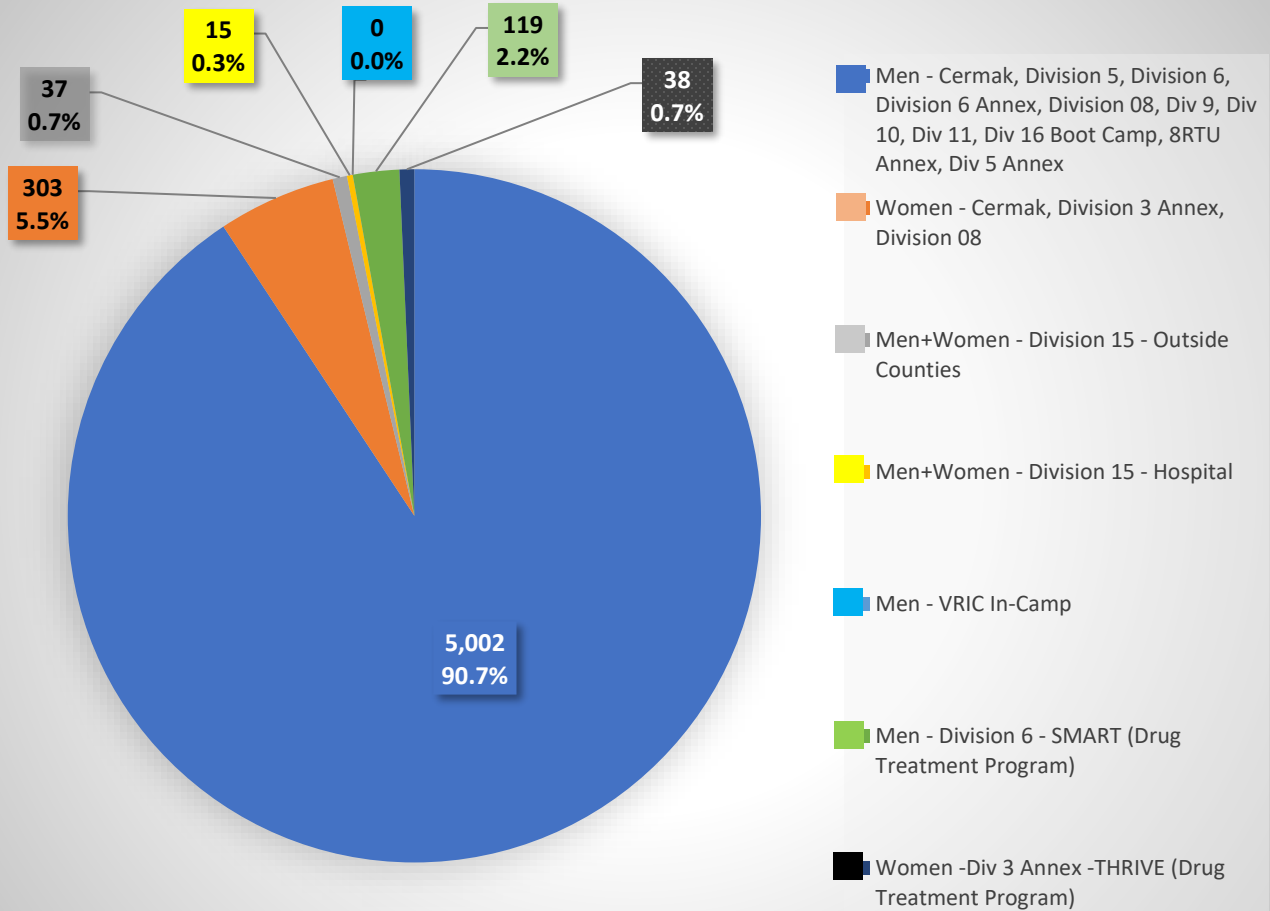

# Sheriff's Daily Report

## 8/23/2023

Under the Custody of the Sheriff	
<b>Total Male and Female</b>	<b>7,349</b>
Jail Population	5,514
Community Corrections	1,835

### Jail Population - Behind the Walls