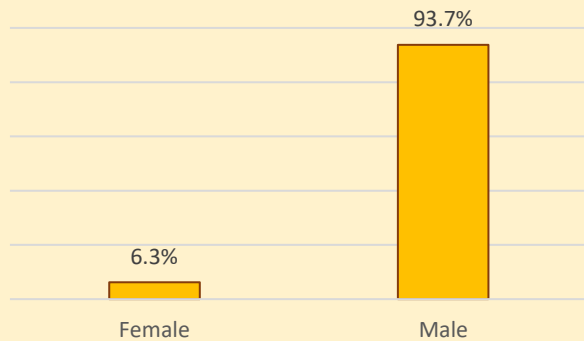

Sheriff's Daily Report

8/23/2023

CCSO Population Demographics

In Confinement

Gender ID Distribution