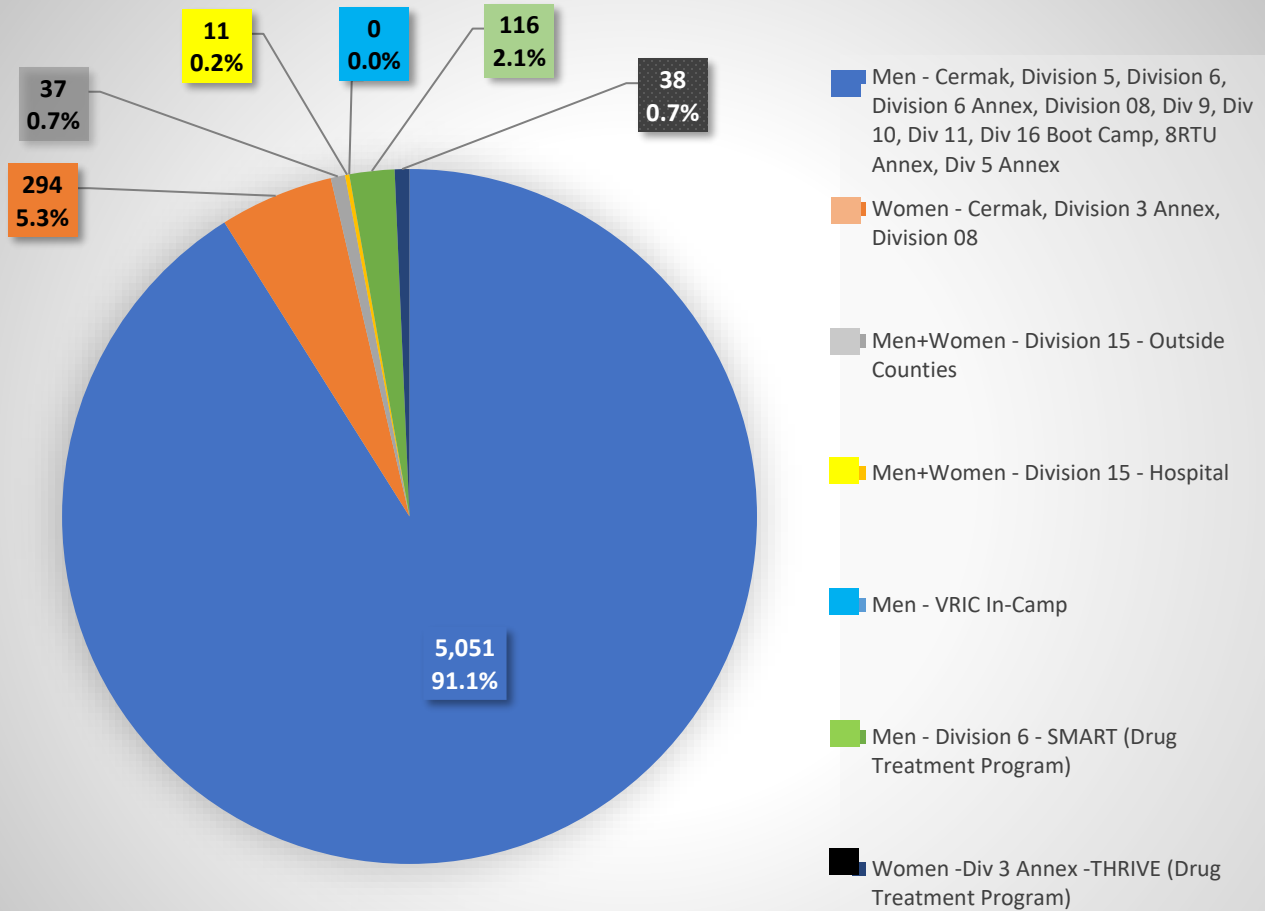

# Sheriff's Daily Report

## 8/27/2023

Under the Custody of the Sheriff	
Total Male and Female	7,371
Jail Population	5,547
Community Corrections	1,824

### Jail Population - Behind the Walls