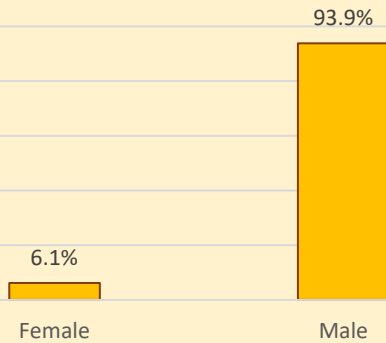

CCSO Population Demographics

In Confinement

Gender ID Distribution