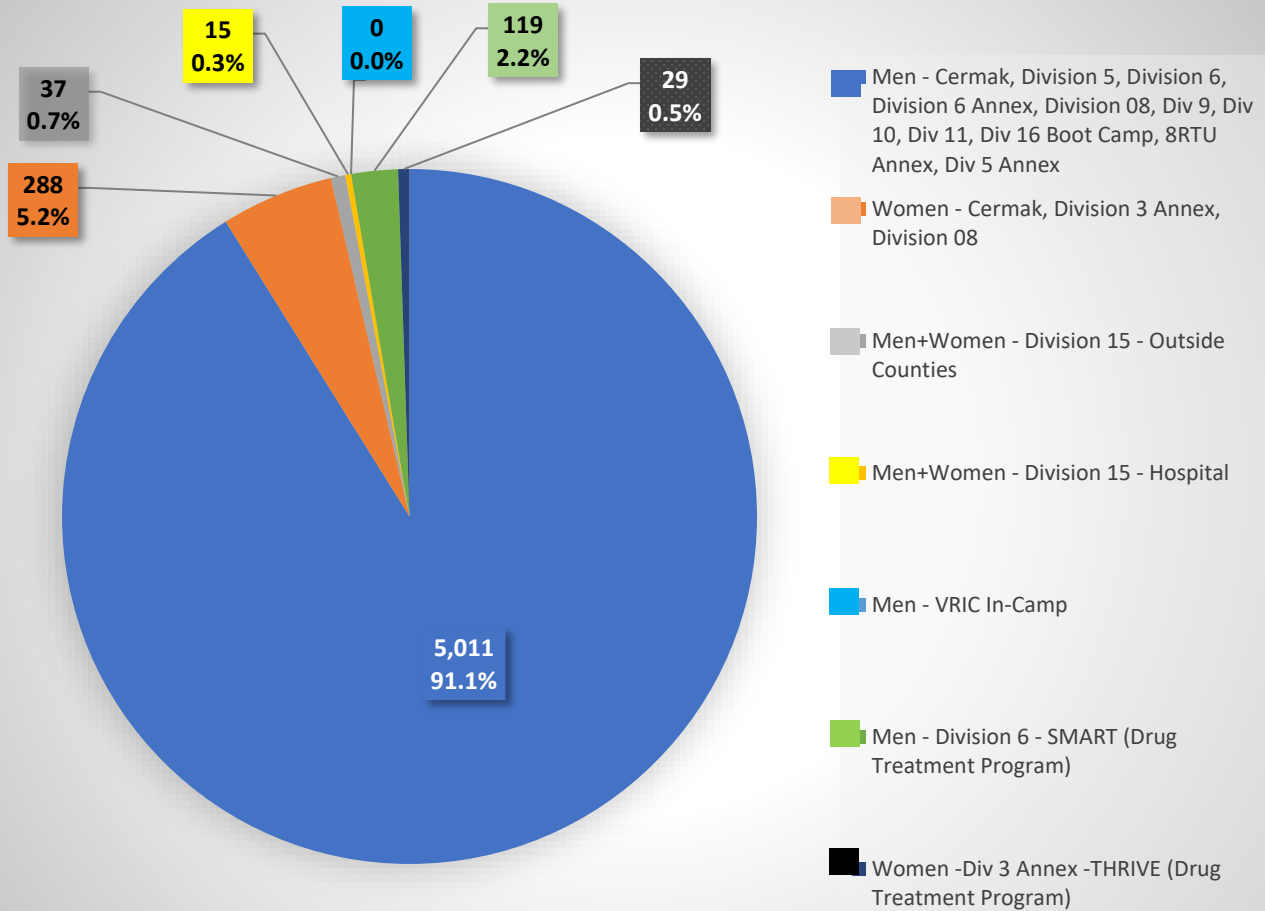

Sheriff's Daily Report

9/3/2023

Under the Custody of the Sheriff	
Total Male and Female	7,346
Jail Population	5,499
Community Corrections	1,847

Jail Population - Behind the Walls

Sheriff's Daily Report

9/3/2023

CCSO Population Demographics

In Confinement

Gender ID Distribution

Race Distribution

Age Distribution

Community Corrections

Gender ID Distribution

Race Distribution

Age Distribution