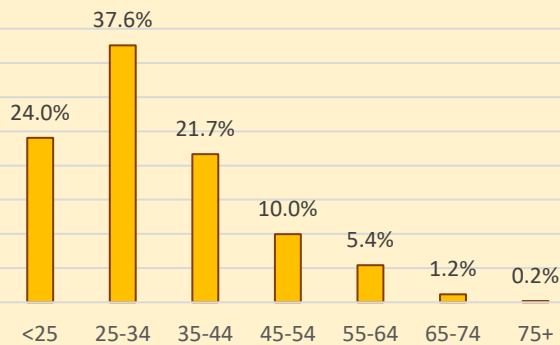

Sheriff's Daily Report

9/3/2023

Under the Custody of the Sheriff	
Total Male and Female	7,346
Jail Population	5,499
Community Corrections	1,847

Jail Population - Behind the Walls

Sheriff's Daily Report

9/3/2023

CCSO Population Demographics

In Confinement

Gender ID Distribution

Race Distribution

Age Distribution

Community Corrections

Gender ID Distribution

Race Distribution

Age Distribution