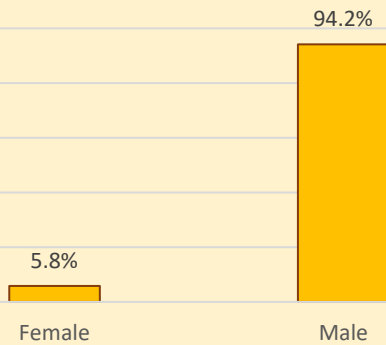

Sheriff's Daily Report

9/3/2023

Under the Custody of the Sheriff	
Total Male and Female	7,346
Jail Population	5,499
Community Corrections	1,847

Jail Population - Behind the Walls

Sheriff's Daily Report

9/3/2023

CCSO Population Demographics

In Confinement

Gender ID Distribution

Race Distribution

Age Distribution

Community Corrections

Gender ID Distribution

Race Distribution

Age Distribution