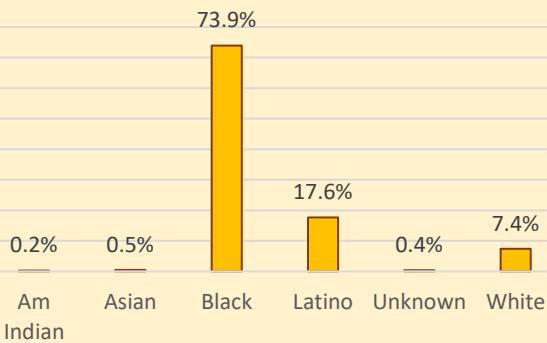

Sheriff's Daily Report

9/3/2023

Under the Custody of the Sheriff	
Total Male and Female	7,346
Jail Population	5,499
Community Corrections	1,847

Jail Population - Behind the Walls

Sheriff's Daily Report

9/3/2023

CCSO Population Demographics

In Confinement

Gender ID Distribution

Race Distribution

Age Distribution

Community Corrections

Gender ID Distribution

Race Distribution

Age Distribution