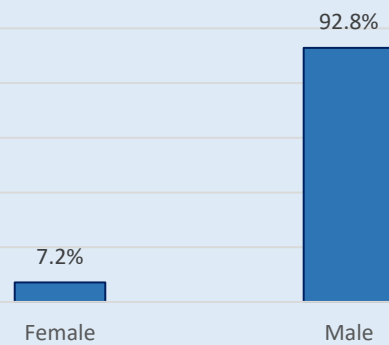

Sheriff's Daily Report

9/3/2023

Under the Custody of the Sheriff	
Total Male and Female	7,346
Jail Population	5,499
Community Corrections	1,847

Jail Population - Behind the Walls

Sheriff's Daily Report

9/3/2023

CCSO Population Demographics

In Confinement

Gender ID Distribution

Race Distribution

Age Distribution

Community Corrections

Gender ID Distribution

Race Distribution

Age Distribution