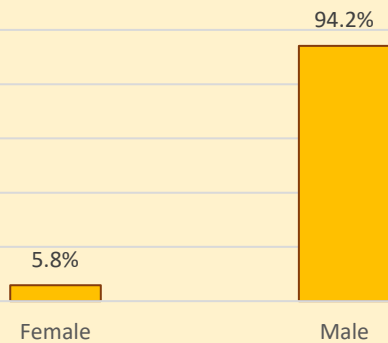

Sheriff's Daily Report

9/8/2023

Under the Custody of the Sheriff	
Total Male and Female	7,289
Jail Population	5,432
Community Corrections	1,857

Jail Population - Behind the Walls

Sheriff's Daily Report

9/8/2023

CCSO Population Demographics

In Confinement

Gender ID Distribution

Race Distribution

Age Distribution

Community Corrections

Gender ID Distribution

Race Distribution

Age Distribution