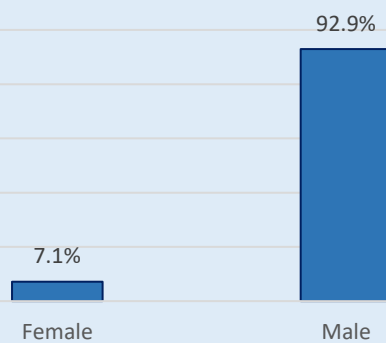

Sheriff's Daily Report

9/8/2023

Under the Custody of the Sheriff	
Total Male and Female	7,289
Jail Population	5,432
Community Corrections	1,857

Jail Population - Behind the Walls

Sheriff's Daily Report

9/8/2023

CCSO Population Demographics

In Confinement

Gender ID Distribution

Race Distribution

Age Distribution

Community Corrections

Gender ID Distribution

Race Distribution

Age Distribution