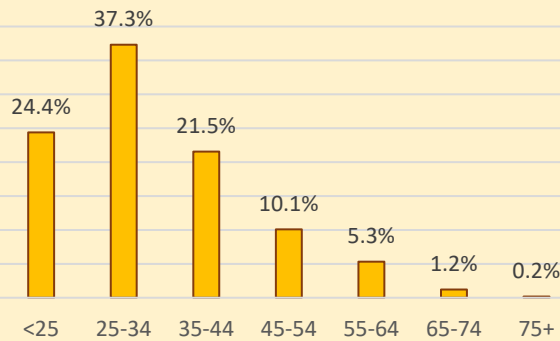

Sheriff's Daily Report

9/8/2023

Under the Custody of the Sheriff	
Total Male and Female	7,289
Jail Population	5,432
Community Corrections	1,857

Jail Population - Behind the Walls

Sheriff's Daily Report

9/8/2023

CCSO Population Demographics

In Confinement

Gender ID Distribution

Race Distribution

Age Distribution

Community Corrections

Gender ID Distribution

Race Distribution

Age Distribution