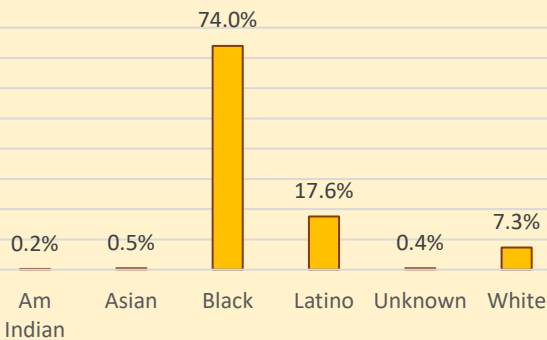

Sheriff's Daily Report

9/8/2023

Under the Custody of the Sheriff	
Total Male and Female	7,289
Jail Population	5,432
Community Corrections	1,857

Jail Population - Behind the Walls

Sheriff's Daily Report

9/8/2023

CCSO Population Demographics

In Confinement

Gender ID Distribution

Race Distribution

Age Distribution

Community Corrections

Gender ID Distribution

Race Distribution

Age Distribution