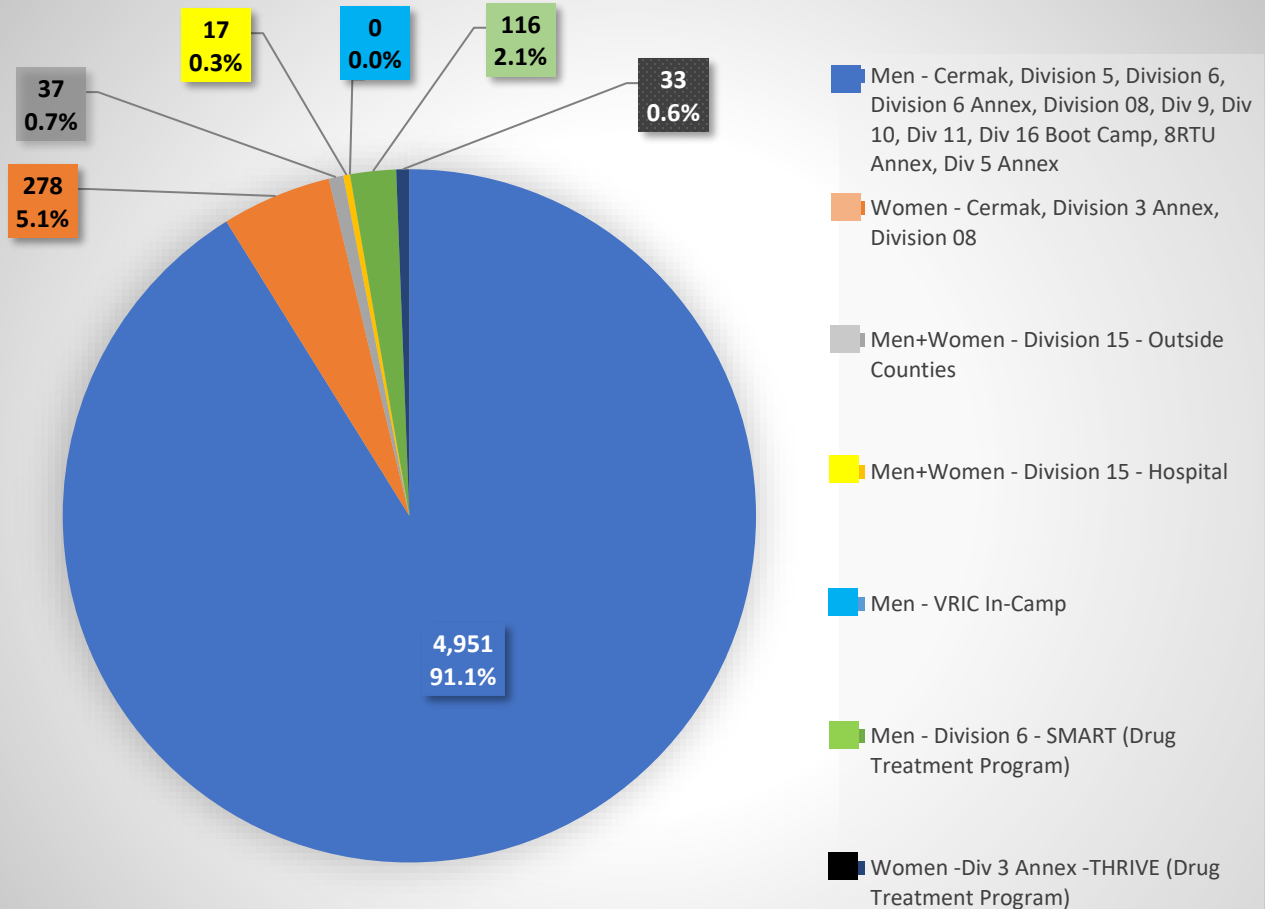

Sheriff's Daily Report

9/8/2023

Under the Custody of the Sheriff	
Total Male and Female	7,289
Jail Population	5,432
Community Corrections	1,857

Jail Population - Behind the Walls

Sheriff's Daily Report

9/8/2023

CCSO Population Demographics

In Confinement

Gender ID Distribution

Race Distribution

Age Distribution

Community Corrections

Gender ID Distribution

Race Distribution

Age Distribution