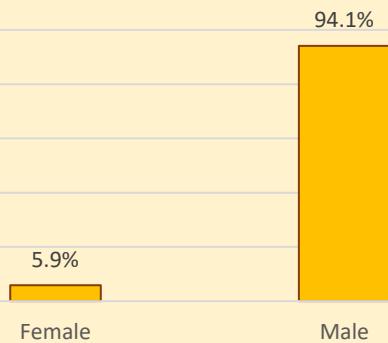

Sheriff's Daily Report

9/11/2023

Under the Custody of the Sheriff	
Total Male and Female	7,399
Jail Population	5,529
Community Corrections	1,870

Jail Population - Behind the Walls

Sheriff's Daily Report

9/11/2023

CCSO Population Demographics

In Confinement

Gender ID Distribution

Race Distribution

Age Distribution

Community Corrections

Gender ID Distribution

Race Distribution

Age Distribution