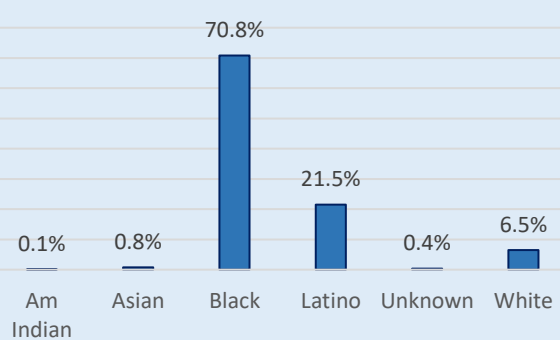

Sheriff's Daily Report

9/11/2023

Under the Custody of the Sheriff	
Total Male and Female	7,399
Jail Population	5,529
Community Corrections	1,870

Jail Population - Behind the Walls

Sheriff's Daily Report

9/11/2023

CCSO Population Demographics

In Confinement

Gender ID Distribution

Race Distribution

Age Distribution

Community Corrections

Gender ID Distribution

Race Distribution

Age Distribution