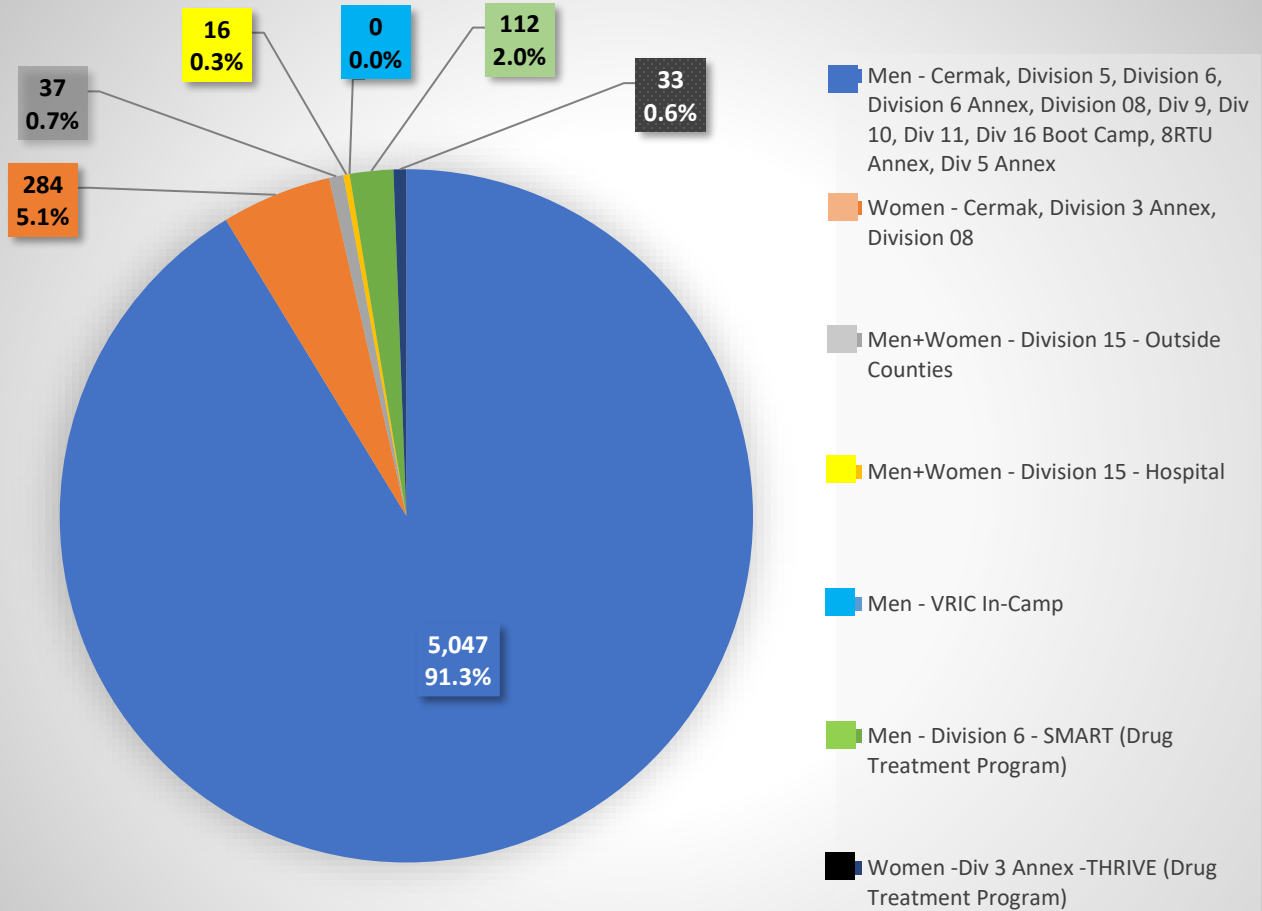

Sheriff's Daily Report

9/11/2023

Under the Custody of the Sheriff	
Total Male and Female	7,399
Jail Population	5,529
Community Corrections	1,870

Jail Population - Behind the Walls

Sheriff's Daily Report

9/11/2023

CCSO Population Demographics

In Confinement

Gender ID Distribution

Race Distribution

Age Distribution

Community Corrections

Gender ID Distribution

Race Distribution

Age Distribution