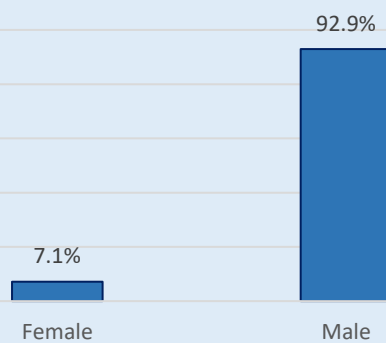

Sheriff's Daily Report

9/11/2023

Under the Custody of the Sheriff	
Total Male and Female	7,399
Jail Population	5,529
Community Corrections	1,870

Jail Population - Behind the Walls

Sheriff's Daily Report

9/11/2023

CCSO Population Demographics

In Confinement

Gender ID Distribution

Race Distribution

Age Distribution

Community Corrections

Gender ID Distribution

Race Distribution

Age Distribution