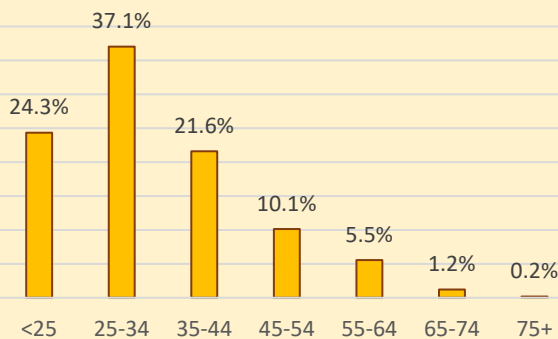

Sheriff's Daily Report

9/11/2023

Under the Custody of the Sheriff	
Total Male and Female	7,399
Jail Population	5,529
Community Corrections	1,870

Jail Population - Behind the Walls

Sheriff's Daily Report

9/11/2023

CCSO Population Demographics

In Confinement

Gender ID Distribution

Race Distribution

Age Distribution

Community Corrections

Gender ID Distribution

Race Distribution

Age Distribution