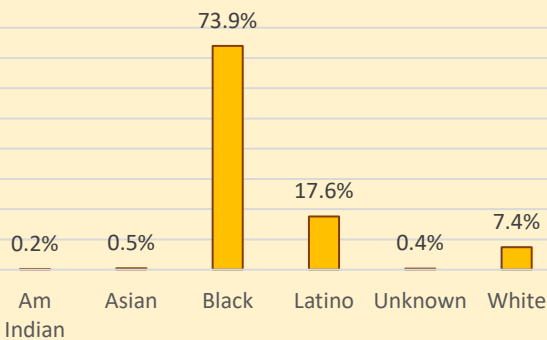

Sheriff's Daily Report

9/11/2023

Under the Custody of the Sheriff	
Total Male and Female	7,399
Jail Population	5,529
Community Corrections	1,870

Jail Population - Behind the Walls

Sheriff's Daily Report

9/11/2023

CCSO Population Demographics

In Confinement

Gender ID Distribution

Race Distribution

Age Distribution

Community Corrections

Gender ID Distribution

Race Distribution

Age Distribution