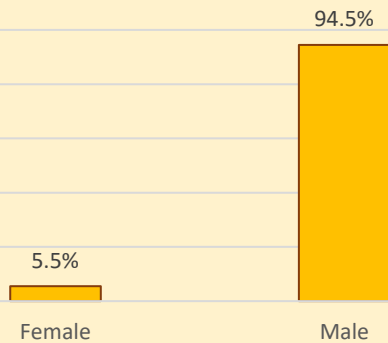

Sheriff's Daily Report

9/28/2023

CCSO Population Demographics

In Confinement

Gender ID Distribution