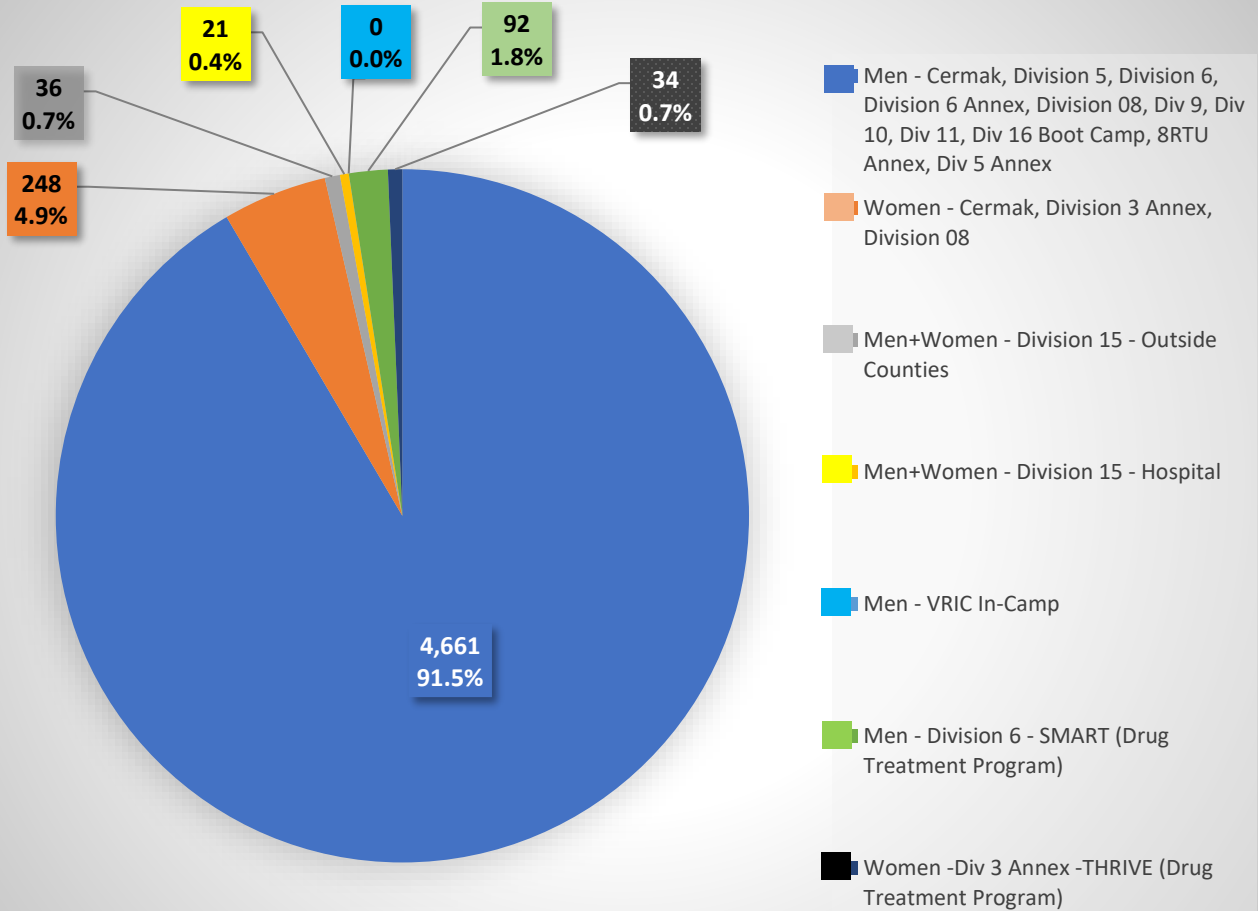

# Sheriff's Daily Report

9/28/2023

Under the Custody of the Sheriff	
Total Male and Female	6,933
Jail Population	5,092
Community Corrections	1,841

## Jail Population - Behind the Walls

### In Confinement

Gender ID Distribution

Race Distribution

Age Distribution