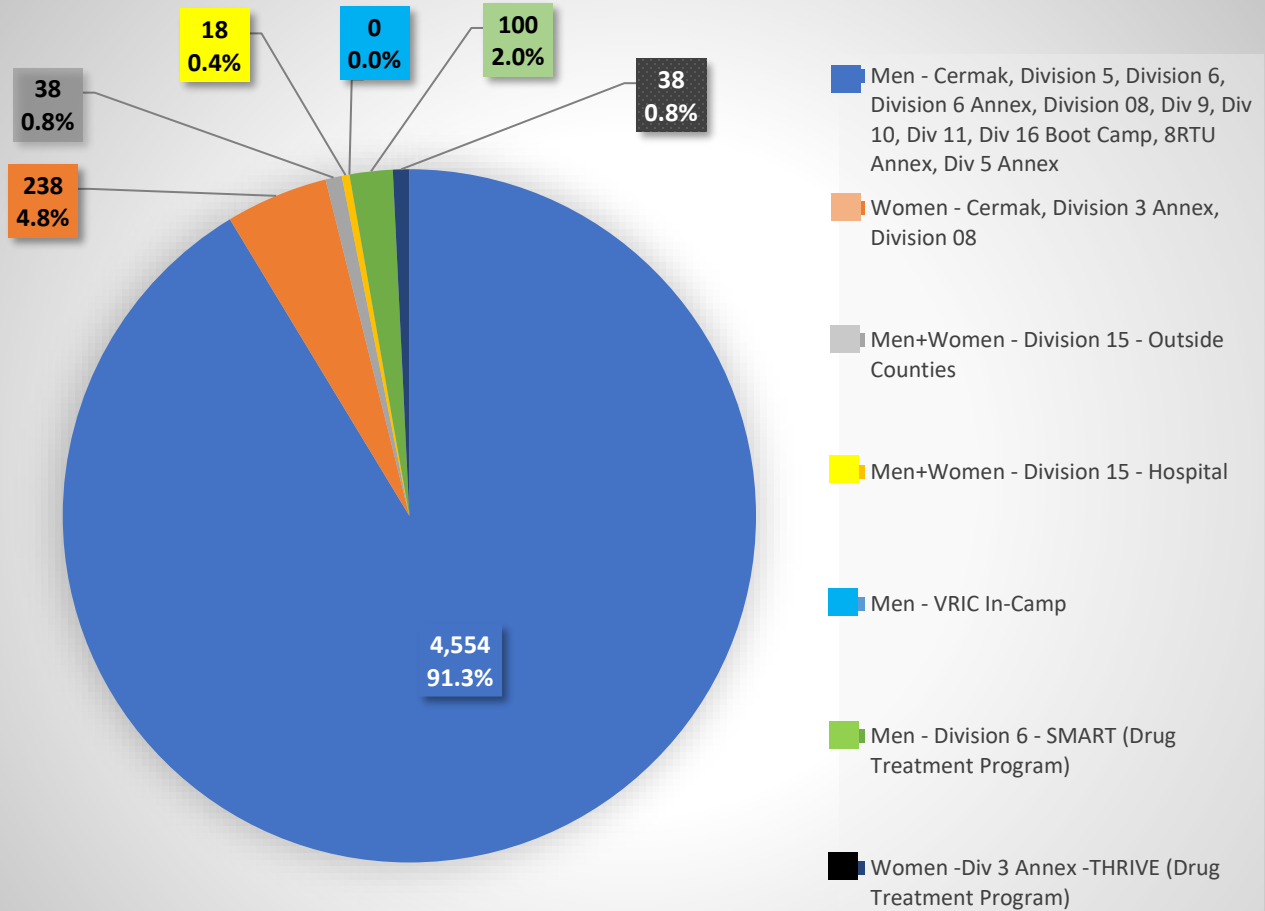

Sheriff's Daily Report

10/5/2023

Under the Custody of the Sheriff	
Total Male and Female	6,806
Jail Population	4,986
Community Corrections	1,820

Jail Population - Behind the Walls

Sheriff's Daily Report

10/5/2023

CCSO Population Demographics