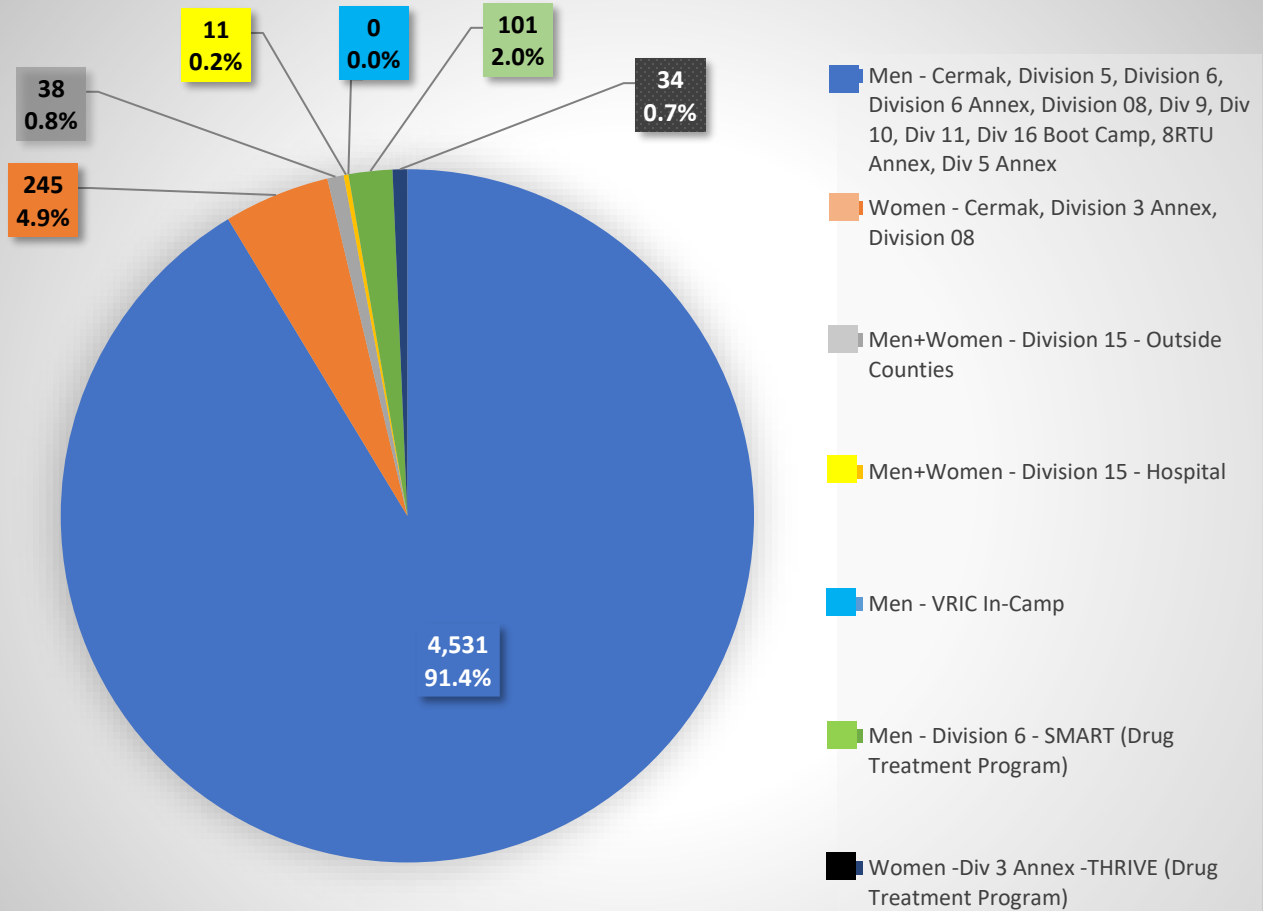

Sheriff's Daily Report

10/11/2023

Under the Custody of the Sheriff	
Total Male and Female	6,797
Jail Population	4,960
Community Corrections	1,837

Jail Population - Behind the Walls

Sheriff's Daily Report

10/11/2023

CCSO Population Demographics

In Confinement

Gender ID Distribution

Race Distribution

Age Distribution

Community Corrections

Gender ID Distribution

Race Distribution

Age Distribution