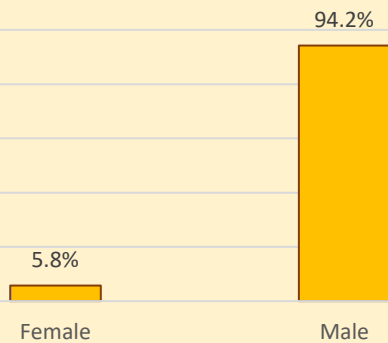

Sheriff's Daily Report

10/11/2023

Under the Custody of the Sheriff	
Total Male and Female	6,797
Jail Population	4,960
Community Corrections	1,837

Jail Population - Behind the Walls

Sheriff's Daily Report

10/11/2023

CCSO Population Demographics

In Confinement

Gender ID Distribution

Race Distribution

Age Distribution

Community Corrections

Gender ID Distribution

Race Distribution

Age Distribution