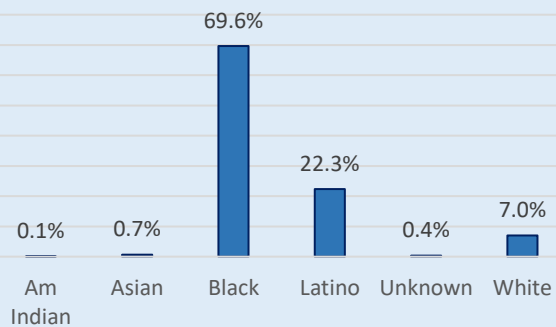

Sheriff's Daily Report

10/11/2023

Under the Custody of the Sheriff	
Total Male and Female	6,797
Jail Population	4,960
Community Corrections	1,837

Jail Population - Behind the Walls

Sheriff's Daily Report

10/11/2023

CCSO Population Demographics

In Confinement

Gender ID Distribution

Race Distribution

Age Distribution

Community Corrections

Gender ID Distribution

Race Distribution

Age Distribution