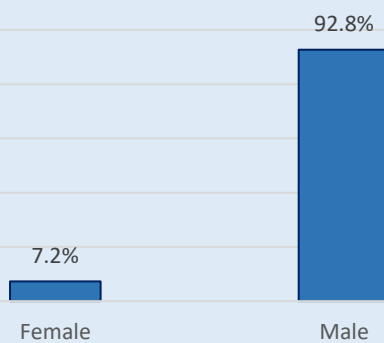

Sheriff's Daily Report

10/11/2023

Under the Custody of the Sheriff	
Total Male and Female	6,797
Jail Population	4,960
Community Corrections	1,837

Jail Population - Behind the Walls

Sheriff's Daily Report

10/11/2023

CCSO Population Demographics

In Confinement

Gender ID Distribution

Race Distribution

Age Distribution

Community Corrections

Gender ID Distribution

Race Distribution

Age Distribution