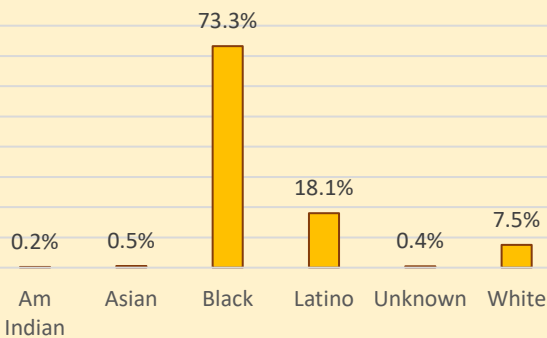

Sheriff's Daily Report

10/11/2023

Under the Custody of the Sheriff	
Total Male and Female	6,797
Jail Population	4,960
Community Corrections	1,837

Jail Population - Behind the Walls

Sheriff's Daily Report

10/11/2023

CCSO Population Demographics

In Confinement

Gender ID Distribution

Race Distribution

Age Distribution

Community Corrections

Gender ID Distribution

Race Distribution

Age Distribution