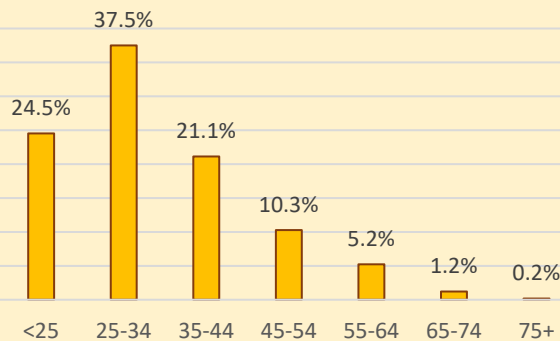

Sheriff's Daily Report

10/11/2023

Under the Custody of the Sheriff	
Total Male and Female	6,797
Jail Population	4,960
Community Corrections	1,837

Jail Population - Behind the Walls

Sheriff's Daily Report

10/11/2023

CCSO Population Demographics

In Confinement

Gender ID Distribution

Race Distribution

Age Distribution

Community Corrections

Gender ID Distribution

Race Distribution

Age Distribution