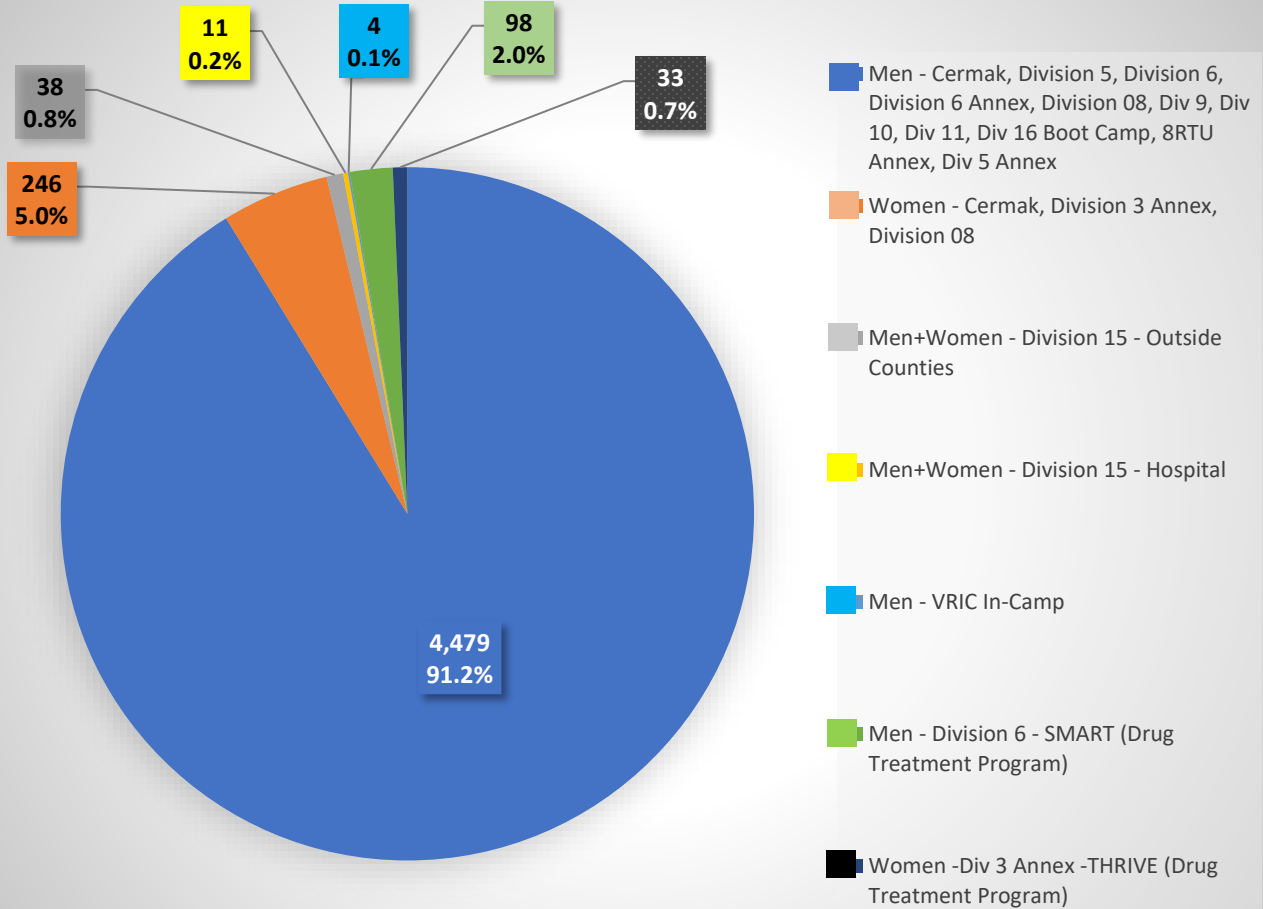

Sheriff's Daily Report

10/12/2023

Under the Custody of the Sheriff	
Total Male and Female	6,747
Jail Population	4,909
Community Corrections	1,838

Jail Population - Behind the Walls

Sheriff's Daily Report

10/12/2023

CCSO Population Demographics