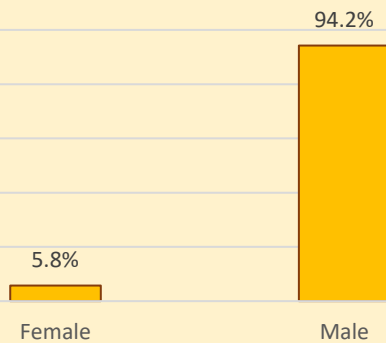

Sheriff's Daily Report

10/16/2023

Under the Custody of the Sheriff	
Total Male and Female	6,822
Jail Population	4,974
Community Corrections	1,848

Jail Population - Behind the Walls

Sheriff's Daily Report

10/16/2023

CCSO Population Demographics

In Confinement

Gender ID Distribution

Race Distribution

Age Distribution

Community Corrections

Gender ID Distribution

Race Distribution

Age Distribution