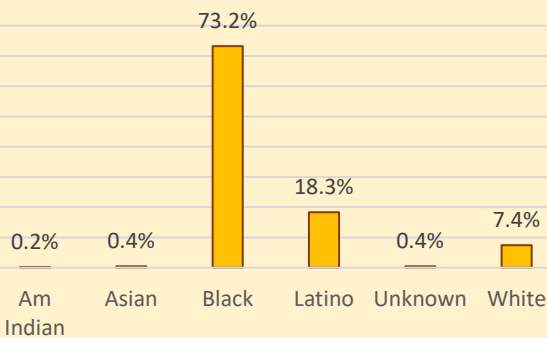

Sheriff's Daily Report

10/16/2023

Under the Custody of the Sheriff	
Total Male and Female	6,822
Jail Population	4,974
Community Corrections	1,848

Jail Population - Behind the Walls

Sheriff's Daily Report

10/16/2023

CCSO Population Demographics

In Confinement

Gender ID Distribution

Race Distribution

Age Distribution

Community Corrections

Gender ID Distribution

Race Distribution

Age Distribution