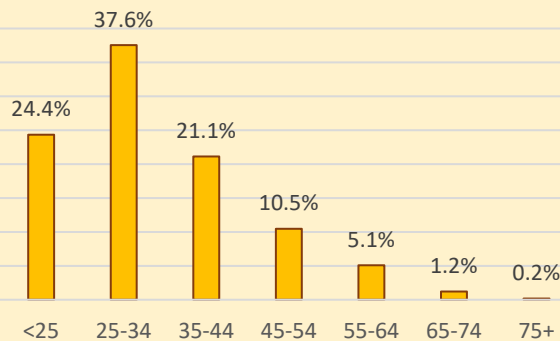

Sheriff's Daily Report

10/16/2023

Under the Custody of the Sheriff	
Total Male and Female	6,822
Jail Population	4,974
Community Corrections	1,848

Jail Population - Behind the Walls

Sheriff's Daily Report

10/16/2023

CCSO Population Demographics

In Confinement

Gender ID Distribution

Race Distribution

Age Distribution

Community Corrections

Gender ID Distribution

Race Distribution

Age Distribution