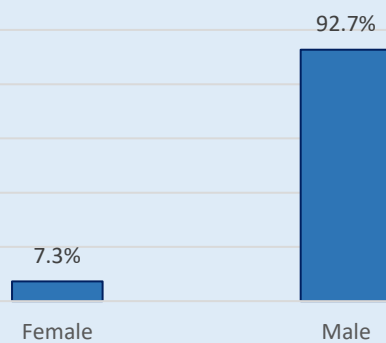

Sheriff's Daily Report

10/16/2023

Under the Custody of the Sheriff	
Total Male and Female	6,822
Jail Population	4,974
Community Corrections	1,848

Jail Population - Behind the Walls

Sheriff's Daily Report

10/16/2023

CCSO Population Demographics

In Confinement

Gender ID Distribution

Race Distribution

Age Distribution

Community Corrections

Gender ID Distribution

Race Distribution

Age Distribution