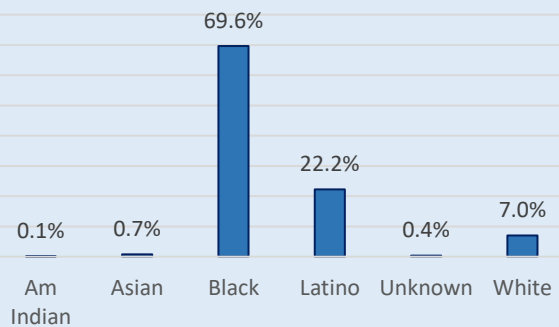

Sheriff's Daily Report

10/16/2023

Under the Custody of the Sheriff	
Total Male and Female	6,822
Jail Population	4,974
Community Corrections	1,848

Jail Population - Behind the Walls

Sheriff's Daily Report

10/16/2023

CCSO Population Demographics

In Confinement

Gender ID Distribution

Race Distribution

Age Distribution

Community Corrections

Gender ID Distribution

Race Distribution

Age Distribution