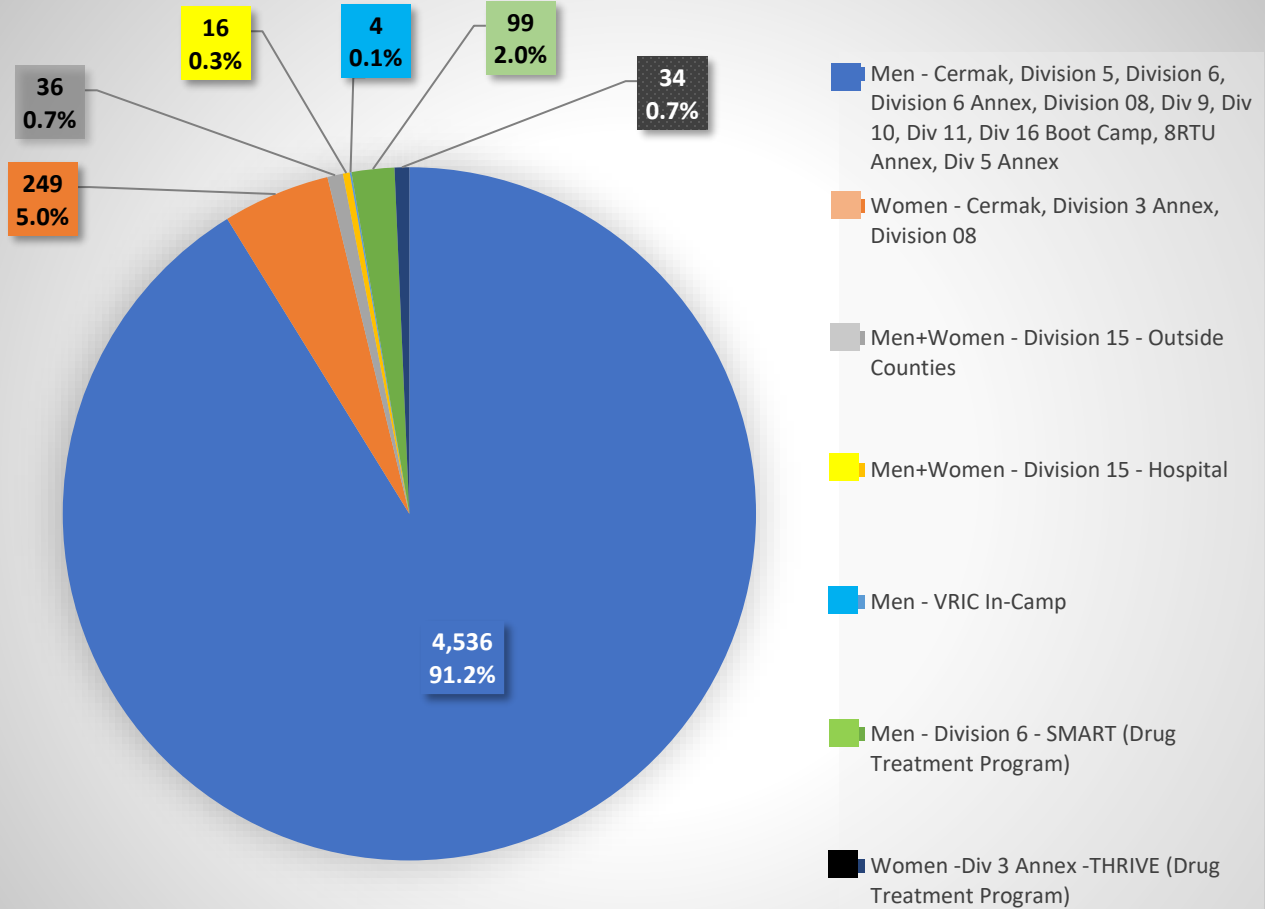

Sheriff's Daily Report

10/16/2023

Under the Custody of the Sheriff	
Total Male and Female	6,822
Jail Population	4,974
Community Corrections	1,848

Jail Population - Behind the Walls

Sheriff's Daily Report

10/16/2023

CCSO Population Demographics

In Confinement

Gender ID Distribution

Race Distribution

Age Distribution

Community Corrections

Gender ID Distribution

Race Distribution

Age Distribution