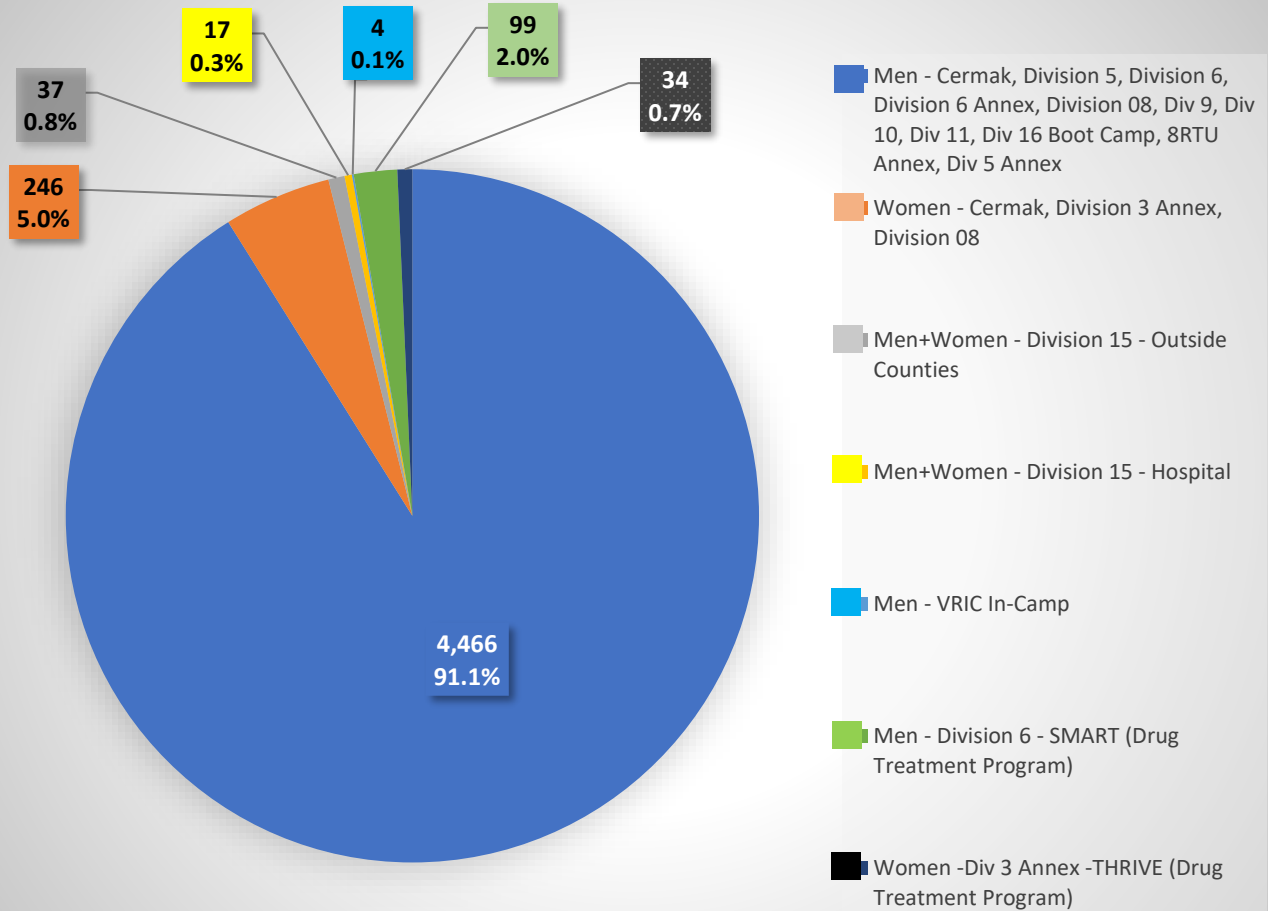

Sheriff's Daily Report

10/17/2023

| Under the Custody of the Sheriff | |
|----------------------------------|--------------|
| Total Male and Female | 6,744 |
| Jail Population | 4,903 |
| Community Corrections | 1,841 |

Jail Population - Behind the Walls

Sheriff's Daily Report

10/17/2023

CCSO Population Demographics