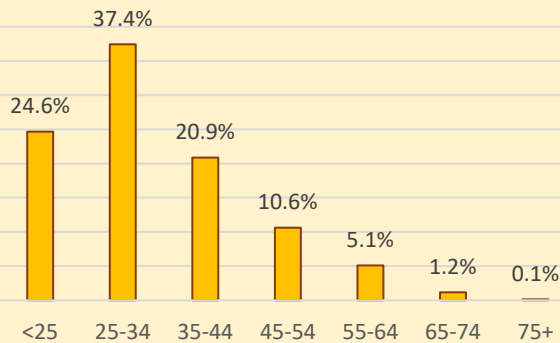

Sheriff's Daily Report

10/19/2023

Under the Custody of the Sheriff	
Total Male and Female	6,700
Jail Population	4,870
Community Corrections	1,830

Jail Population - Behind the Walls

Sheriff's Daily Report

10/19/2023

CCSO Population Demographics

In Confinement

Gender ID Distribution

Race Distribution

Age Distribution

Community Corrections

Gender ID Distribution

Race Distribution

Age Distribution