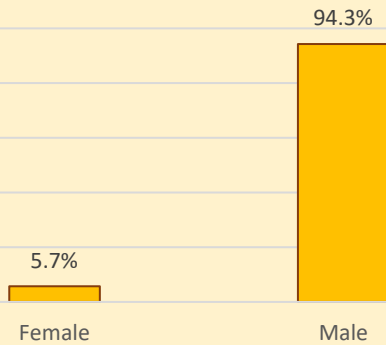

Sheriff's Daily Report

10/19/2023

Under the Custody of the Sheriff	
Total Male and Female	6,700
Jail Population	4,870
Community Corrections	1,830

Jail Population - Behind the Walls

Sheriff's Daily Report

10/19/2023

CCSO Population Demographics

In Confinement

Gender ID Distribution

Race Distribution

Age Distribution

Community Corrections

Gender ID Distribution

Race Distribution

Age Distribution