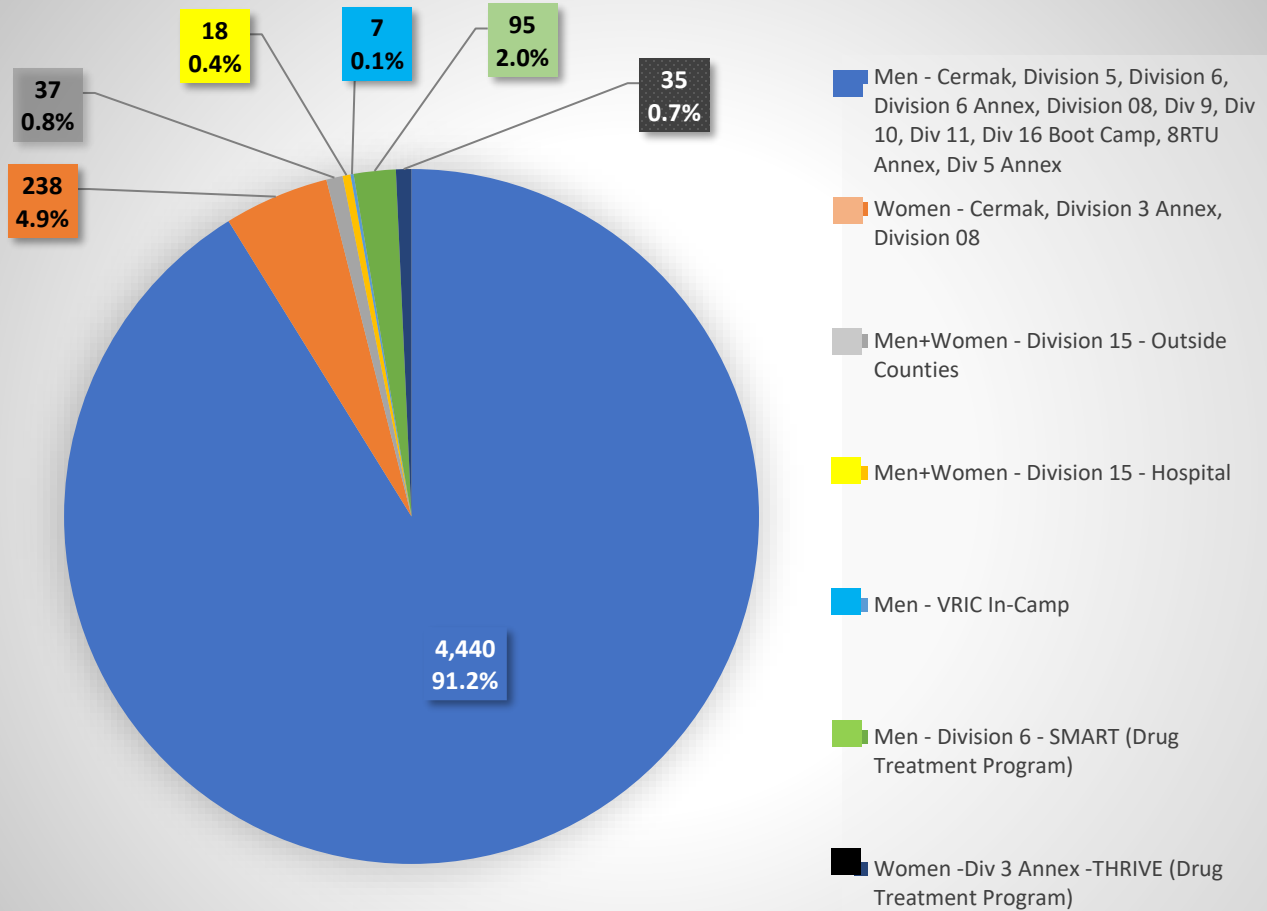

Sheriff's Daily Report

10/19/2023

Under the Custody of the Sheriff	
Total Male and Female	6,700
Jail Population	4,870
Community Corrections	1,830

Jail Population - Behind the Walls

Sheriff's Daily Report

10/19/2023

CCSO Population Demographics

In Confinement

Gender ID Distribution

Race Distribution

Age Distribution

Community Corrections

Gender ID Distribution

Race Distribution

Age Distribution