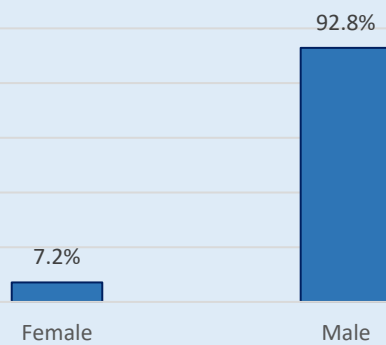

Sheriff's Daily Report

10/19/2023

Under the Custody of the Sheriff	
Total Male and Female	6,700
Jail Population	4,870
Community Corrections	1,830

Jail Population - Behind the Walls

Sheriff's Daily Report

10/19/2023

CCSO Population Demographics

In Confinement

Gender ID Distribution

Race Distribution

Age Distribution

Community Corrections

Gender ID Distribution

Race Distribution

Age Distribution