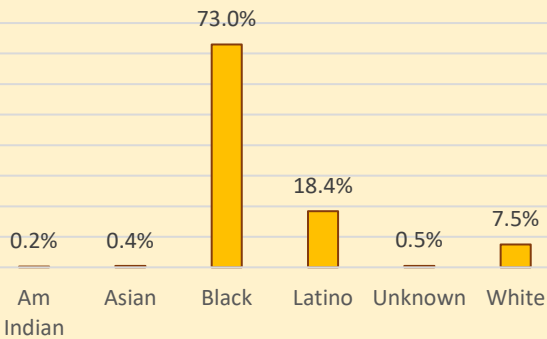

Sheriff's Daily Report

10/19/2023

Under the Custody of the Sheriff	
Total Male and Female	6,700
Jail Population	4,870
Community Corrections	1,830

Jail Population - Behind the Walls

Sheriff's Daily Report

10/19/2023

CCSO Population Demographics

In Confinement

Gender ID Distribution

Race Distribution

Age Distribution

Community Corrections

Gender ID Distribution

Race Distribution

Age Distribution