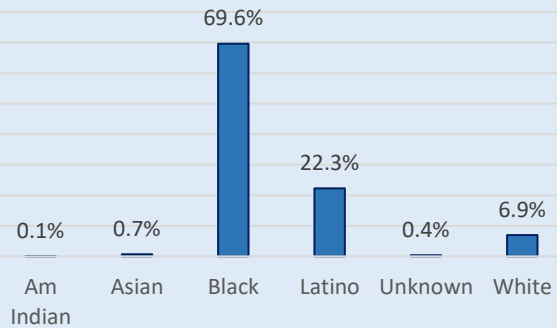

Sheriff's Daily Report

10/19/2023

Under the Custody of the Sheriff	
Total Male and Female	6,700
Jail Population	4,870
Community Corrections	1,830

Jail Population - Behind the Walls

Sheriff's Daily Report

10/19/2023

CCSO Population Demographics

In Confinement

Gender ID Distribution

Race Distribution

Age Distribution

Community Corrections

Gender ID Distribution

Race Distribution

Age Distribution