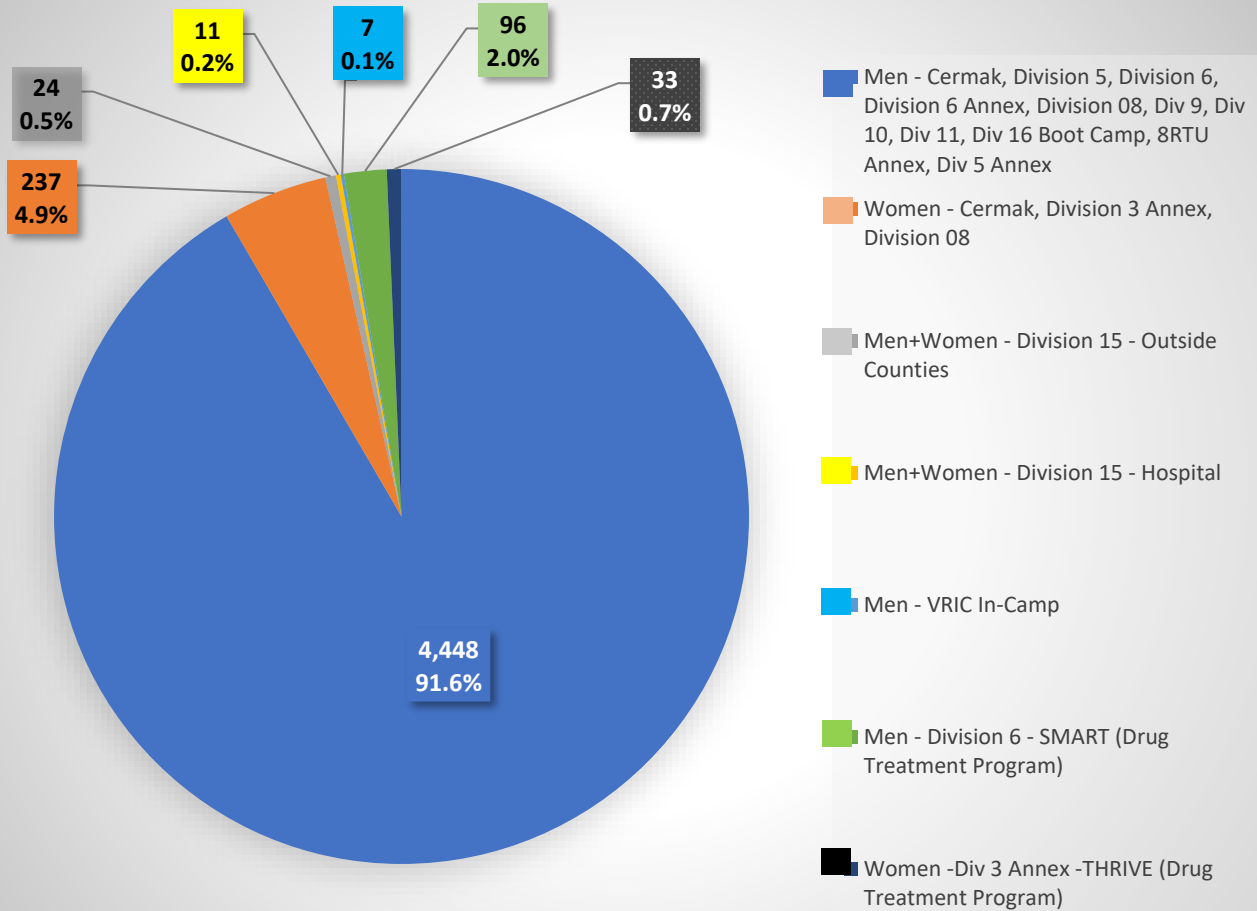

Sheriff's Daily Report

10/21/2023

Under the Custody of the Sheriff	
Total Male and Female	6,688
Jail Population	4,856
Community Corrections	1,832

Jail Population - Behind the Walls

Sheriff's Daily Report

10/21/2023

CCSO Population Demographics