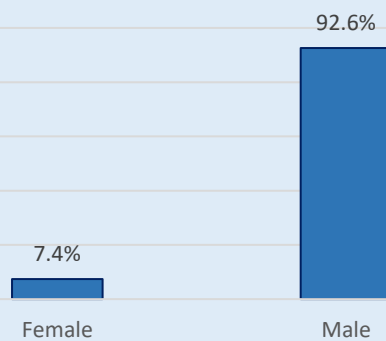

Sheriff's Daily Report

10/26/2023

Under the Custody of the Sheriff	
Total Male and Female	6,654
Jail Population	4,819
Community Corrections	1,835

Jail Population - Behind the Walls

Sheriff's Daily Report

10/26/2023

CCSO Population Demographics

In Confinement

Gender ID Distribution

Race Distribution

Age Distribution

Community Corrections

Gender ID Distribution

Race Distribution

Age Distribution