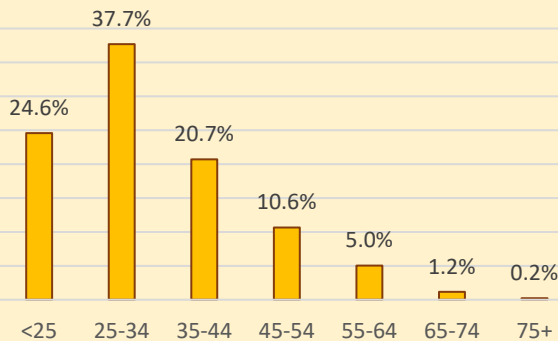

Sheriff's Daily Report

10/26/2023

Under the Custody of the Sheriff	
Total Male and Female	6,654
Jail Population	4,819
Community Corrections	1,835

Jail Population - Behind the Walls

Sheriff's Daily Report

10/26/2023

CCSO Population Demographics

In Confinement

Gender ID Distribution

Race Distribution

Age Distribution

Community Corrections

Gender ID Distribution

Race Distribution

Age Distribution