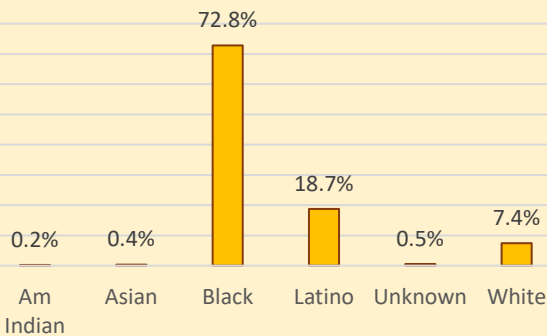

Sheriff's Daily Report

10/26/2023

Under the Custody of the Sheriff	
Total Male and Female	6,654
Jail Population	4,819
Community Corrections	1,835

Jail Population - Behind the Walls

Sheriff's Daily Report

10/26/2023

CCSO Population Demographics

In Confinement

Gender ID Distribution

Race Distribution

Age Distribution

Community Corrections

Gender ID Distribution

Race Distribution

Age Distribution