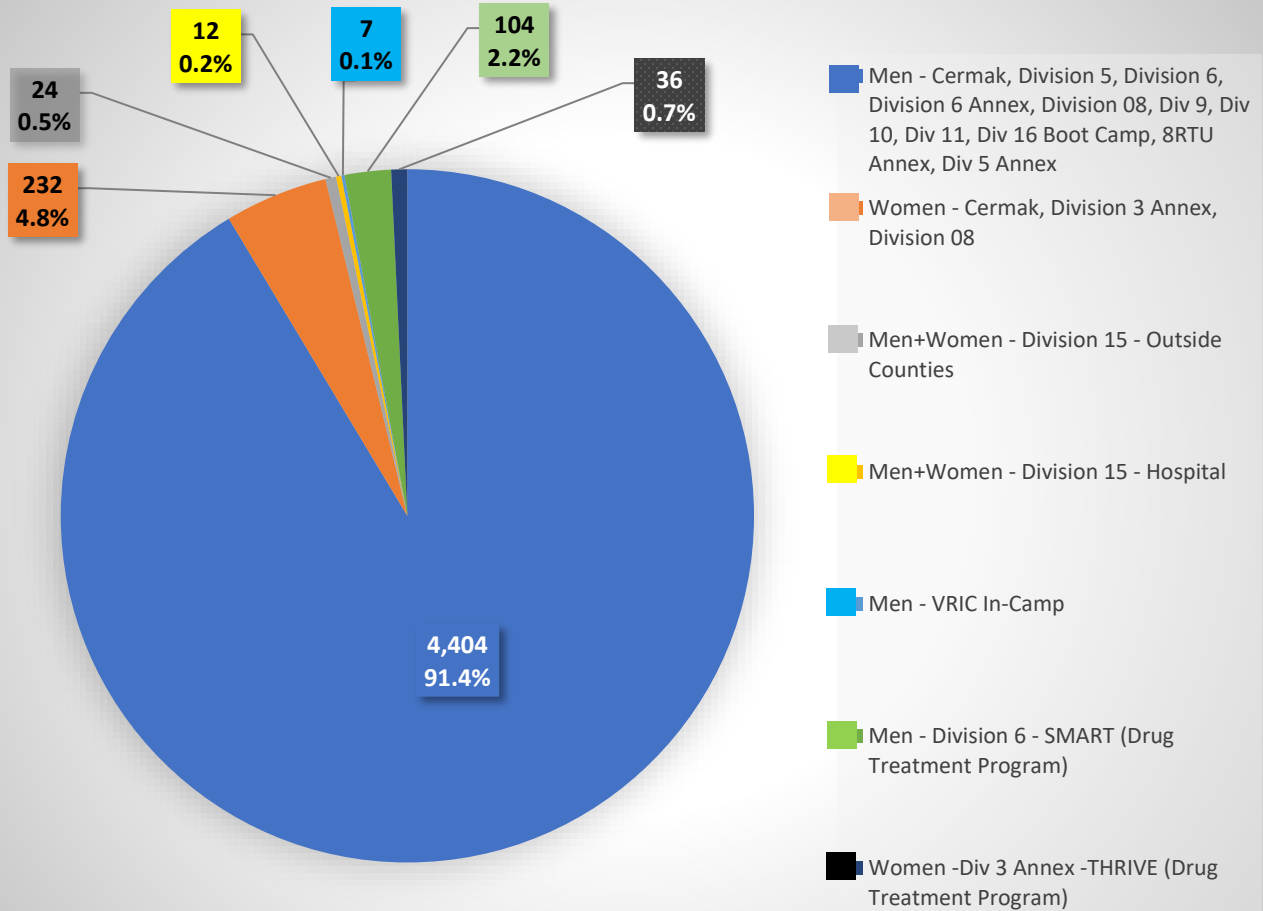

Sheriff's Daily Report

10/26/2023

Under the Custody of the Sheriff	
Total Male and Female	6,654
Jail Population	4,819
Community Corrections	1,835

Jail Population - Behind the Walls

Sheriff's Daily Report

10/26/2023

CCSO Population Demographics

In Confinement

Gender ID Distribution

Race Distribution

Age Distribution

Community Corrections

Gender ID Distribution

Race Distribution

Age Distribution