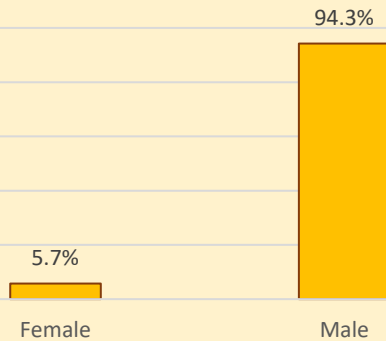

Sheriff's Daily Report

10/26/2023

Under the Custody of the Sheriff	
Total Male and Female	6,654
Jail Population	4,819
Community Corrections	1,835

Jail Population - Behind the Walls

Sheriff's Daily Report

10/26/2023

CCSO Population Demographics

In Confinement

Gender ID Distribution

Race Distribution

Age Distribution

Community Corrections

Gender ID Distribution

Race Distribution

Age Distribution