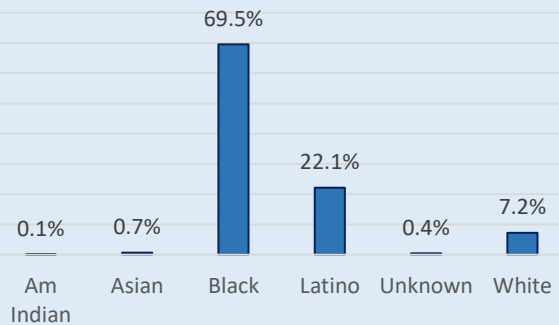

Sheriff's Daily Report

10/26/2023

Under the Custody of the Sheriff	
Total Male and Female	6,654
Jail Population	4,819
Community Corrections	1,835

Jail Population - Behind the Walls

Sheriff's Daily Report

10/26/2023

CCSO Population Demographics

In Confinement

Gender ID Distribution

Race Distribution

Age Distribution

Community Corrections

Gender ID Distribution

Race Distribution

Age Distribution