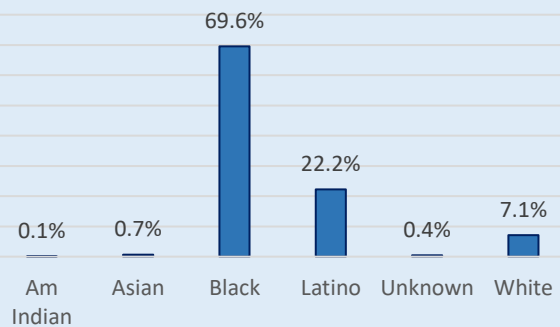

Sheriff's Daily Report

11/1/2023

Under the Custody of the Sheriff	
Total Male and Female	6,620
Jail Population	4,808
Community Corrections	1,812

Jail Population - Behind the Walls

Sheriff's Daily Report

11/1/2023

CCSO Population Demographics

In Confinement

Gender ID Distribution

Race Distribution

Age Distribution

Community Corrections

Gender ID Distribution

Race Distribution

Age Distribution