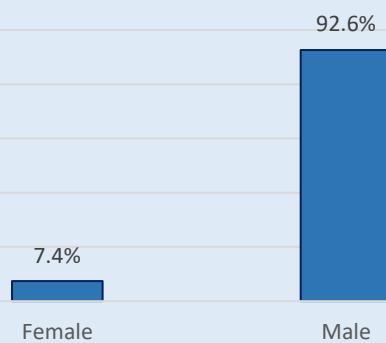

Sheriff's Daily Report

11/1/2023

Under the Custody of the Sheriff	
Total Male and Female	6,620
Jail Population	4,808
Community Corrections	1,812

Jail Population - Behind the Walls

Sheriff's Daily Report

11/1/2023

CCSO Population Demographics

In Confinement

Gender ID Distribution

Race Distribution

Age Distribution

Community Corrections

Gender ID Distribution

Race Distribution

Age Distribution