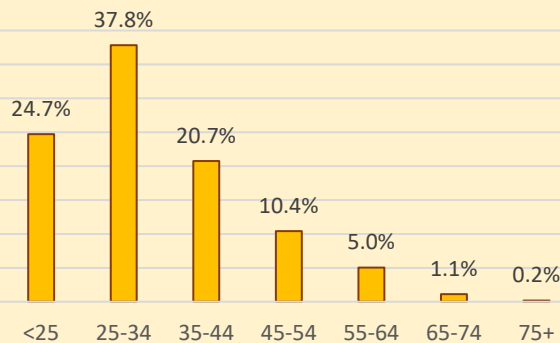

Sheriff's Daily Report

11/1/2023

Under the Custody of the Sheriff	
Total Male and Female	6,620
Jail Population	4,808
Community Corrections	1,812

Jail Population - Behind the Walls

Sheriff's Daily Report

11/1/2023

CCSO Population Demographics

In Confinement

Gender ID Distribution

Race Distribution

Age Distribution

Community Corrections

Gender ID Distribution

Race Distribution

Age Distribution