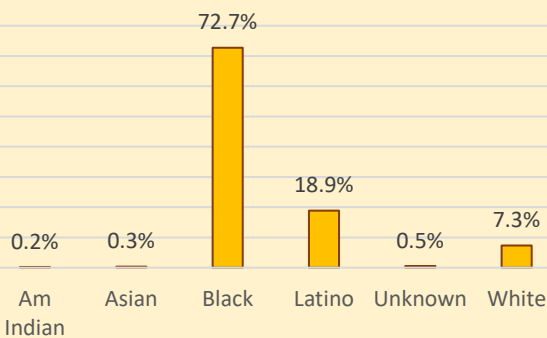

Sheriff's Daily Report

11/1/2023

Under the Custody of the Sheriff	
Total Male and Female	6,620
Jail Population	4,808
Community Corrections	1,812

Jail Population - Behind the Walls

Sheriff's Daily Report

11/1/2023

CCSO Population Demographics

In Confinement

Gender ID Distribution

Race Distribution

Age Distribution

Community Corrections

Gender ID Distribution

Race Distribution

Age Distribution