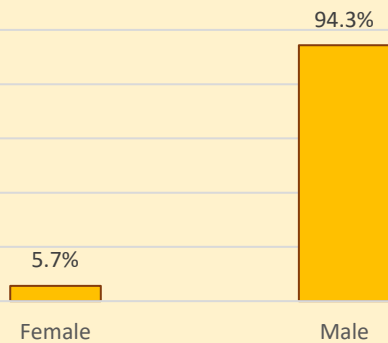

Sheriff's Daily Report

11/1/2023

Under the Custody of the Sheriff	
Total Male and Female	6,620
Jail Population	4,808
Community Corrections	1,812

Jail Population - Behind the Walls

Sheriff's Daily Report

11/1/2023

CCSO Population Demographics

In Confinement

Gender ID Distribution

Race Distribution

Age Distribution

Community Corrections

Gender ID Distribution

Race Distribution

Age Distribution