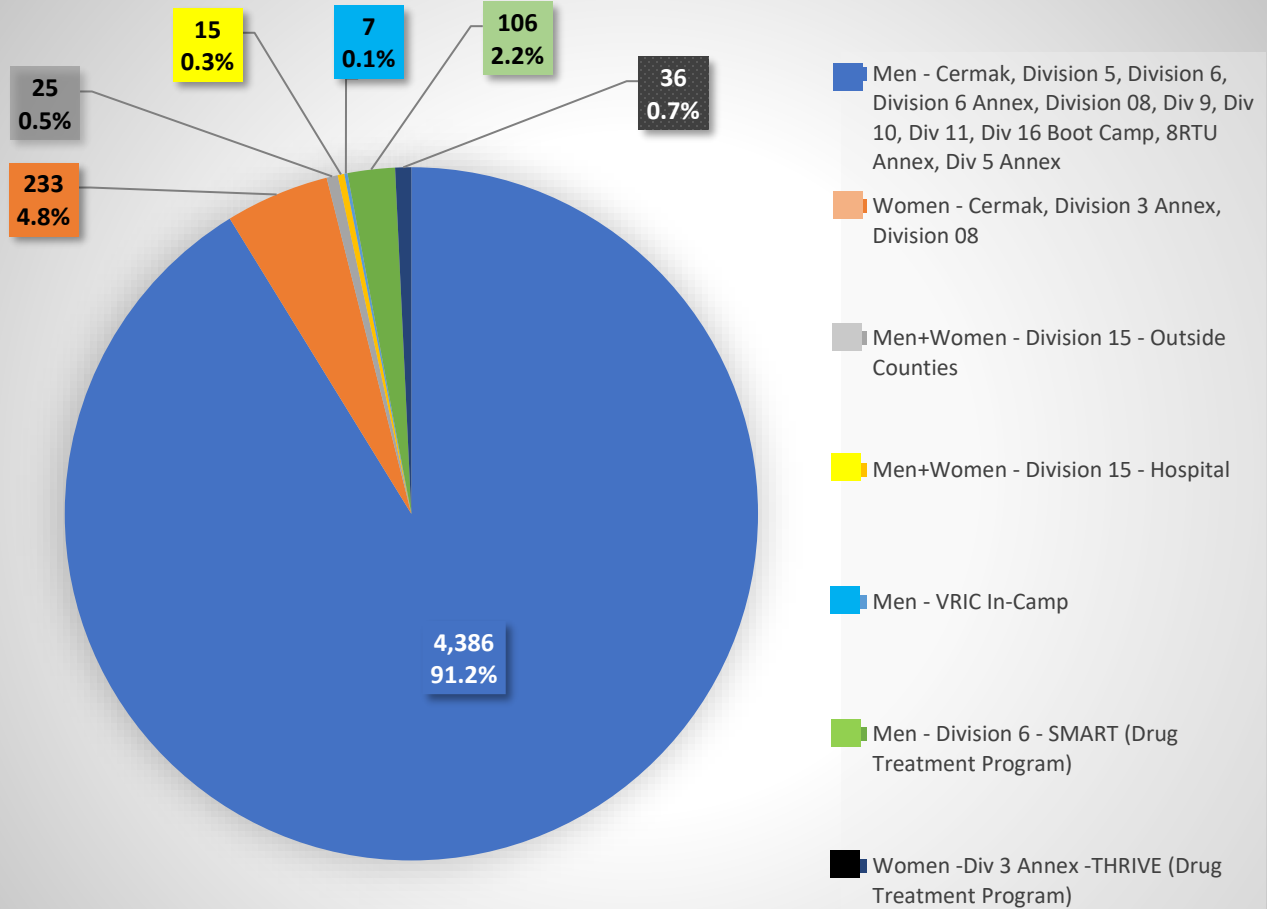

Sheriff's Daily Report

11/1/2023

Under the Custody of the Sheriff	
Total Male and Female	6,620
Jail Population	4,808
Community Corrections	1,812

Jail Population - Behind the Walls

Sheriff's Daily Report

11/1/2023

CCSO Population Demographics

In Confinement

Gender ID Distribution

Race Distribution

Age Distribution

Community Corrections

Gender ID Distribution

Race Distribution

Age Distribution