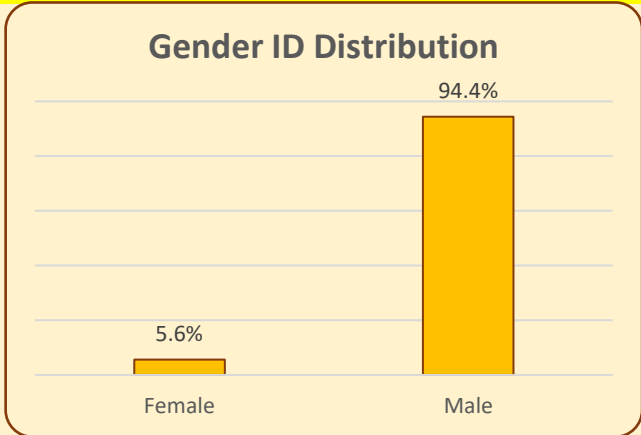

CCSO Population Demographics

In Confinement