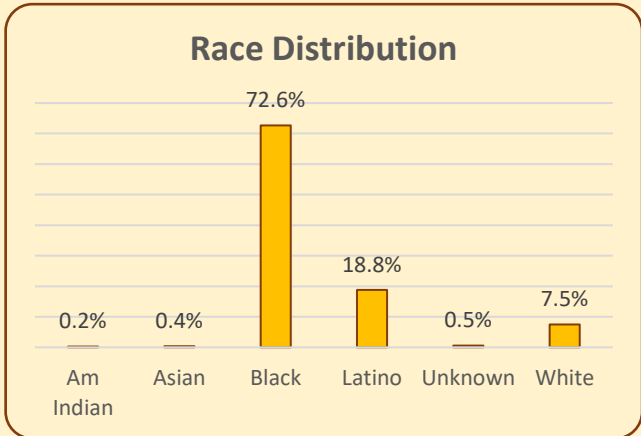

CCSO Population Demographics

In Confinement