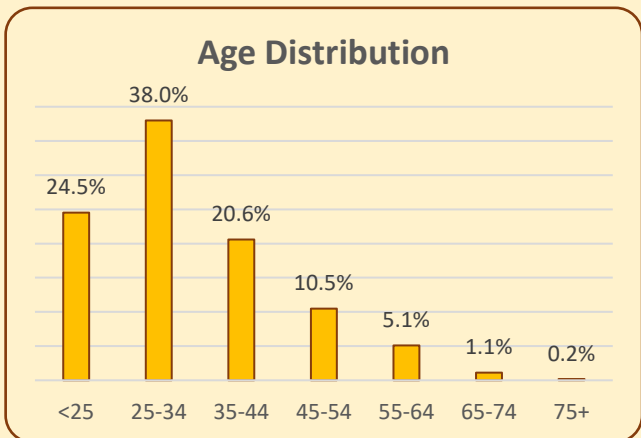

CCSO Population Demographics

In Confinement