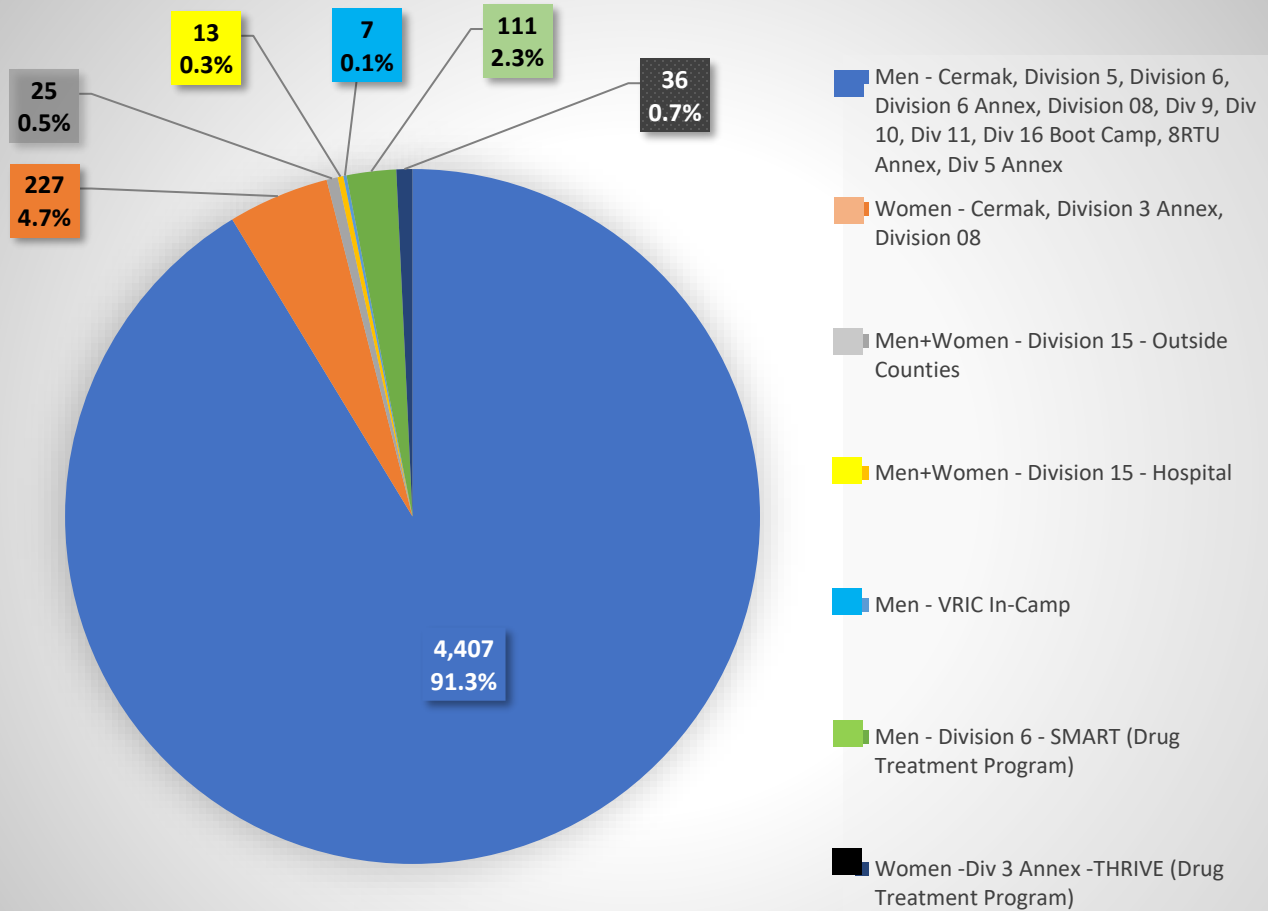

Sheriff's Daily Report

11/5/2023

Under the Custody of the Sheriff	
Total Male and Female	6,627
Jail Population	4,826
Community Corrections	1,801

Jail Population - Behind the Walls

Sheriff's Daily Report

11/5/2023

CCSO Population Demographics

In Confinement

Community Corrections