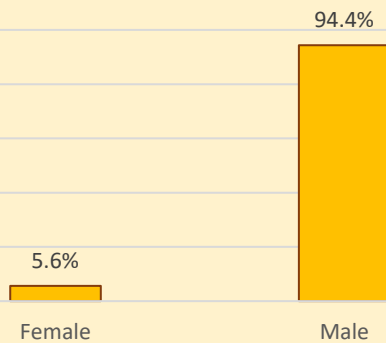

Sheriff's Daily Report

11/7/2023

Under the Custody of the Sheriff	
Total Male and Female	6,581
Jail Population	4,775
Community Corrections	1,806

Jail Population - Behind the Walls

Sheriff's Daily Report

11/7/2023

CCSO Population Demographics

In Confinement

Gender ID Distribution

Race Distribution

Age Distribution

Community Corrections

Gender ID Distribution

Race Distribution

Age Distribution