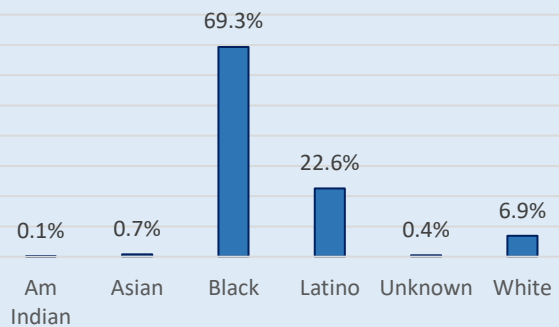

Sheriff's Daily Report

11/7/2023

Under the Custody of the Sheriff	
Total Male and Female	6,581
Jail Population	4,775
Community Corrections	1,806

Jail Population - Behind the Walls

Sheriff's Daily Report

11/7/2023

CCSO Population Demographics

In Confinement

Gender ID Distribution

Race Distribution

Age Distribution

Community Corrections

Gender ID Distribution

Race Distribution

Age Distribution