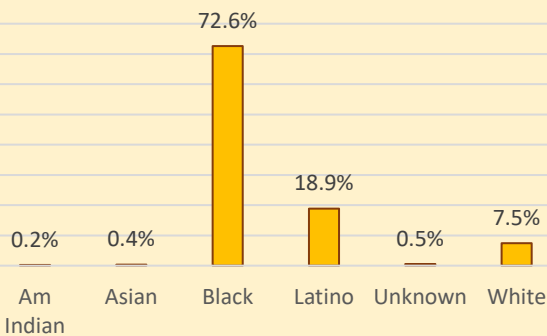

Sheriff's Daily Report

11/7/2023

Under the Custody of the Sheriff	
Total Male and Female	6,581
Jail Population	4,775
Community Corrections	1,806

Jail Population - Behind the Walls

Sheriff's Daily Report

11/7/2023

CCSO Population Demographics

In Confinement

Gender ID Distribution

Race Distribution

Age Distribution

Community Corrections

Gender ID Distribution

Race Distribution

Age Distribution