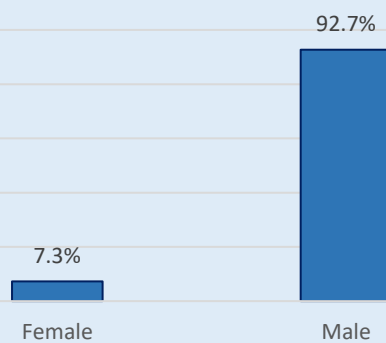

Sheriff's Daily Report

11/7/2023

Under the Custody of the Sheriff	
Total Male and Female	6,581
Jail Population	4,775
Community Corrections	1,806

Jail Population - Behind the Walls

Sheriff's Daily Report

11/7/2023

CCSO Population Demographics

In Confinement

Gender ID Distribution

Race Distribution

Age Distribution

Community Corrections

Gender ID Distribution

Race Distribution

Age Distribution