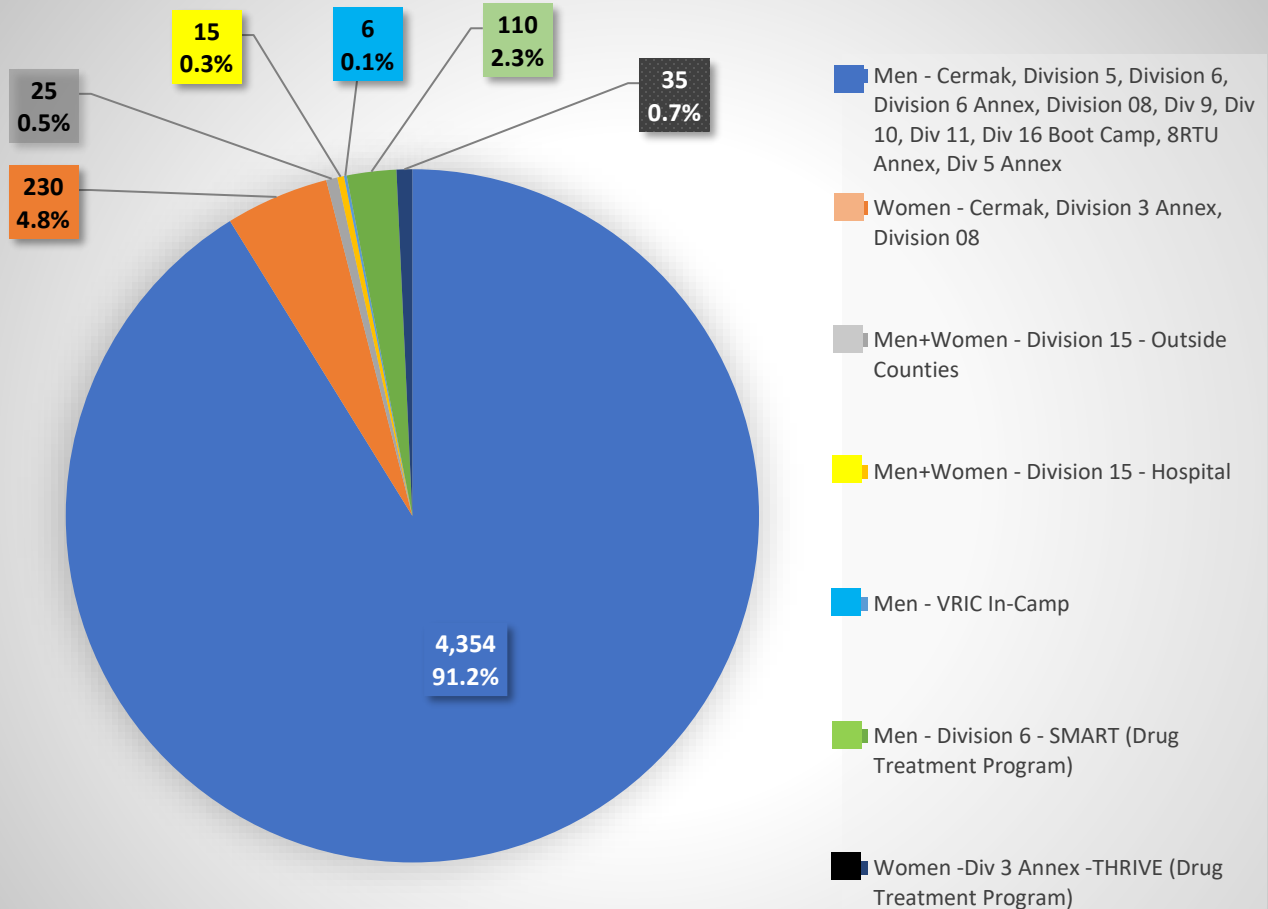

Sheriff's Daily Report

11/7/2023

Under the Custody of the Sheriff	
Total Male and Female	6,581
Jail Population	4,775
Community Corrections	1,806

Jail Population - Behind the Walls

Sheriff's Daily Report

11/7/2023

CCSO Population Demographics

In Confinement

Gender ID Distribution

Race Distribution

Age Distribution

Community Corrections

Gender ID Distribution

Race Distribution

Age Distribution