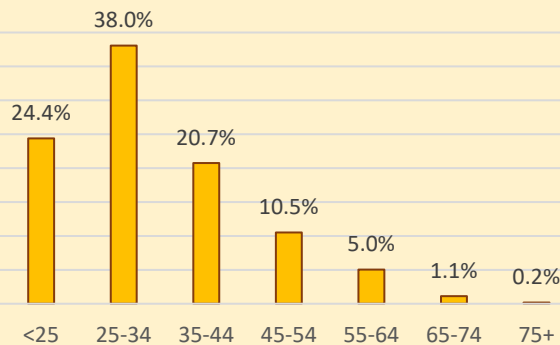

Sheriff's Daily Report

11/7/2023

Under the Custody of the Sheriff	
Total Male and Female	6,581
Jail Population	4,775
Community Corrections	1,806

Jail Population - Behind the Walls

Sheriff's Daily Report

11/7/2023

CCSO Population Demographics

In Confinement

Gender ID Distribution

Race Distribution

Age Distribution

Community Corrections

Gender ID Distribution

Race Distribution

Age Distribution