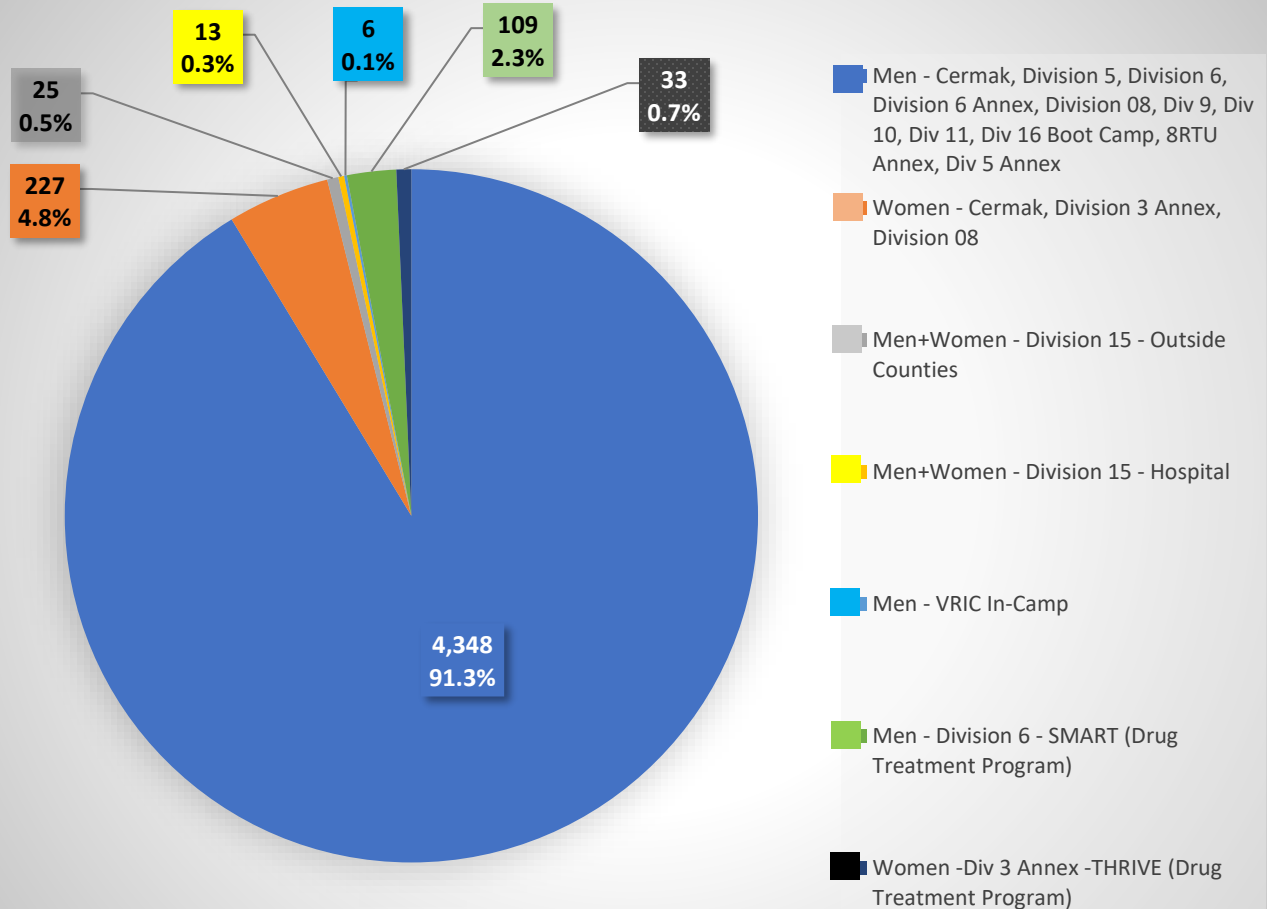

# Sheriff's Daily Report

11/8/2023

Under the Custody of the Sheriff	
Total Male and Female	6,558
Jail Population	4,761
Community Corrections	1,797

## Jail Population - Behind the Walls

## CCSO Population Demographics