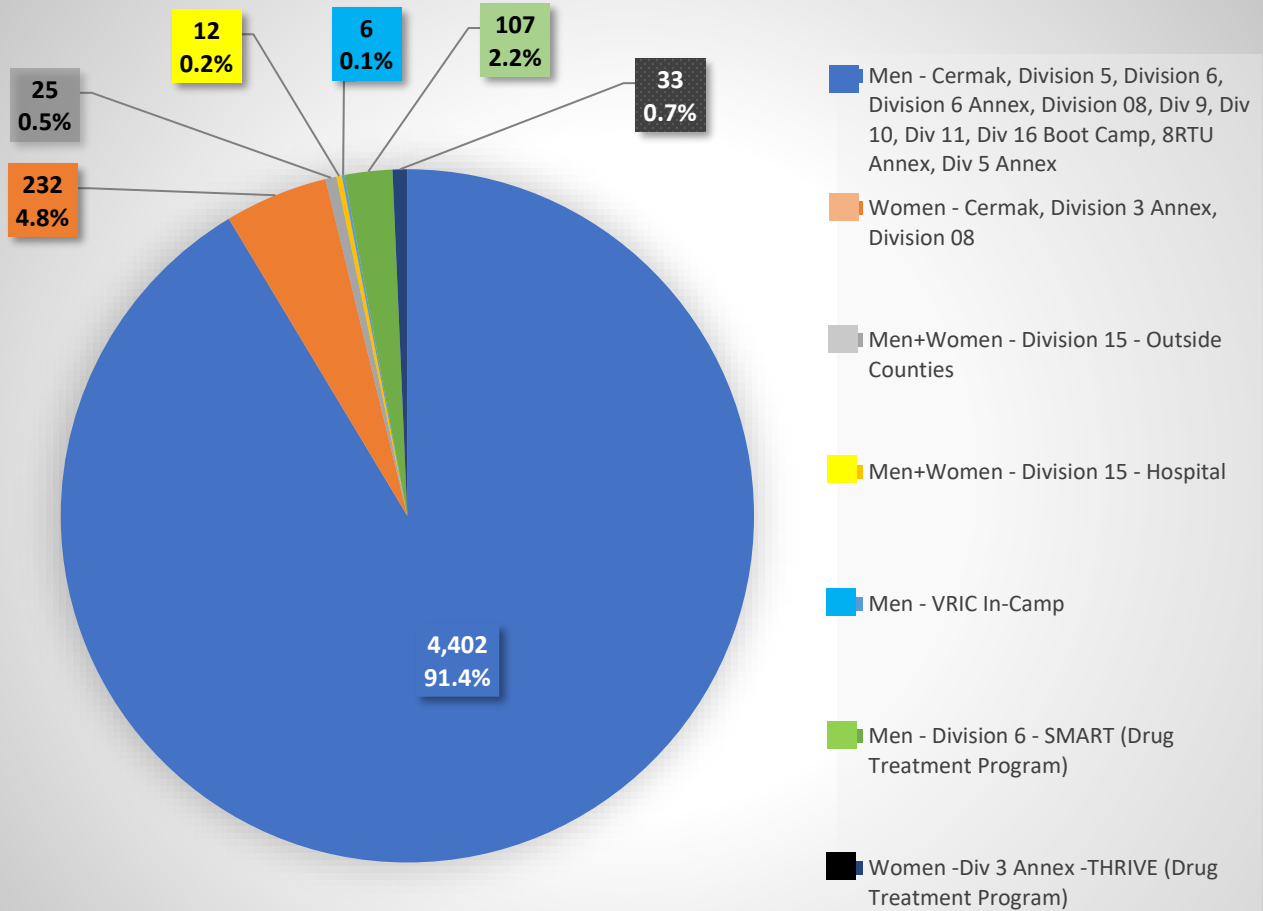

# Sheriff's Daily Report

## 11/13/2023

Under the Custody of the Sheriff	
<b>Total Male and Female</b>	<b>6,610</b>
Jail Population	4,817
Community Corrections	1,793

### Jail Population - Behind the Walls

## CCSO Population Demographics