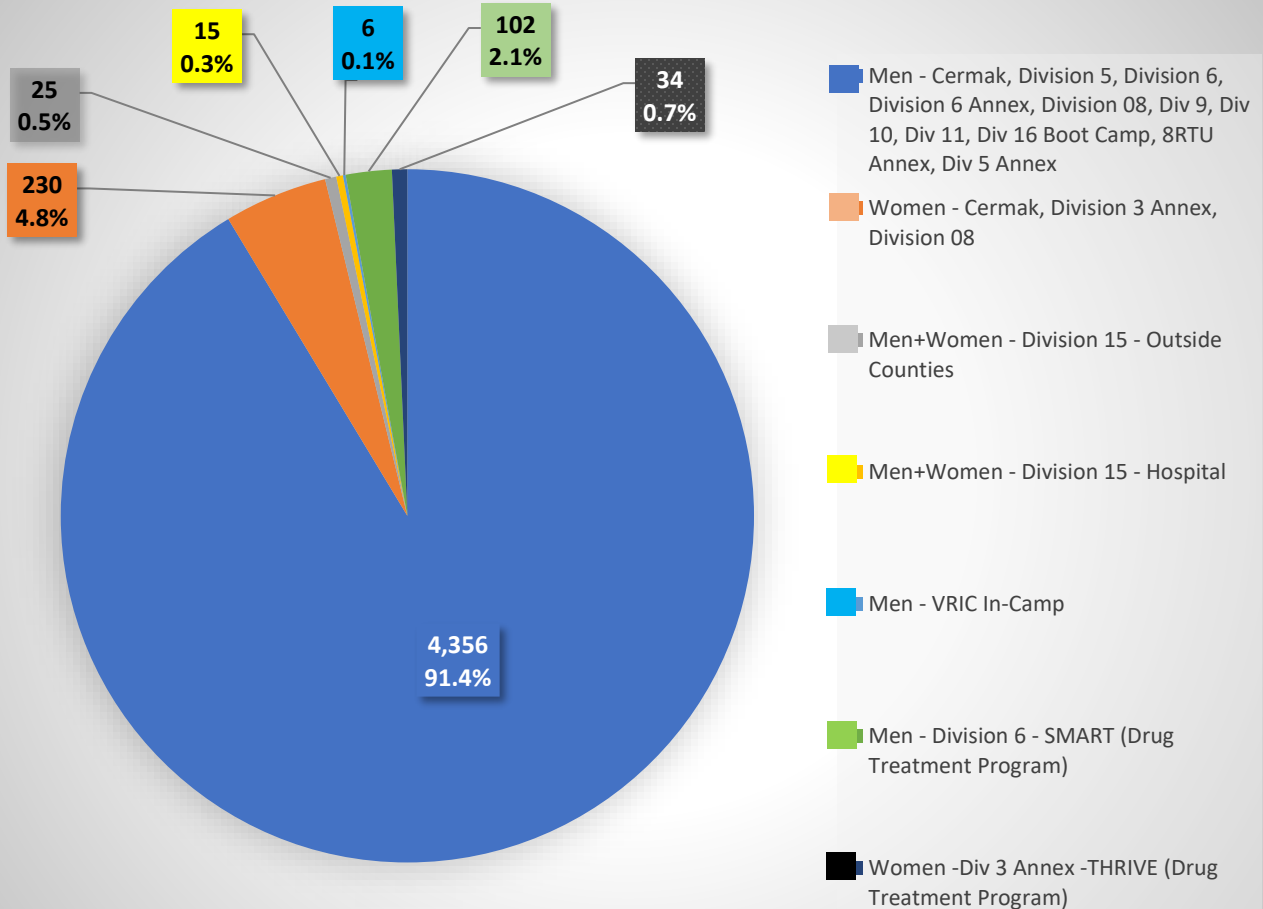

Sheriff's Daily Report

11/15/2023

Under the Custody of the Sheriff	
Total Male and Female	6,549
Jail Population	4,768
Community Corrections	1,781

Jail Population - Behind the Walls

Sheriff's Daily Report

11/15/2023

CCSO Population Demographics

In Confinement

Community Corrections