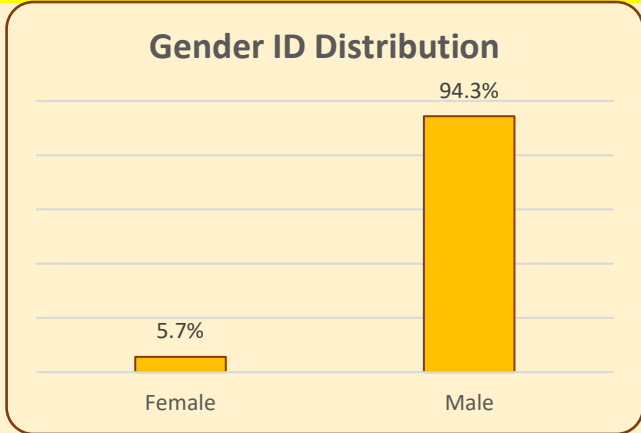

Sheriff's Daily Report

11/15/2023

CCSO Population Demographics

In Confinement