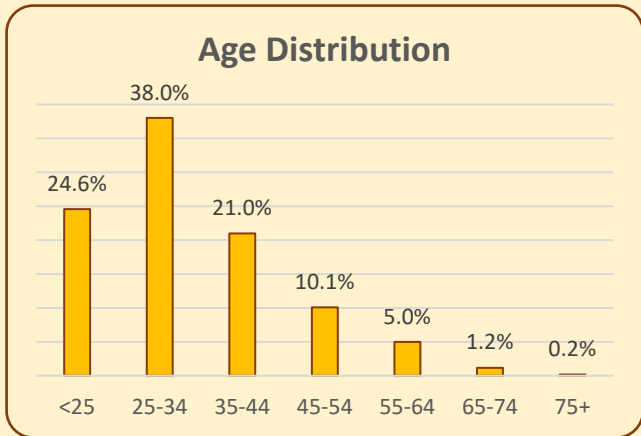

Sheriff's Daily Report

11/15/2023

CCSO Population Demographics

In Confinement