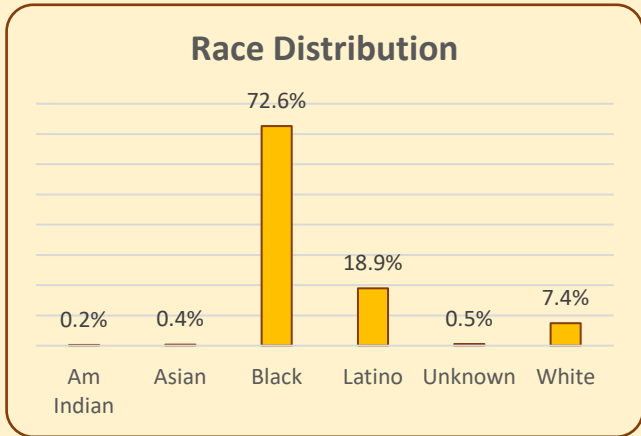

Sheriff's Daily Report

11/15/2023

CCSO Population Demographics

In Confinement