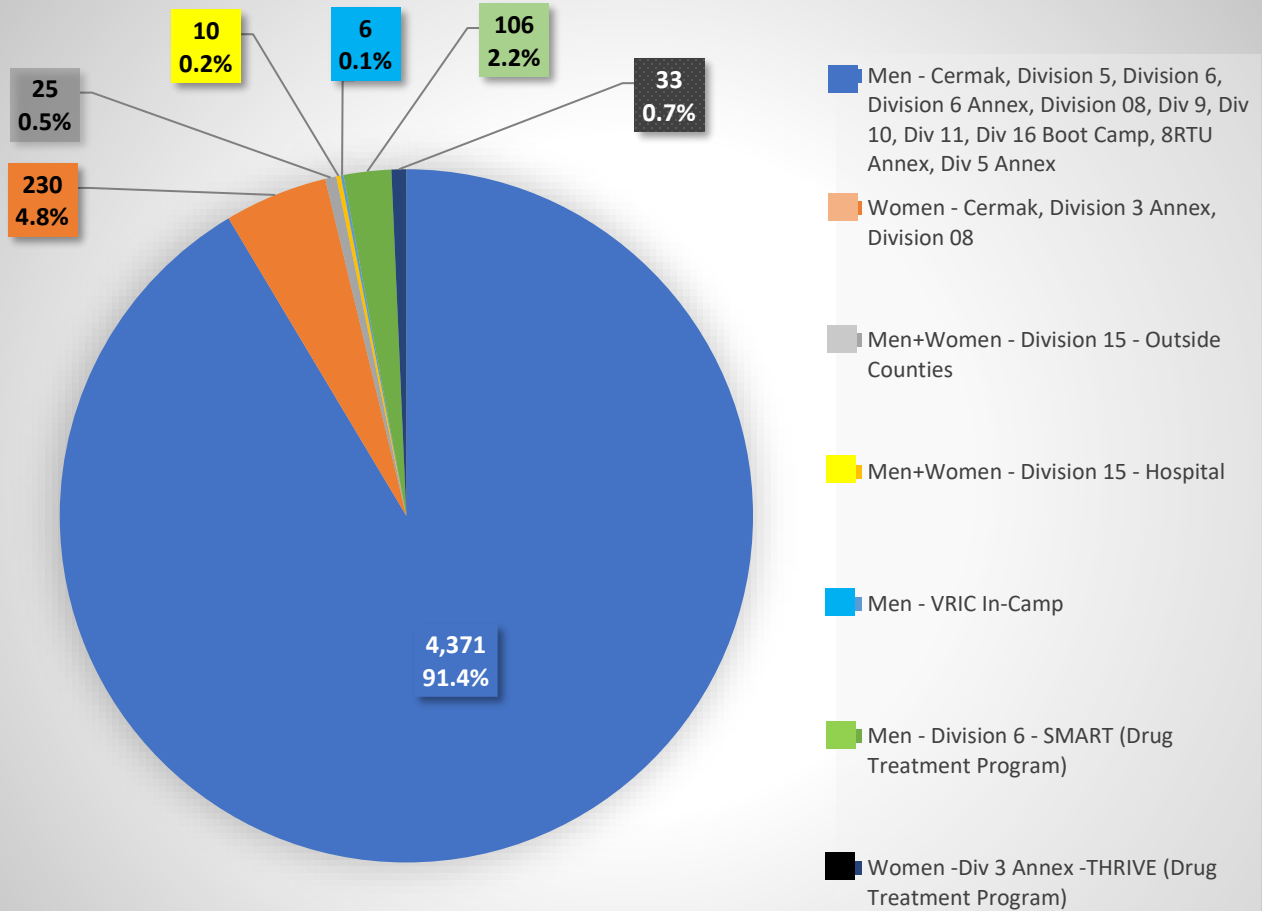

Sheriff's Daily Report

11/20/2023

Under the Custody of the Sheriff	
Total Male and Female	6,565
Jail Population	4,781
Community Corrections	1,784

Jail Population - Behind the Walls

Sheriff's Daily Report

11/20/2023

CCSO Population Demographics