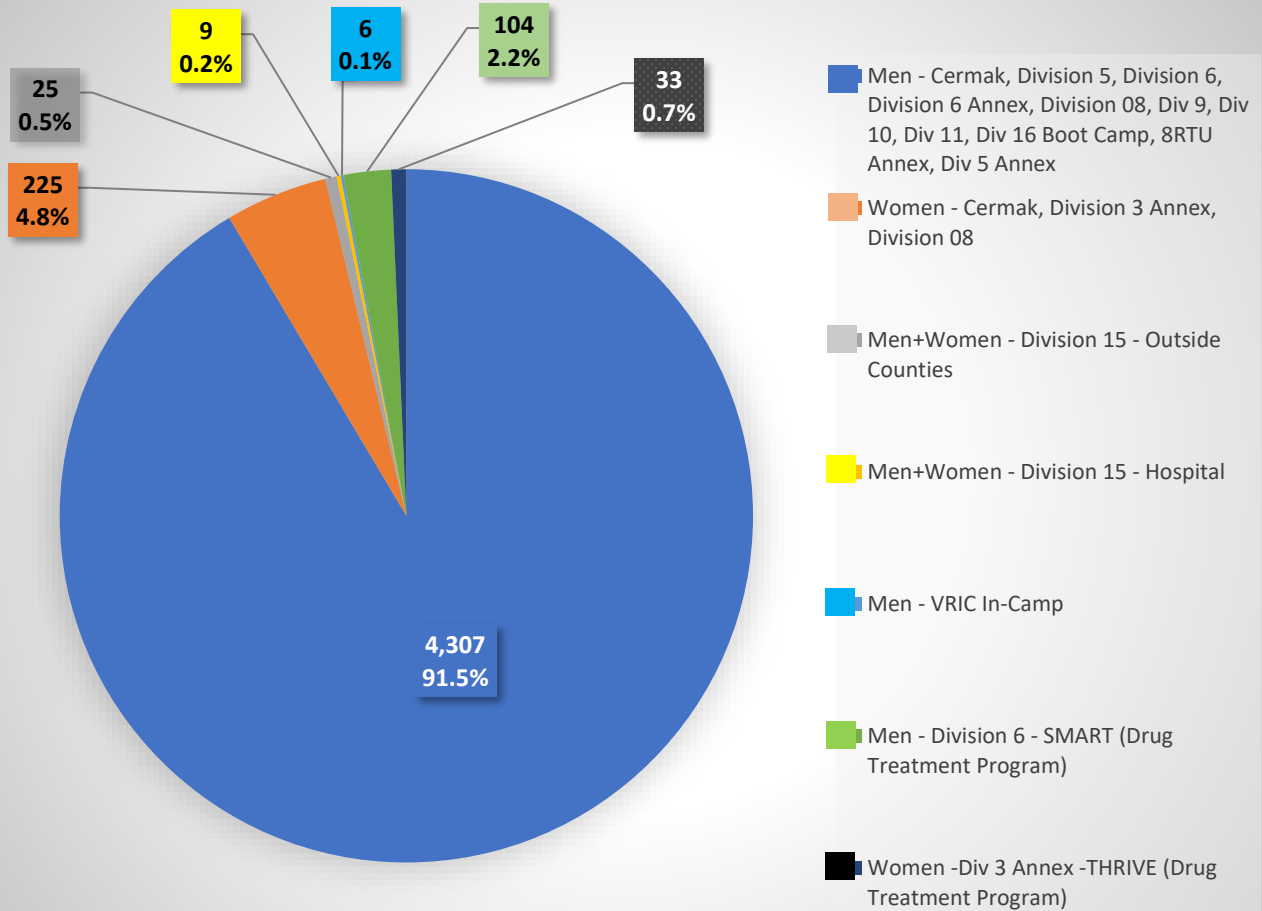

Sheriff's Daily Report

11/22/2023

Under the Custody of the Sheriff	
Total Male and Female	6,486
Jail Population	4,709
Community Corrections	1,777

Jail Population - Behind the Walls

Sheriff's Daily Report

11/22/2023

CCSO Population Demographics