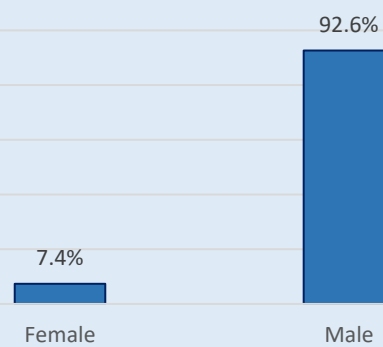

Sheriff's Daily Report

11/23/2023

Under the Custody of the Sheriff	
Total Male and Female	6,489
Jail Population	4,705
Community Corrections	1,784

Jail Population - Behind the Walls

Sheriff's Daily Report

11/23/2023

CCSO Population Demographics

In Confinement

Gender ID Distribution

Race Distribution

Age Distribution

Community Corrections

Gender ID Distribution

Race Distribution

Age Distribution