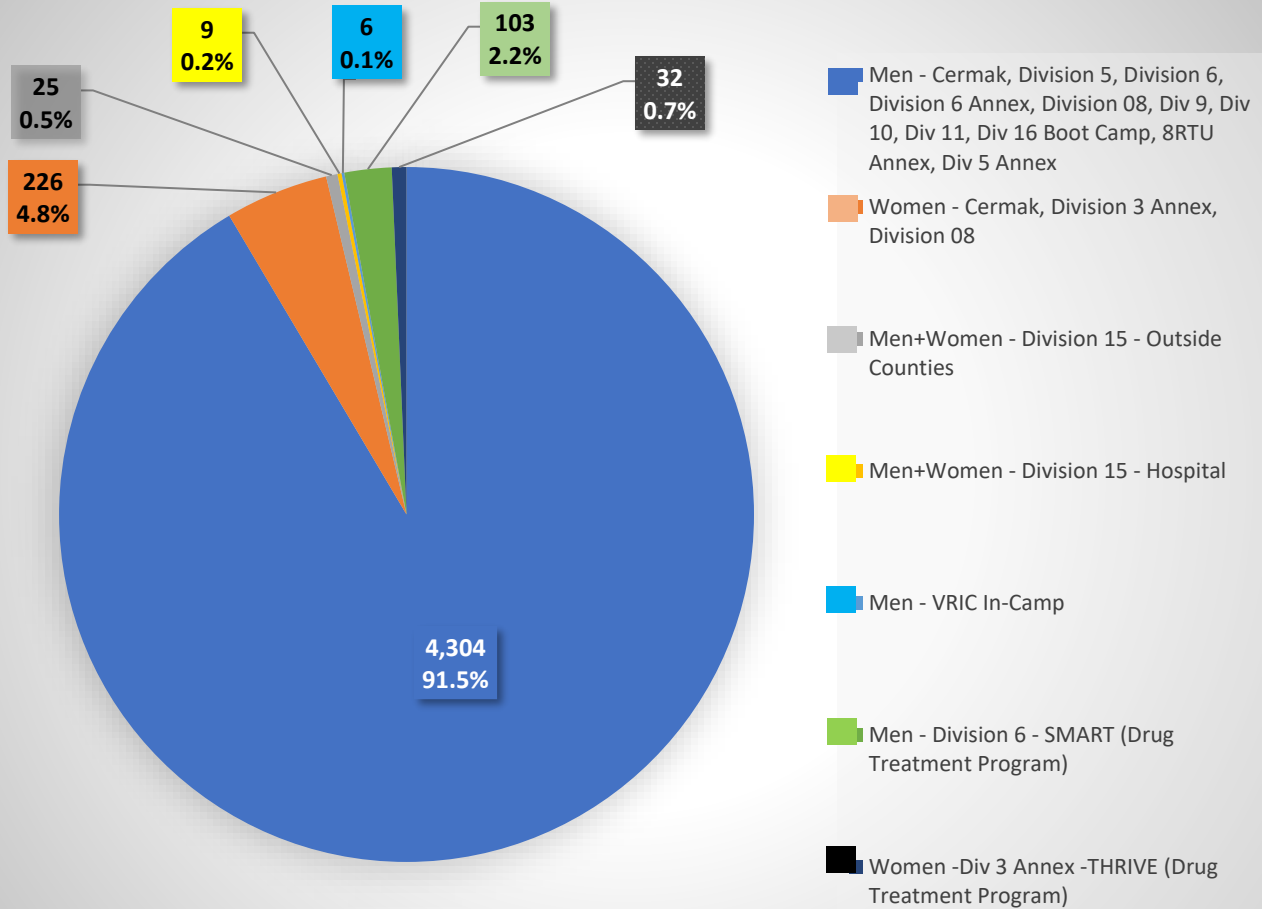

Sheriff's Daily Report

11/23/2023

Under the Custody of the Sheriff	
Total Male and Female	6,489
Jail Population	4,705
Community Corrections	1,784

Jail Population - Behind the Walls

Sheriff's Daily Report

11/23/2023

CCSO Population Demographics

In Confinement

Gender ID Distribution

Race Distribution

Age Distribution

Community Corrections

Gender ID Distribution

Race Distribution

Age Distribution