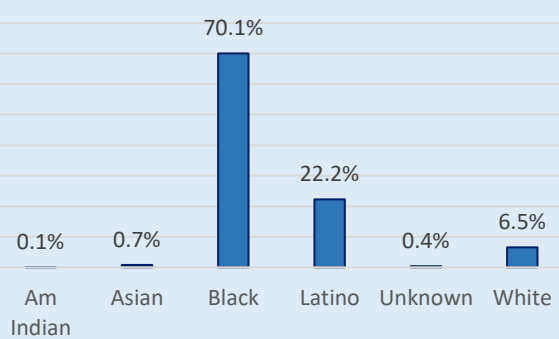

Sheriff's Daily Report

11/23/2023

Under the Custody of the Sheriff	
Total Male and Female	6,489
Jail Population	4,705
Community Corrections	1,784

Jail Population - Behind the Walls

Sheriff's Daily Report

11/23/2023

CCSO Population Demographics

In Confinement

Gender ID Distribution

Race Distribution

Age Distribution

Community Corrections

Gender ID Distribution

Race Distribution

Age Distribution