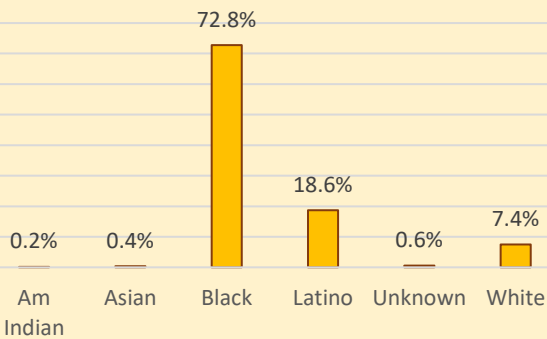

Sheriff's Daily Report

11/23/2023

Under the Custody of the Sheriff	
Total Male and Female	6,489
Jail Population	4,705
Community Corrections	1,784

Jail Population - Behind the Walls

Sheriff's Daily Report

11/23/2023

CCSO Population Demographics

In Confinement

Gender ID Distribution

Race Distribution

Age Distribution

Community Corrections

Gender ID Distribution

Race Distribution

Age Distribution