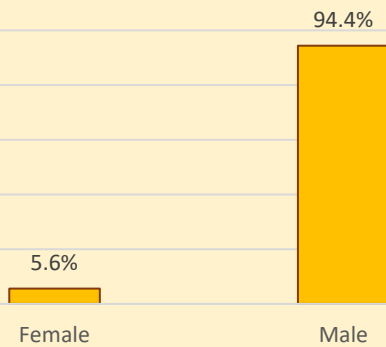

Sheriff's Daily Report

11/23/2023

Under the Custody of the Sheriff	
Total Male and Female	6,489
Jail Population	4,705
Community Corrections	1,784

Jail Population - Behind the Walls

Sheriff's Daily Report

11/23/2023

CCSO Population Demographics

In Confinement

Gender ID Distribution

Race Distribution

Age Distribution

Community Corrections

Gender ID Distribution

Race Distribution

Age Distribution