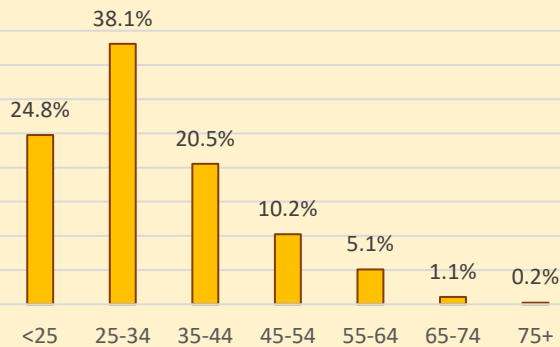

Sheriff's Daily Report

11/23/2023

Under the Custody of the Sheriff	
Total Male and Female	6,489
Jail Population	4,705
Community Corrections	1,784

Jail Population - Behind the Walls

Sheriff's Daily Report

11/23/2023

CCSO Population Demographics

In Confinement

Gender ID Distribution

Race Distribution

Age Distribution

Community Corrections

Gender ID Distribution

Race Distribution

Age Distribution