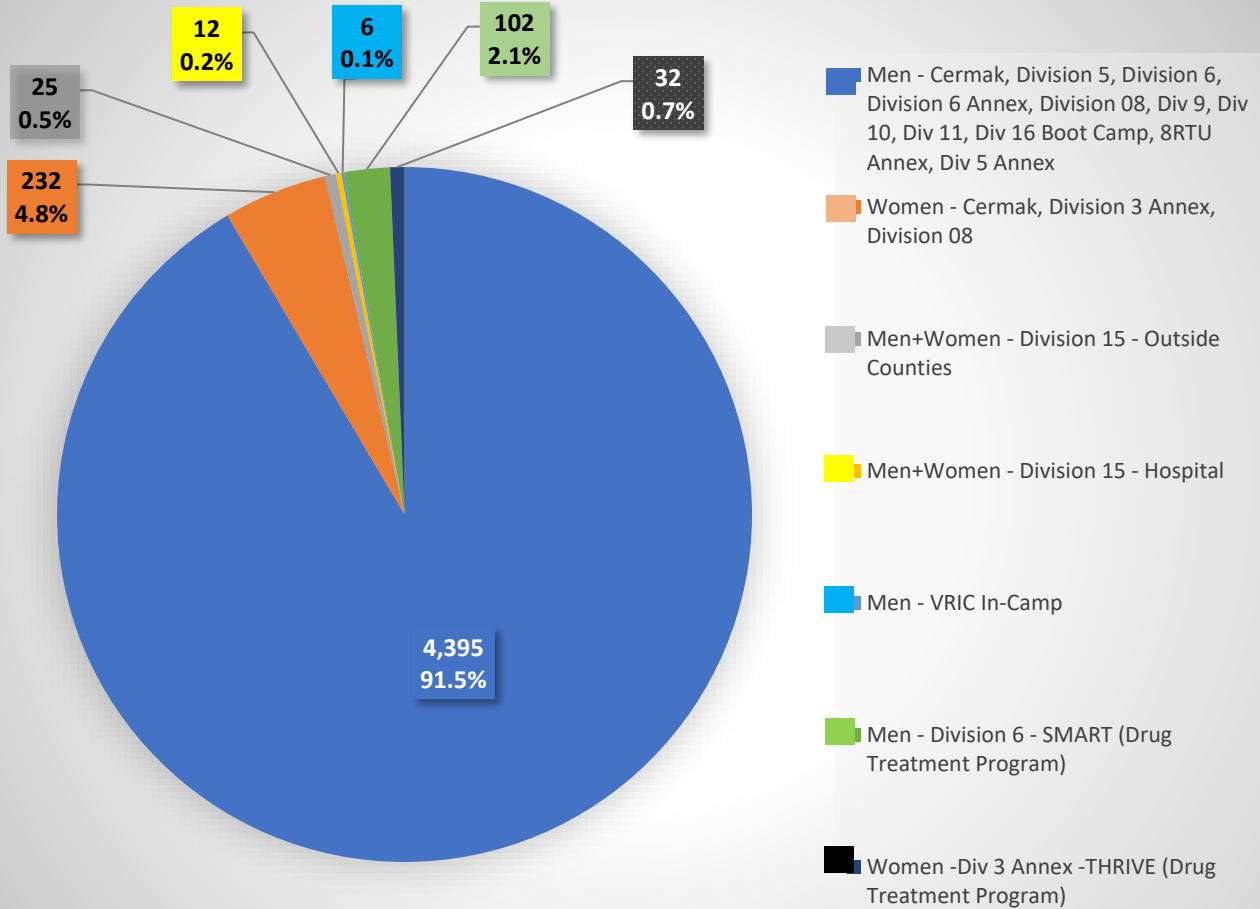

Sheriff's Daily Report

11/26/2023

Under the Custody of the Sheriff	
Total Male and Female	6,585
Jail Population	4,804
Community Corrections	1,781

Jail Population - Behind the Walls

Sheriff's Daily Report

11/26/2023

CCSO Population Demographics