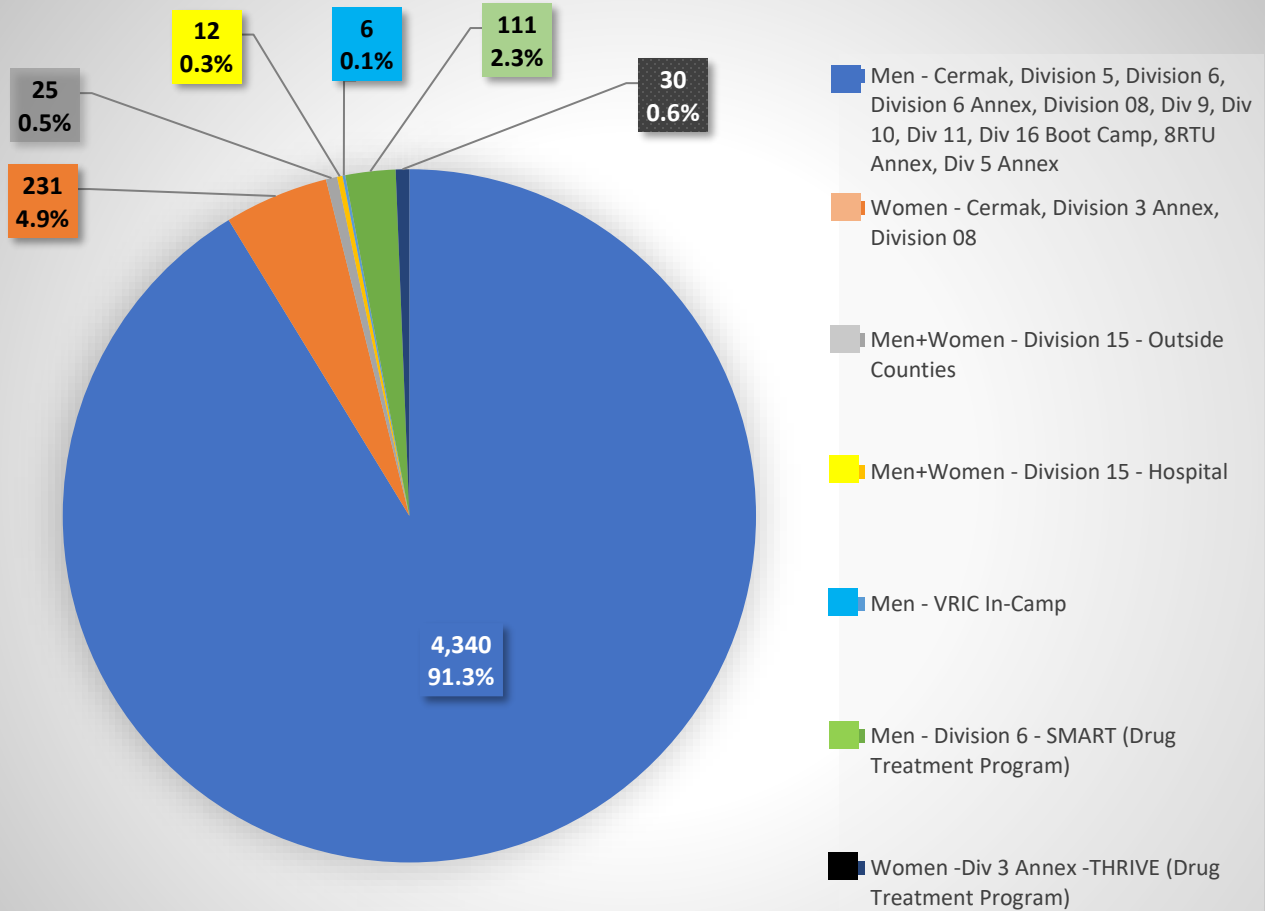

Sheriff's Daily Report

11/29/2023

Under the Custody of the Sheriff	
Total Male and Female	6,540
Jail Population	4,755
Community Corrections	1,785

Jail Population - Behind the Walls

Sheriff's Daily Report

11/29/2023

CCSO Population Demographics