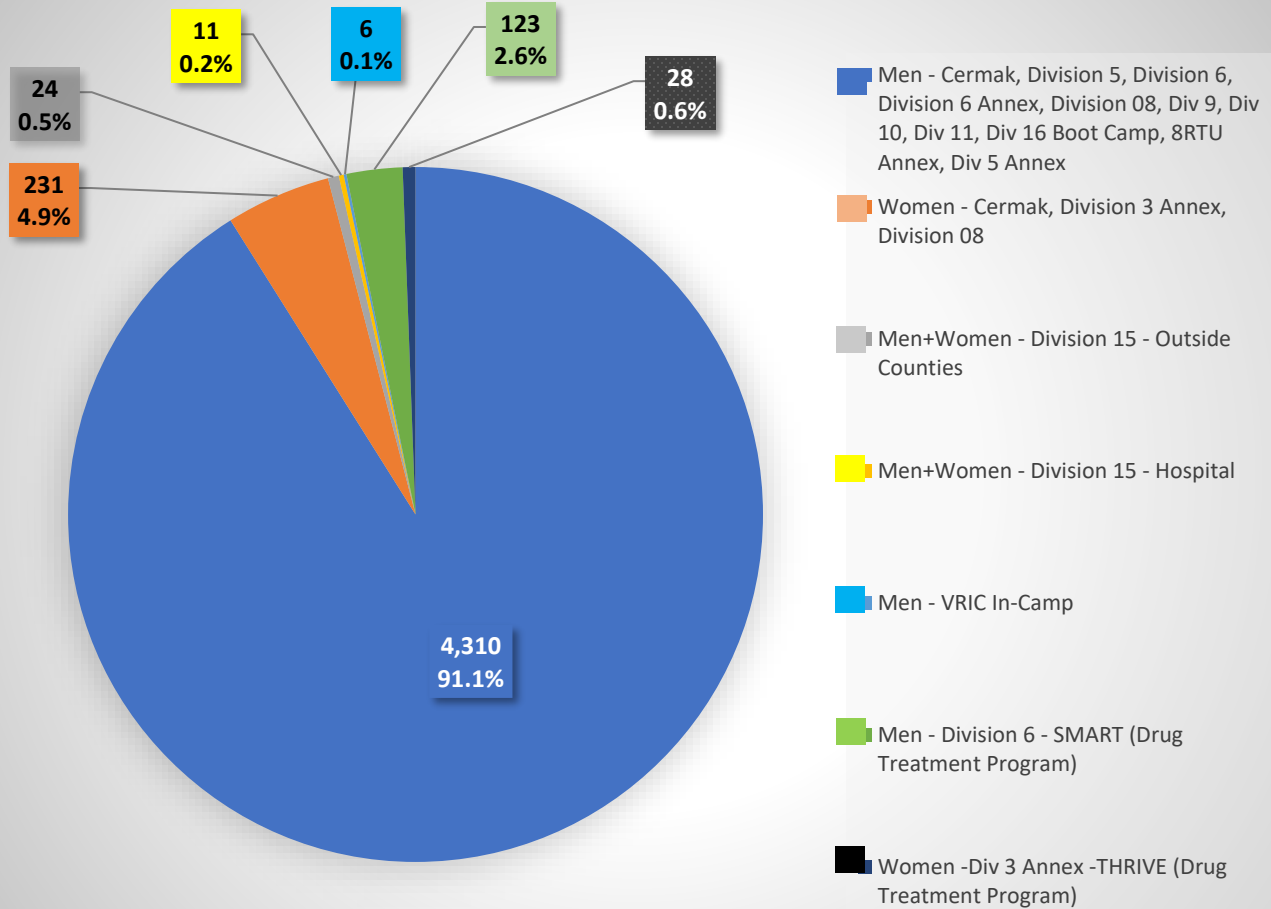

Sheriff's Daily Report

12/17/2023

Under the Custody of the Sheriff	
Total Male and Female	6,455
Jail Population	4,733
Community Corrections	1,722

Jail Population - Behind the Walls

Sheriff's Daily Report

12/17/2023

CCSO Population Demographics

In Confinement

Gender ID Distribution

Race Distribution

Age Distribution

Community Corrections

Gender ID Distribution

Race Distribution

Age Distribution