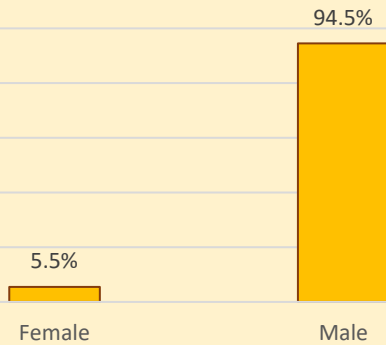

Sheriff's Daily Report

12/17/2023

Under the Custody of the Sheriff	
Total Male and Female	6,455
Jail Population	4,733
Community Corrections	1,722

Jail Population - Behind the Walls

Sheriff's Daily Report

12/17/2023

CCSO Population Demographics

In Confinement

Gender ID Distribution

Race Distribution

Age Distribution

Community Corrections

Gender ID Distribution

Race Distribution

Age Distribution