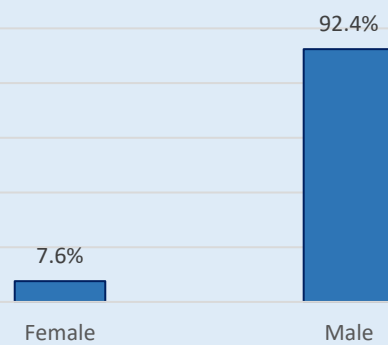

Sheriff's Daily Report

12/17/2023

Under the Custody of the Sheriff	
Total Male and Female	6,455
Jail Population	4,733
Community Corrections	1,722

Jail Population - Behind the Walls

Sheriff's Daily Report

12/17/2023

CCSO Population Demographics

In Confinement

Gender ID Distribution

Race Distribution

Age Distribution

Community Corrections

Gender ID Distribution

Race Distribution

Age Distribution