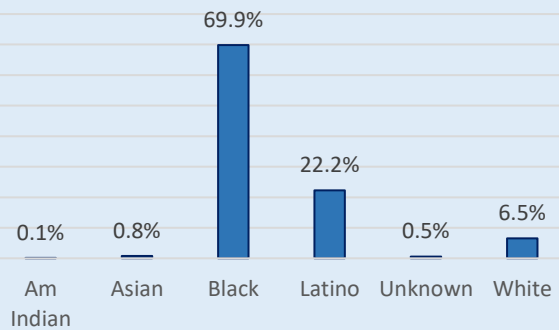

Sheriff's Daily Report

12/17/2023

Under the Custody of the Sheriff	
Total Male and Female	6,455
Jail Population	4,733
Community Corrections	1,722

Jail Population - Behind the Walls

Sheriff's Daily Report

12/17/2023

CCSO Population Demographics

In Confinement

Gender ID Distribution

Race Distribution

Age Distribution

Community Corrections

Gender ID Distribution

Race Distribution

Age Distribution