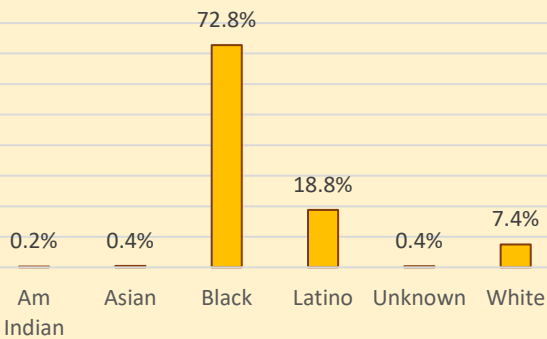

Sheriff's Daily Report

12/17/2023

Under the Custody of the Sheriff	
Total Male and Female	6,455
Jail Population	4,733
Community Corrections	1,722

Jail Population - Behind the Walls

Sheriff's Daily Report

12/17/2023

CCSO Population Demographics

In Confinement

Gender ID Distribution

Race Distribution

Age Distribution

Community Corrections

Gender ID Distribution

Race Distribution

Age Distribution