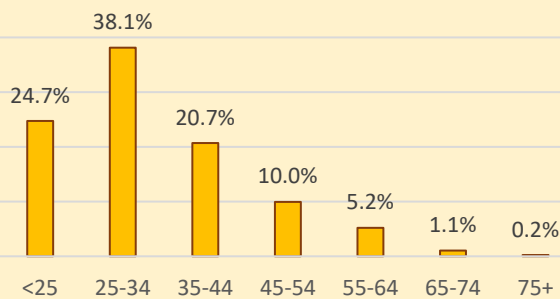

Sheriff's Daily Report

12/17/2023

Under the Custody of the Sheriff	
Total Male and Female	6,455
Jail Population	4,733
Community Corrections	1,722

Jail Population - Behind the Walls

Sheriff's Daily Report

12/17/2023

CCSO Population Demographics

In Confinement

Gender ID Distribution

Race Distribution

Age Distribution

Community Corrections

Gender ID Distribution

Race Distribution

Age Distribution