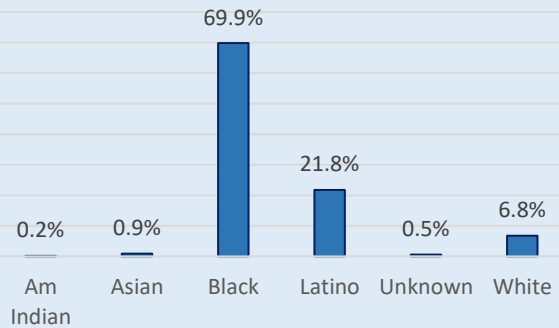

Sheriff's Daily Report

12/25/2023

Under the Custody of the Sheriff	
Total Male and Female	6,347
Jail Population	4,608
Community Corrections	1,739

Jail Population - Behind the Walls

Sheriff's Daily Report

12/25/2023

CCSO Population Demographics

In Confinement

Gender ID Distribution

Race Distribution

Age Distribution

Community Corrections

Gender ID Distribution

Race Distribution

Age Distribution