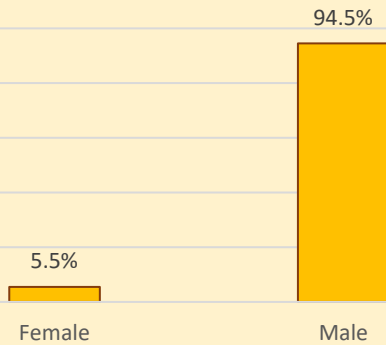

Sheriff's Daily Report

12/25/2023

Under the Custody of the Sheriff	
Total Male and Female	6,347
Jail Population	4,608
Community Corrections	1,739

Jail Population - Behind the Walls

Sheriff's Daily Report

12/25/2023

CCSO Population Demographics

In Confinement

Gender ID Distribution

Race Distribution

Age Distribution

Community Corrections

Gender ID Distribution

Race Distribution

Age Distribution