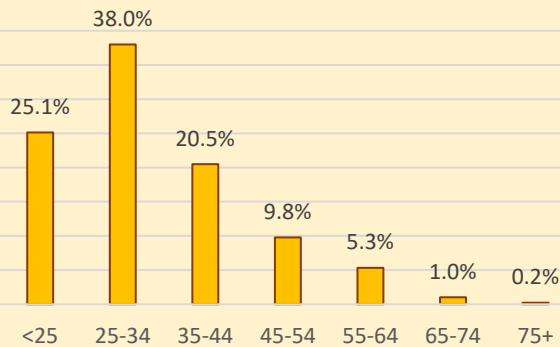

Sheriff's Daily Report

12/25/2023

Under the Custody of the Sheriff	
Total Male and Female	6,347
Jail Population	4,608
Community Corrections	1,739

Jail Population - Behind the Walls

Sheriff's Daily Report

12/25/2023

CCSO Population Demographics

In Confinement

Gender ID Distribution

Race Distribution

Age Distribution

Community Corrections

Gender ID Distribution

Race Distribution

Age Distribution