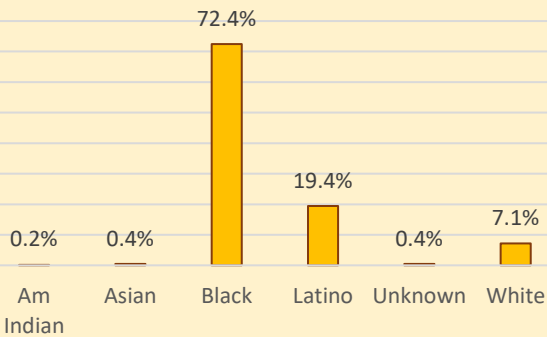

Sheriff's Daily Report

12/25/2023

Under the Custody of the Sheriff	
Total Male and Female	6,347
Jail Population	4,608
Community Corrections	1,739

Jail Population - Behind the Walls

Sheriff's Daily Report

12/25/2023

CCSO Population Demographics

In Confinement

Gender ID Distribution

Race Distribution

Age Distribution

Community Corrections

Gender ID Distribution

Race Distribution

Age Distribution