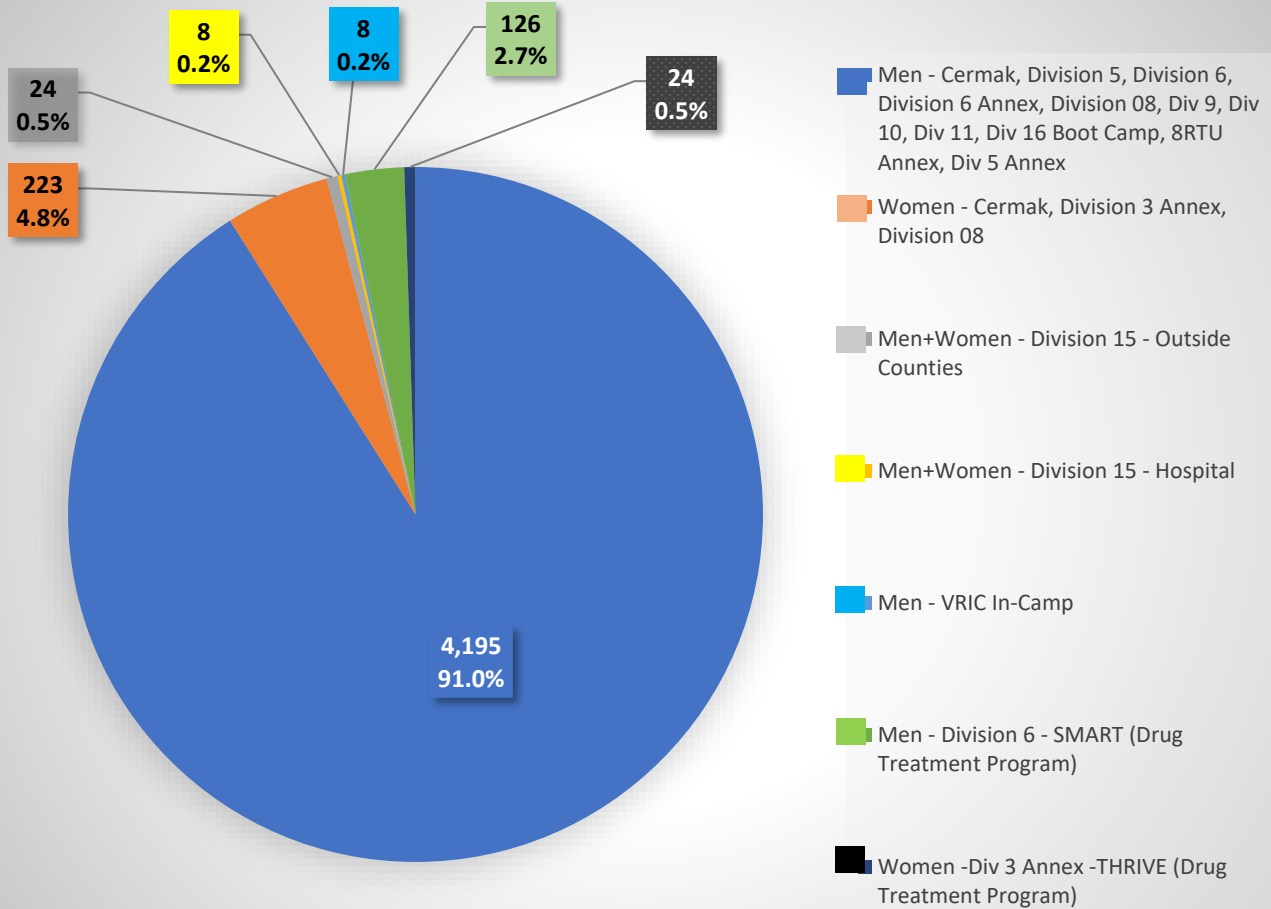

Sheriff's Daily Report

12/25/2023

Under the Custody of the Sheriff	
Total Male and Female	6,347
Jail Population	4,608
Community Corrections	1,739

Jail Population - Behind the Walls

Sheriff's Daily Report

12/25/2023

CCSO Population Demographics

In Confinement

Gender ID Distribution

Race Distribution

Age Distribution

Community Corrections

Gender ID Distribution

Race Distribution

Age Distribution