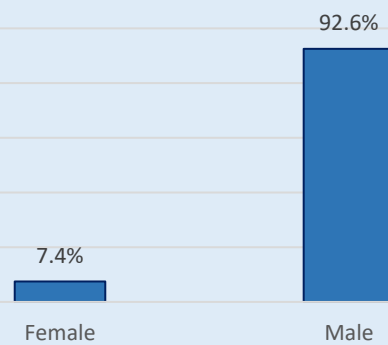

Sheriff's Daily Report

12/25/2023

Under the Custody of the Sheriff	
Total Male and Female	6,347
Jail Population	4,608
Community Corrections	1,739

Jail Population - Behind the Walls

Sheriff's Daily Report

12/25/2023

CCSO Population Demographics

In Confinement

Gender ID Distribution

Race Distribution

Age Distribution

Community Corrections

Gender ID Distribution

Race Distribution

Age Distribution