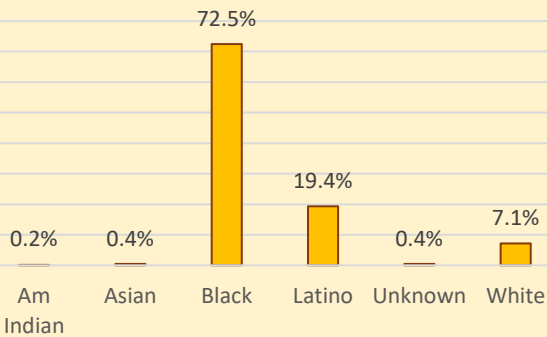

Sheriff's Daily Report

12/26/2023

Under the Custody of the Sheriff	
Total Male and Female	6,332
Jail Population	4,597
Community Corrections	1,735

Jail Population - Behind the Walls

Sheriff's Daily Report

12/26/2023

CCSO Population Demographics

In Confinement

Gender ID Distribution

Race Distribution

Age Distribution

Community Corrections

Gender ID Distribution

Race Distribution

Age Distribution