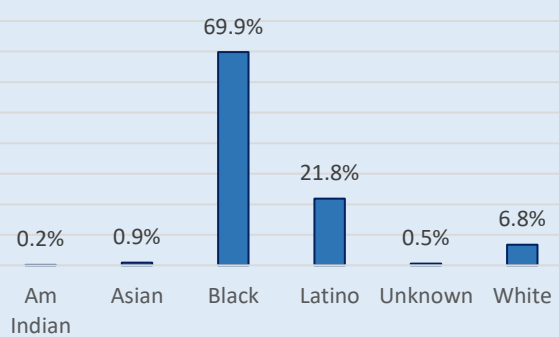

Sheriff's Daily Report

12/26/2023

Under the Custody of the Sheriff	
Total Male and Female	6,332
Jail Population	4,597
Community Corrections	1,735

Jail Population - Behind the Walls

Sheriff's Daily Report

12/26/2023

CCSO Population Demographics

In Confinement

Gender ID Distribution

Race Distribution

Age Distribution

Community Corrections

Gender ID Distribution

Race Distribution

Age Distribution