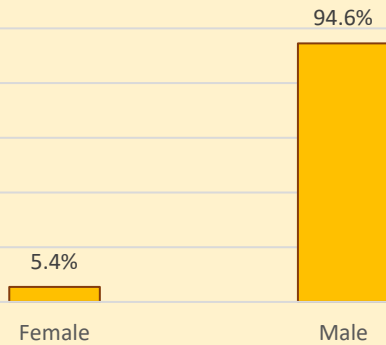

Sheriff's Daily Report

12/26/2023

Under the Custody of the Sheriff	
Total Male and Female	6,332
Jail Population	4,597
Community Corrections	1,735

Jail Population - Behind the Walls

Sheriff's Daily Report

12/26/2023

CCSO Population Demographics

In Confinement

Gender ID Distribution

Race Distribution

Age Distribution

Community Corrections

Gender ID Distribution

Race Distribution

Age Distribution