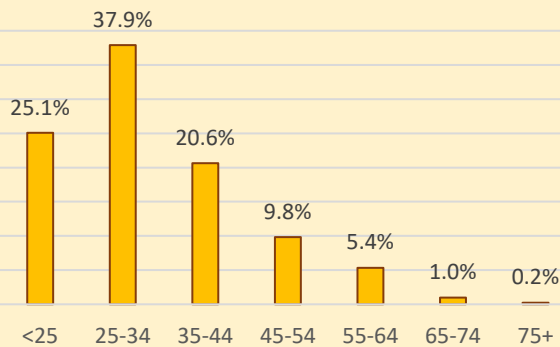

Sheriff's Daily Report

12/26/2023

Under the Custody of the Sheriff	
Total Male and Female	6,332
Jail Population	4,597
Community Corrections	1,735

Jail Population - Behind the Walls

Sheriff's Daily Report

12/26/2023

CCSO Population Demographics

In Confinement

Gender ID Distribution

Race Distribution

Age Distribution

Community Corrections

Gender ID Distribution

Race Distribution

Age Distribution