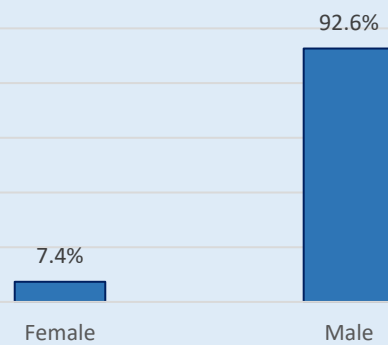

Sheriff's Daily Report

12/26/2023

Under the Custody of the Sheriff	
Total Male and Female	6,332
Jail Population	4,597
Community Corrections	1,735

Jail Population - Behind the Walls

Sheriff's Daily Report

12/26/2023

CCSO Population Demographics

In Confinement

Gender ID Distribution

Race Distribution

Age Distribution

Community Corrections

Gender ID Distribution

Race Distribution

Age Distribution