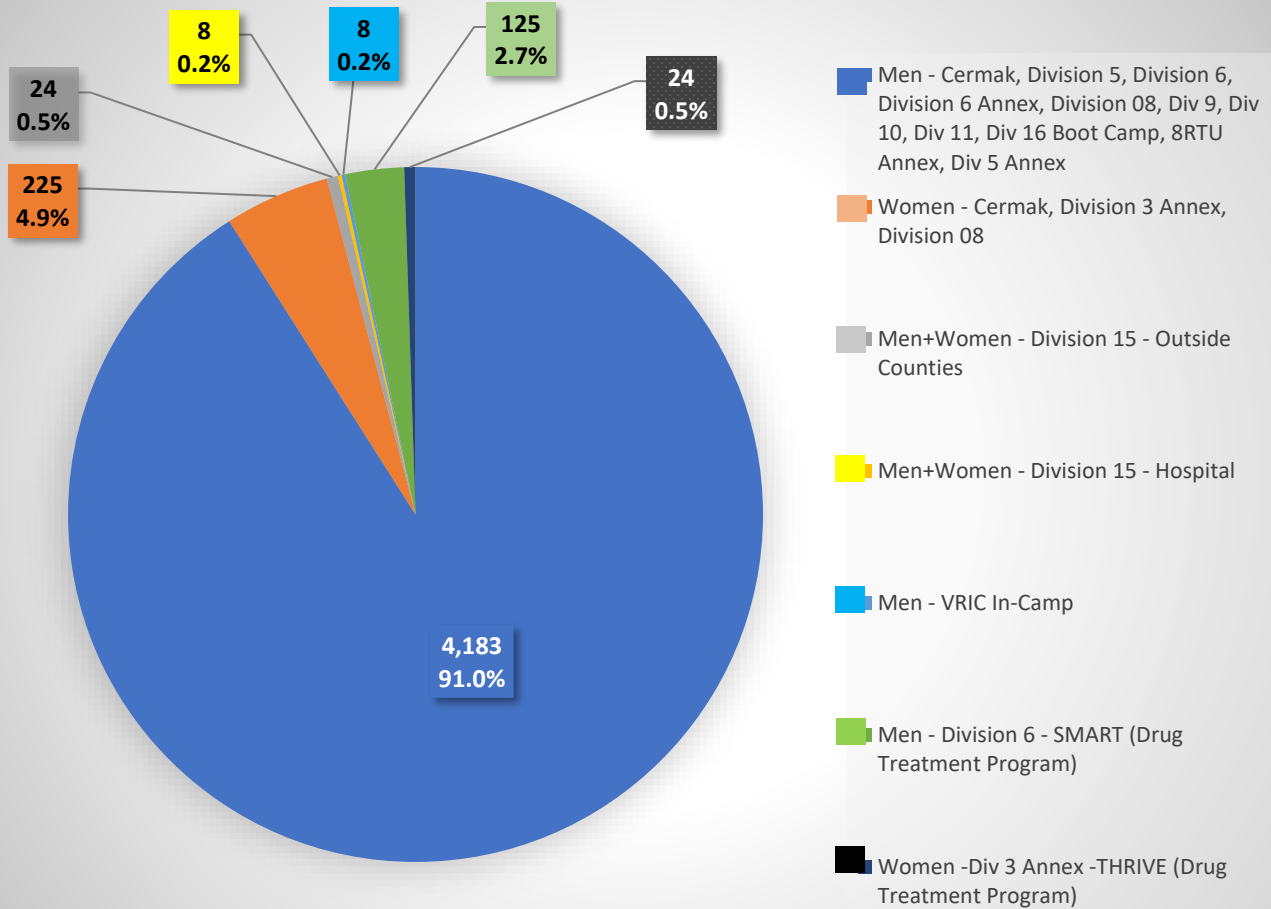

Sheriff's Daily Report

12/26/2023

Under the Custody of the Sheriff	
Total Male and Female	6,332
Jail Population	4,597
Community Corrections	1,735

Jail Population - Behind the Walls

Sheriff's Daily Report

12/26/2023

CCSO Population Demographics

In Confinement

Gender ID Distribution

Race Distribution

Age Distribution

Community Corrections

Gender ID Distribution

Race Distribution

Age Distribution