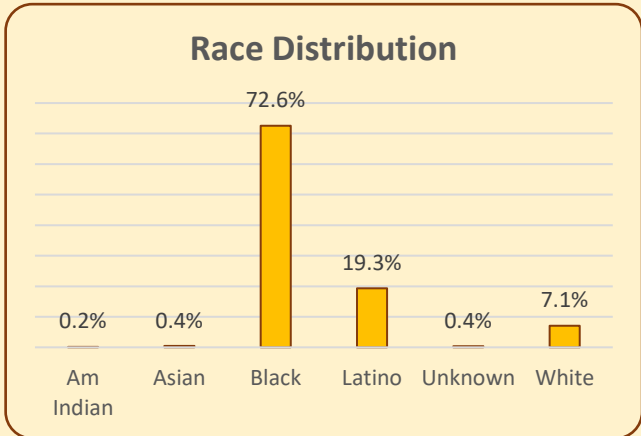

Sheriff's Daily Report

12/27/2023

CCSO Population Demographics

In Confinement