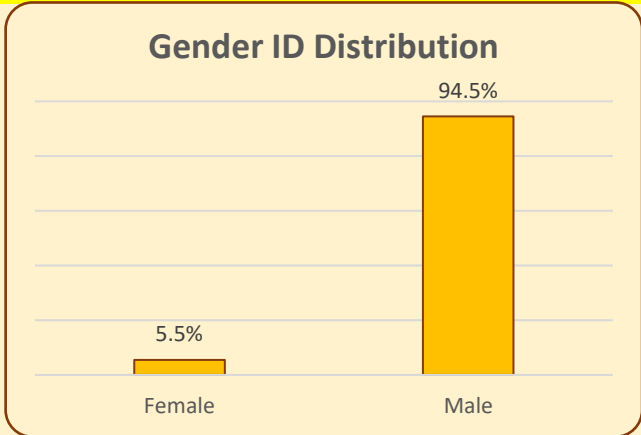

Sheriff's Daily Report

12/27/2023

CCSO Population Demographics

In Confinement