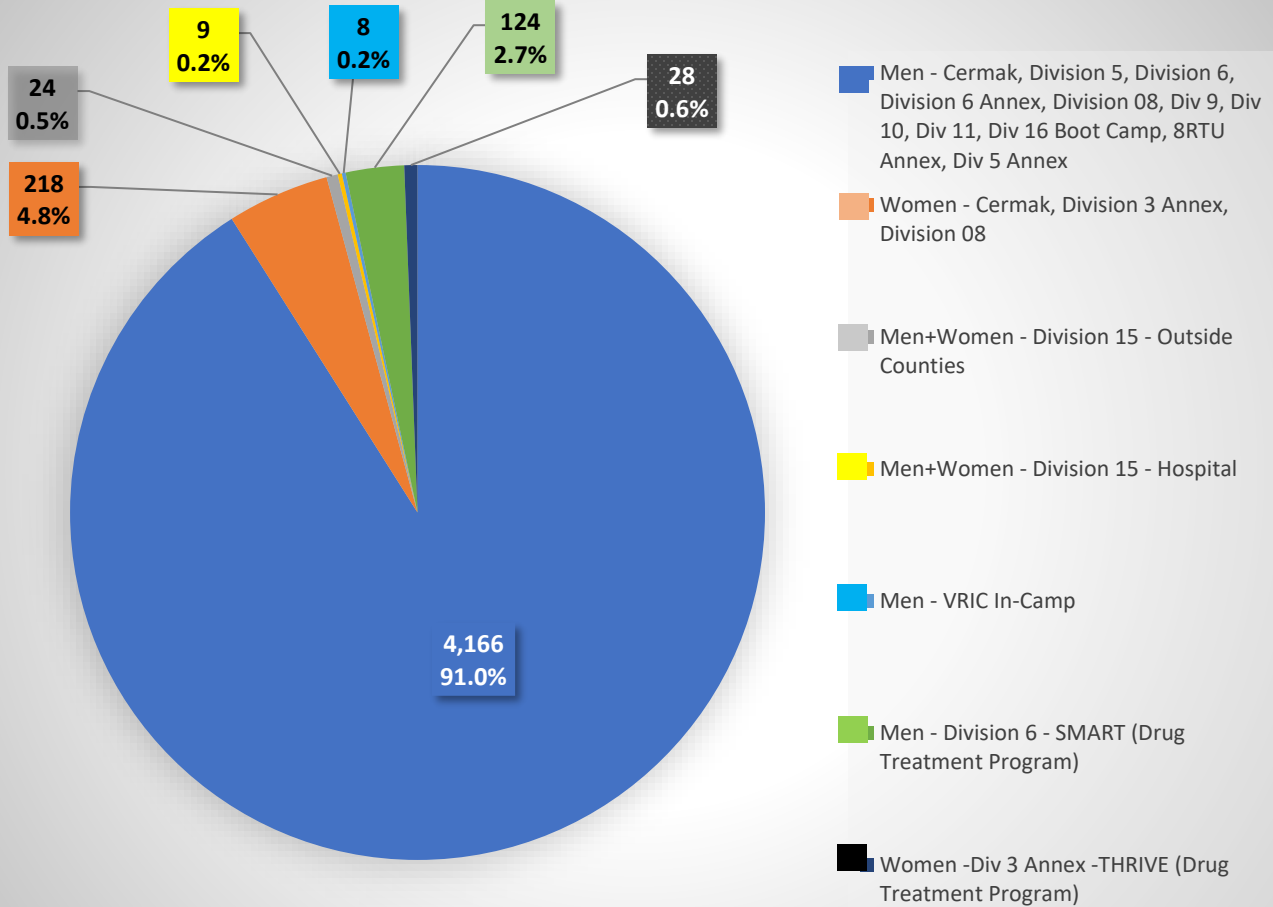

Sheriff's Daily Report

12/27/2023

Under the Custody of the Sheriff	
Total Male and Female	6,319
Jail Population	4,577
Community Corrections	1,742

Jail Population - Behind the Walls

Sheriff's Daily Report

12/27/2023

CCSO Population Demographics

In Confinement

Community Corrections