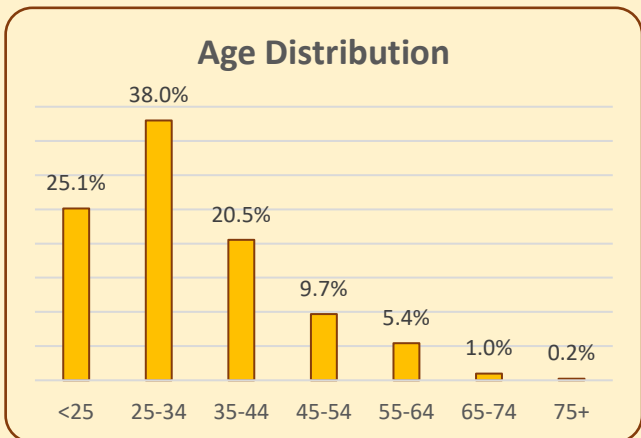

Sheriff's Daily Report

12/27/2023

CCSO Population Demographics

In Confinement