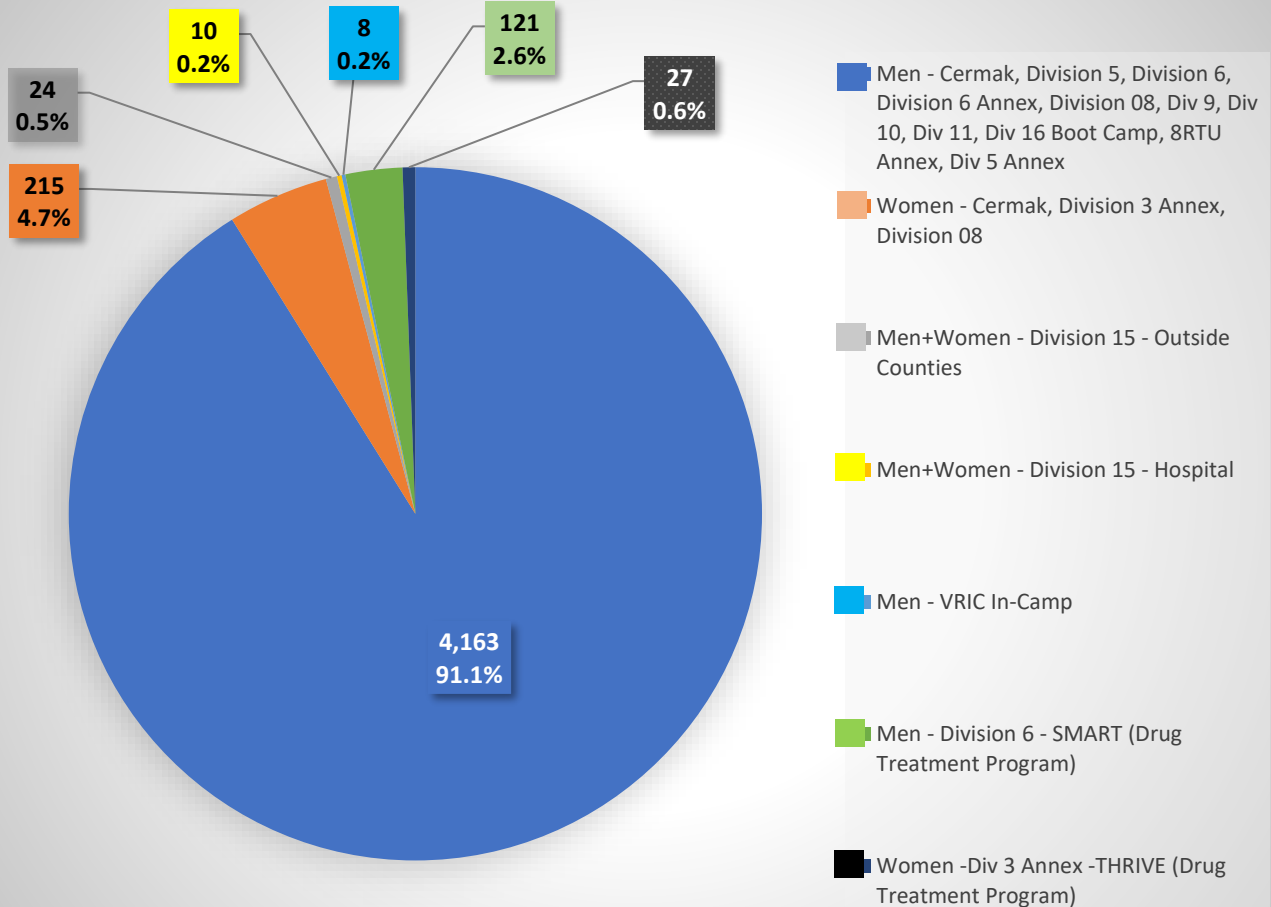

Sheriff's Daily Report

12/29/2023

Under the Custody of the Sheriff	
Total Male and Female	6,310
Jail Population	4,568
Community Corrections	1,742

Jail Population - Behind the Walls

Sheriff's Daily Report

12/29/2023

CCSO Population Demographics