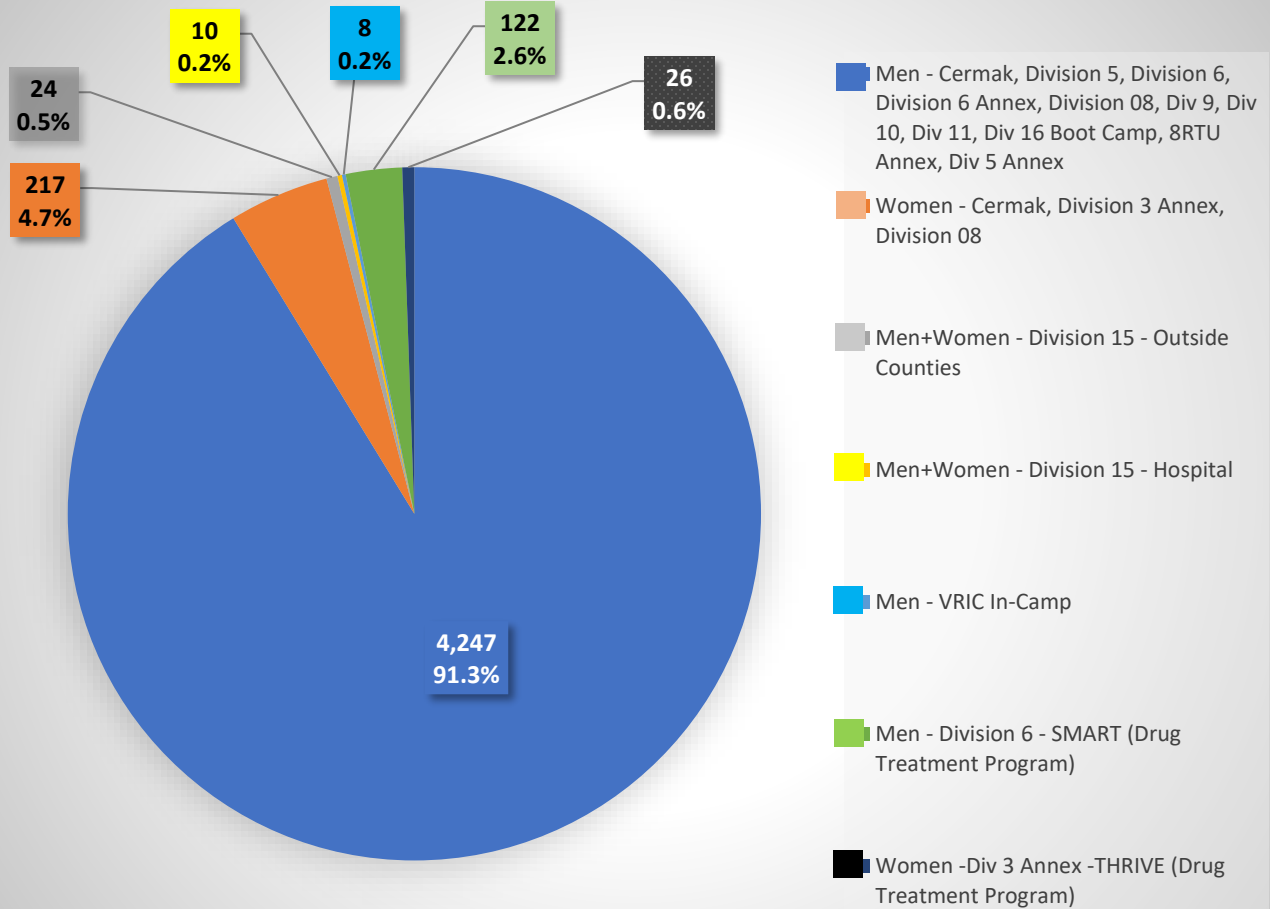

Sheriff's Daily Report

1/3/2024

Under the Custody of the Sheriff	
Total Male and Female	6,396
Jail Population	4,654
Community Corrections	1,742

Jail Population - Behind the Walls

Sheriff's Daily Report

1/3/2024

CCSO Population Demographics