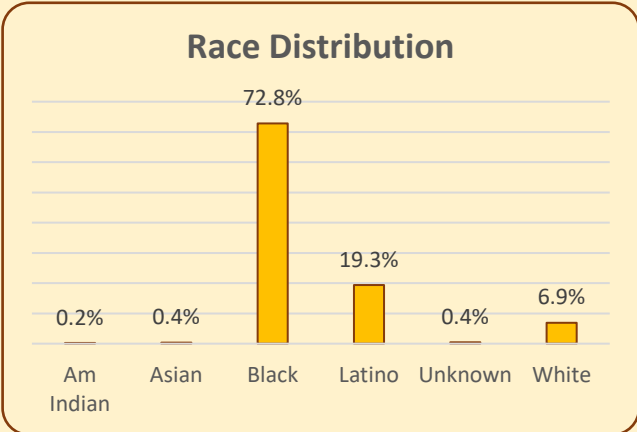

Sheriff's Daily Report

1/5/2024

CCSO Population Demographics

In Confinement