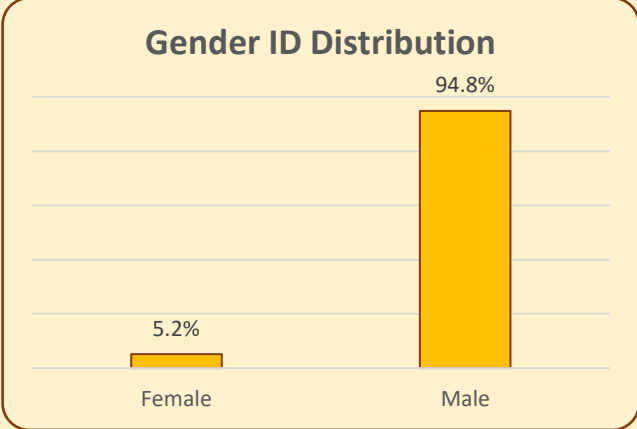

Sheriff's Daily Report

1/5/2024

CCSO Population Demographics

In Confinement