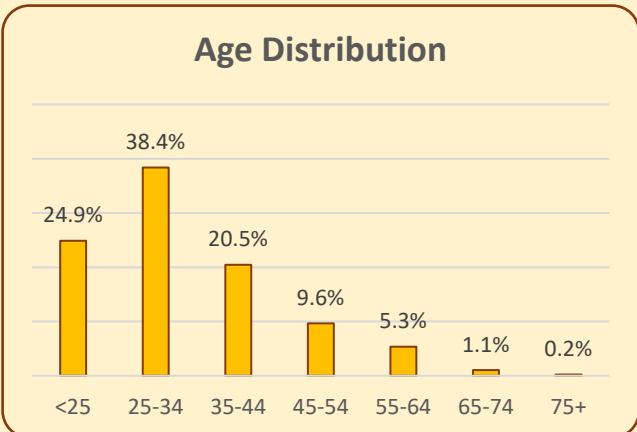

Sheriff's Daily Report

1/5/2024

CCSO Population Demographics

In Confinement