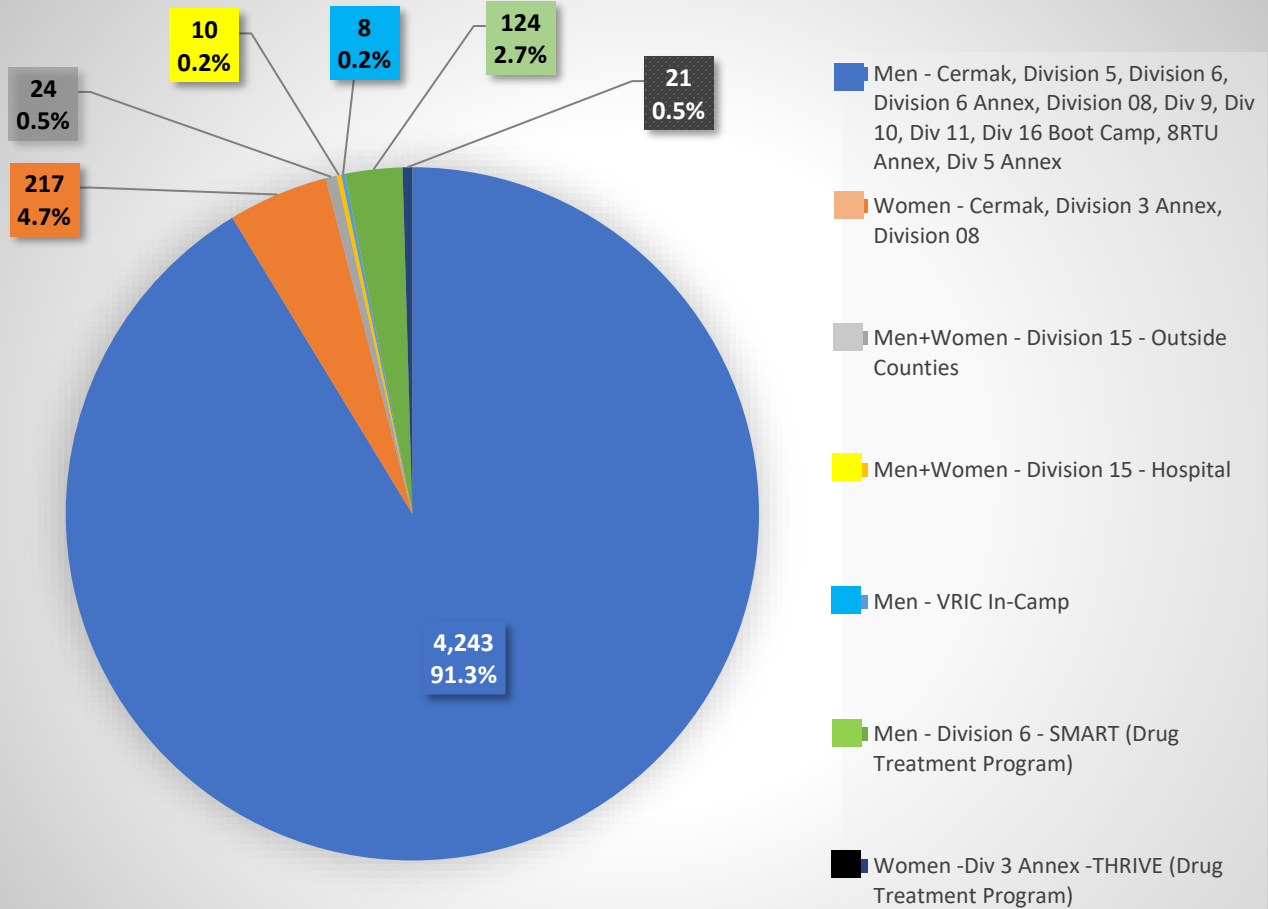

Sheriff's Daily Report

1/5/2024

Under the Custody of the Sheriff	
Total Male and Female	6,384
Jail Population	4,647
Community Corrections	1,737

Jail Population - Behind the Walls

Sheriff's Daily Report

1/5/2024

CCSO Population Demographics

In Confinement

Community Corrections