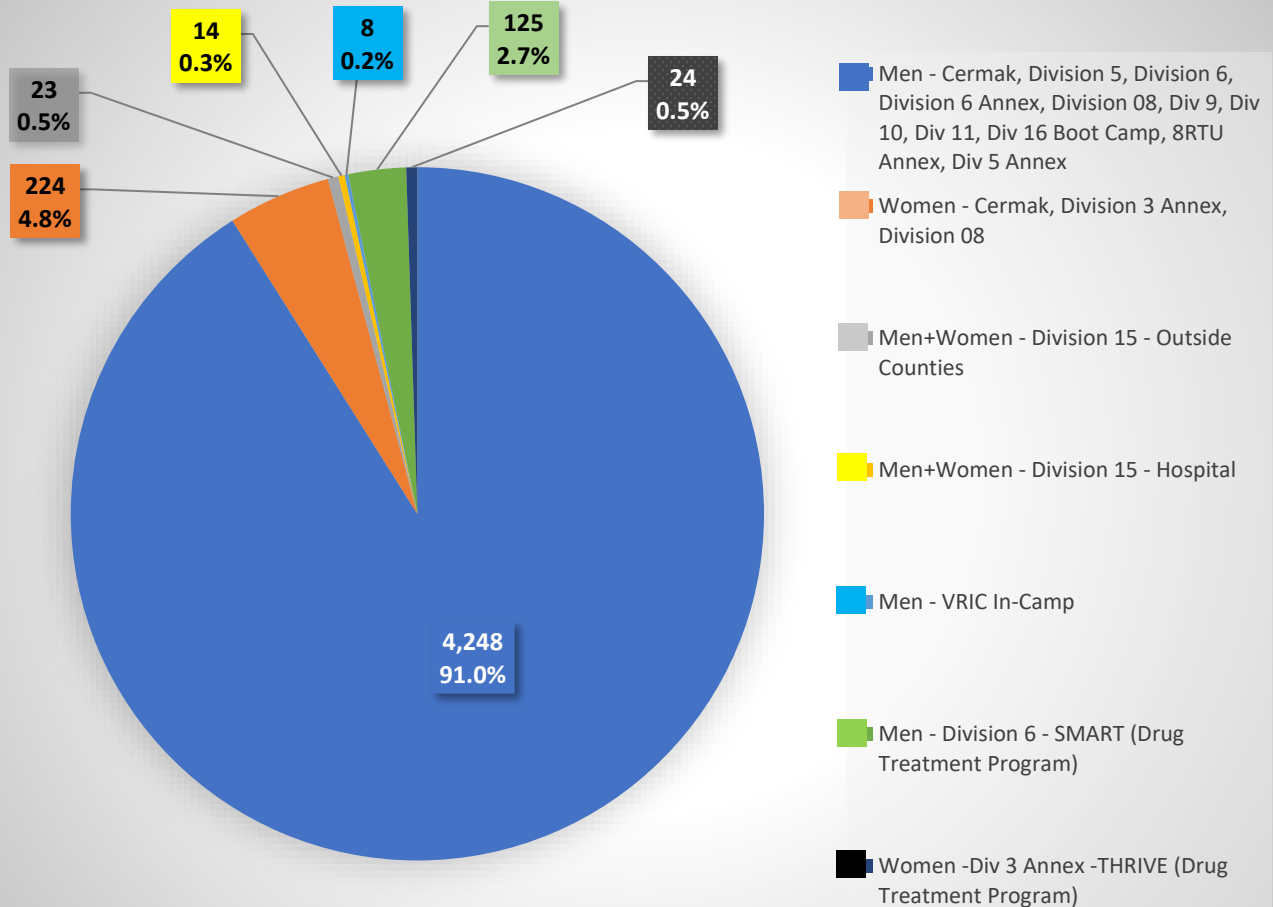

Sheriff's Daily Report

1/11/2024

Under the Custody of the Sheriff	
Total Male and Female	6,392
Jail Population	4,666
Community Corrections	1,726

Jail Population - Behind the Walls

Sheriff's Daily Report

1/11/2024

CCSO Population Demographics