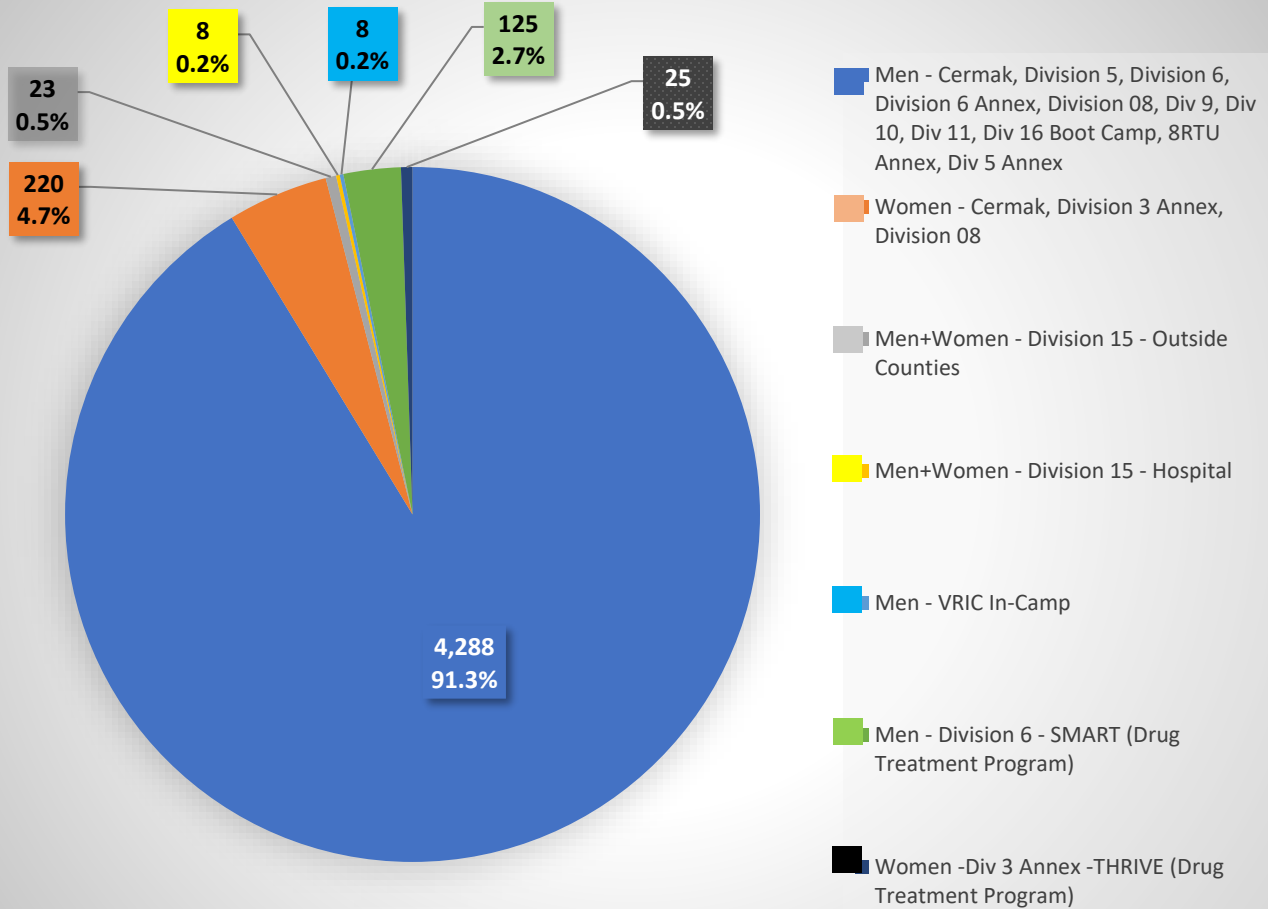

Sheriff's Daily Report

1/14/2024

Under the Custody of the Sheriff	
Total Male and Female	6,421
Jail Population	4,697
Community Corrections	1,724

Jail Population - Behind the Walls

Sheriff's Daily Report

1/14/2024

CCSO Population Demographics