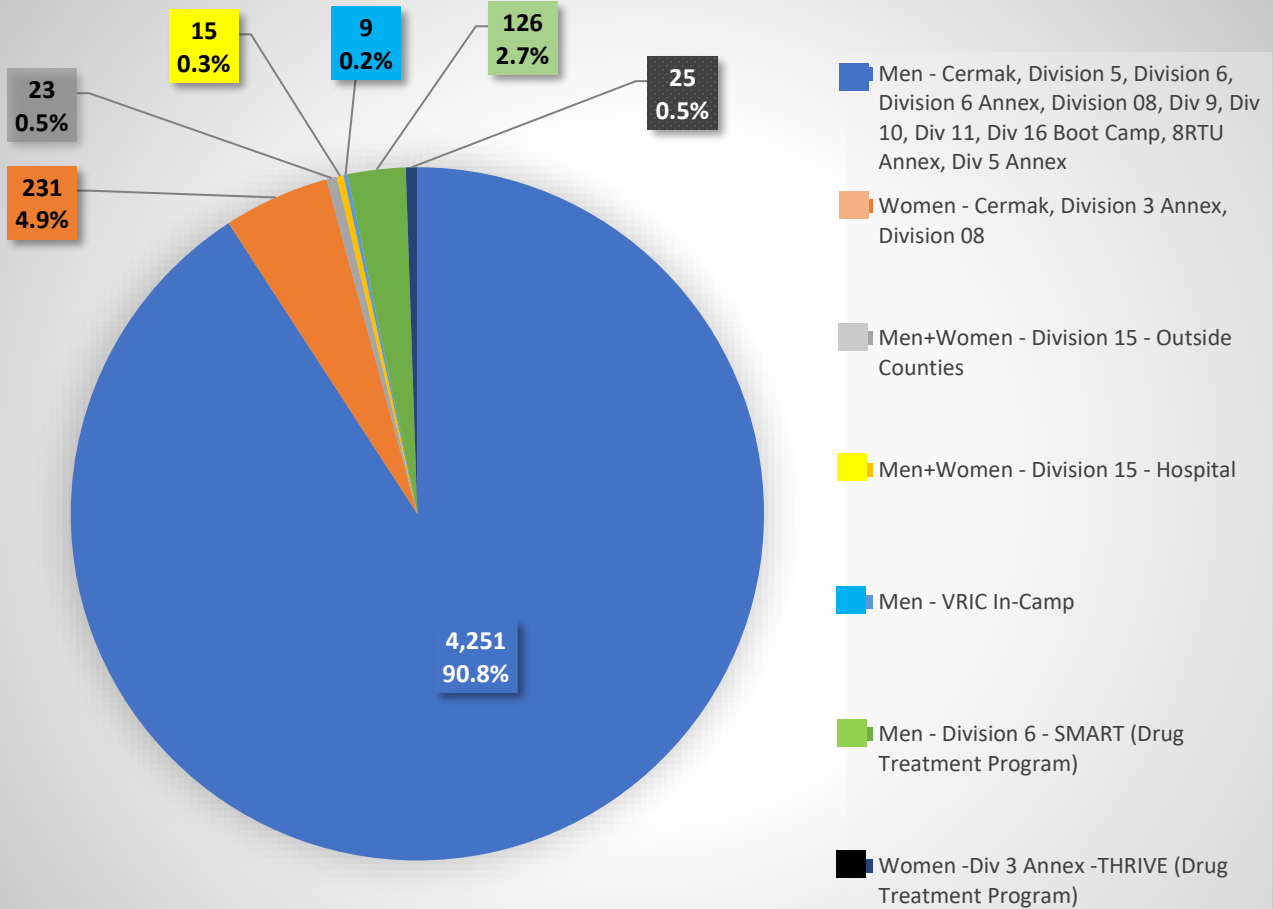

# Sheriff's Daily Report

1/16/2024

Under the Custody of the Sheriff	
<b>Total Male and Female</b>	<b>6,409</b>
Jail Population	4,680
Community Corrections	1,729

## Jail Population - Behind the Walls