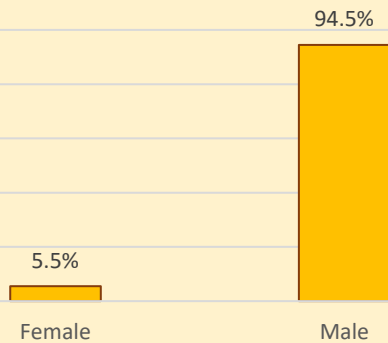

Sheriff's Daily Report

1/16/2024

CCSO Population Demographics

In Confinement

Gender ID Distribution