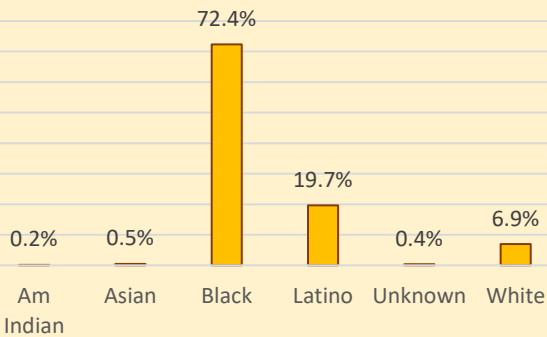

Sheriff's Daily Report

1/21/2024

Under the Custody of the Sheriff	
Total Male and Female	6,454
Jail Population	4,709
Community Corrections	1,745

Jail Population - Behind the Walls

Sheriff's Daily Report

1/21/2024

CCSO Population Demographics

In Confinement

Gender ID Distribution

Race Distribution

Age Distribution

Community Corrections

Gender ID Distribution

Race Distribution

Age Distribution