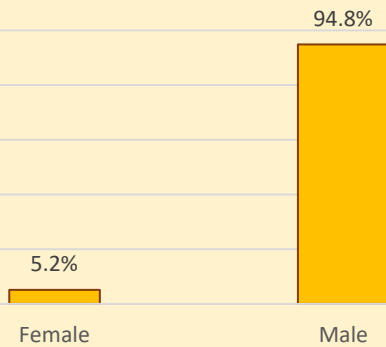

Sheriff's Daily Report

1/21/2024

Under the Custody of the Sheriff	
Total Male and Female	6,454
Jail Population	4,709
Community Corrections	1,745

Jail Population - Behind the Walls

Sheriff's Daily Report

1/21/2024

CCSO Population Demographics

In Confinement

Gender ID Distribution

Race Distribution

Age Distribution

Community Corrections

Gender ID Distribution

Race Distribution

Age Distribution