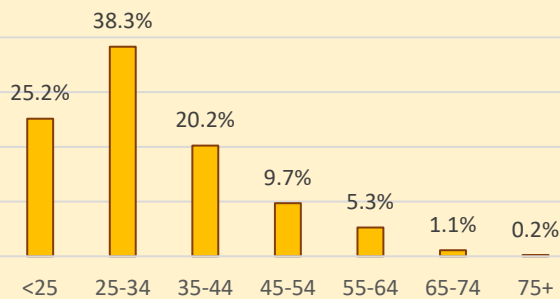

Sheriff's Daily Report

1/21/2024

Under the Custody of the Sheriff	
Total Male and Female	6,454
Jail Population	4,709
Community Corrections	1,745

Jail Population - Behind the Walls

Sheriff's Daily Report

1/21/2024

CCSO Population Demographics

In Confinement

Gender ID Distribution

Race Distribution

Age Distribution

Community Corrections

Gender ID Distribution

Race Distribution

Age Distribution