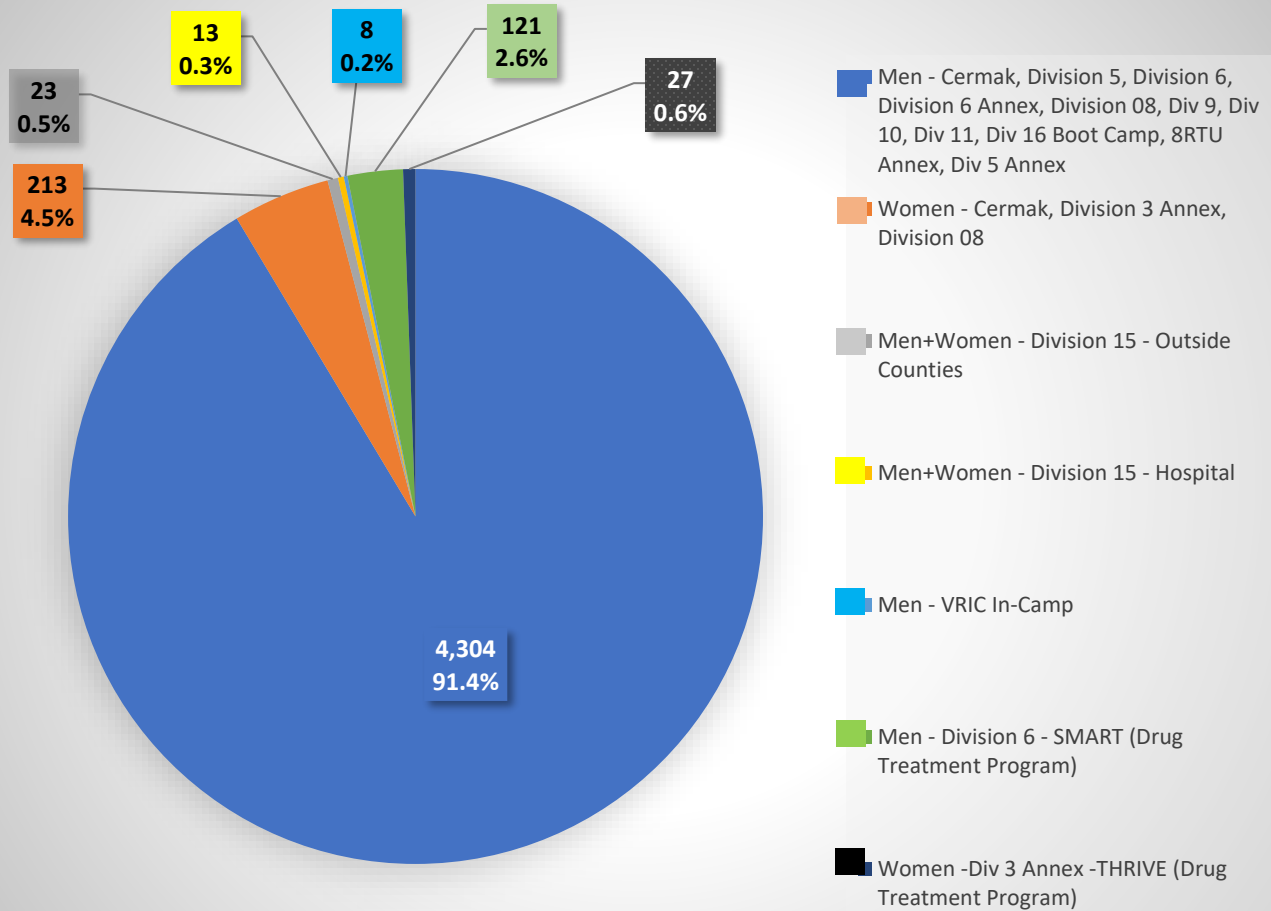

Sheriff's Daily Report

1/21/2024

Under the Custody of the Sheriff	
Total Male and Female	6,454
Jail Population	4,709
Community Corrections	1,745

Jail Population - Behind the Walls

Sheriff's Daily Report

1/21/2024

CCSO Population Demographics

In Confinement

Gender ID Distribution

Race Distribution

Age Distribution

Community Corrections

Gender ID Distribution

Race Distribution

Age Distribution