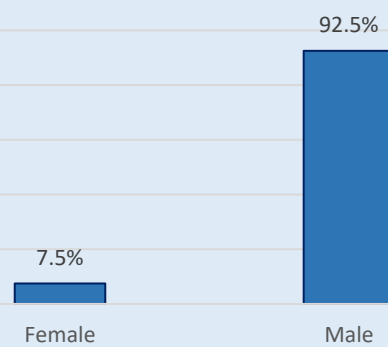

Sheriff's Daily Report

1/21/2024

Under the Custody of the Sheriff	
Total Male and Female	6,454
Jail Population	4,709
Community Corrections	1,745

Jail Population - Behind the Walls

Sheriff's Daily Report

1/21/2024

CCSO Population Demographics

In Confinement

Gender ID Distribution

Race Distribution

Age Distribution

Community Corrections

Gender ID Distribution

Race Distribution

Age Distribution