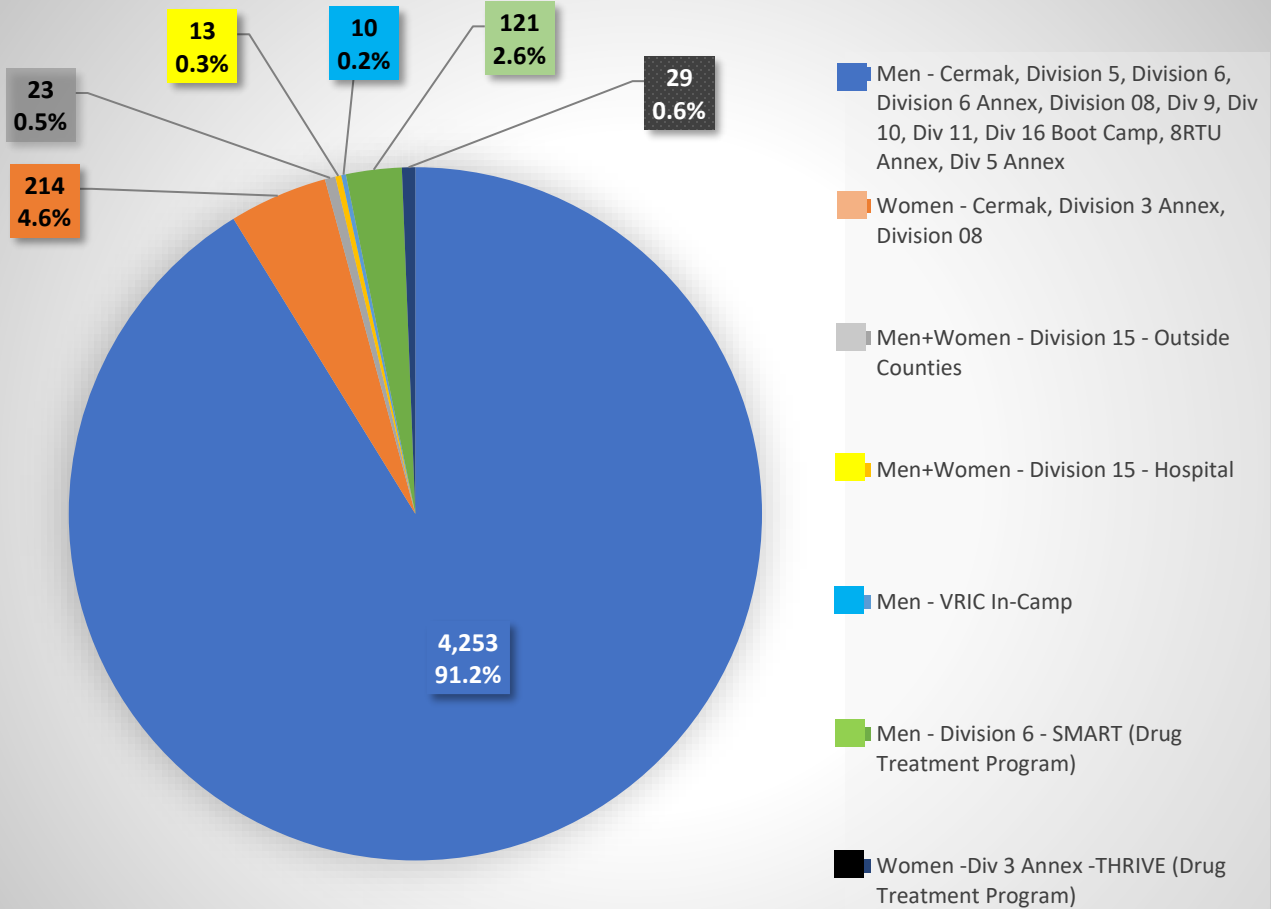

Sheriff's Daily Report

1/31/2024

Under the Custody of the Sheriff	
Total Male and Female	6,347
Jail Population	4,663
Community Corrections	1,684

Jail Population - Behind the Walls

Sheriff's Daily Report

1/31/2024

CCSO Population Demographics