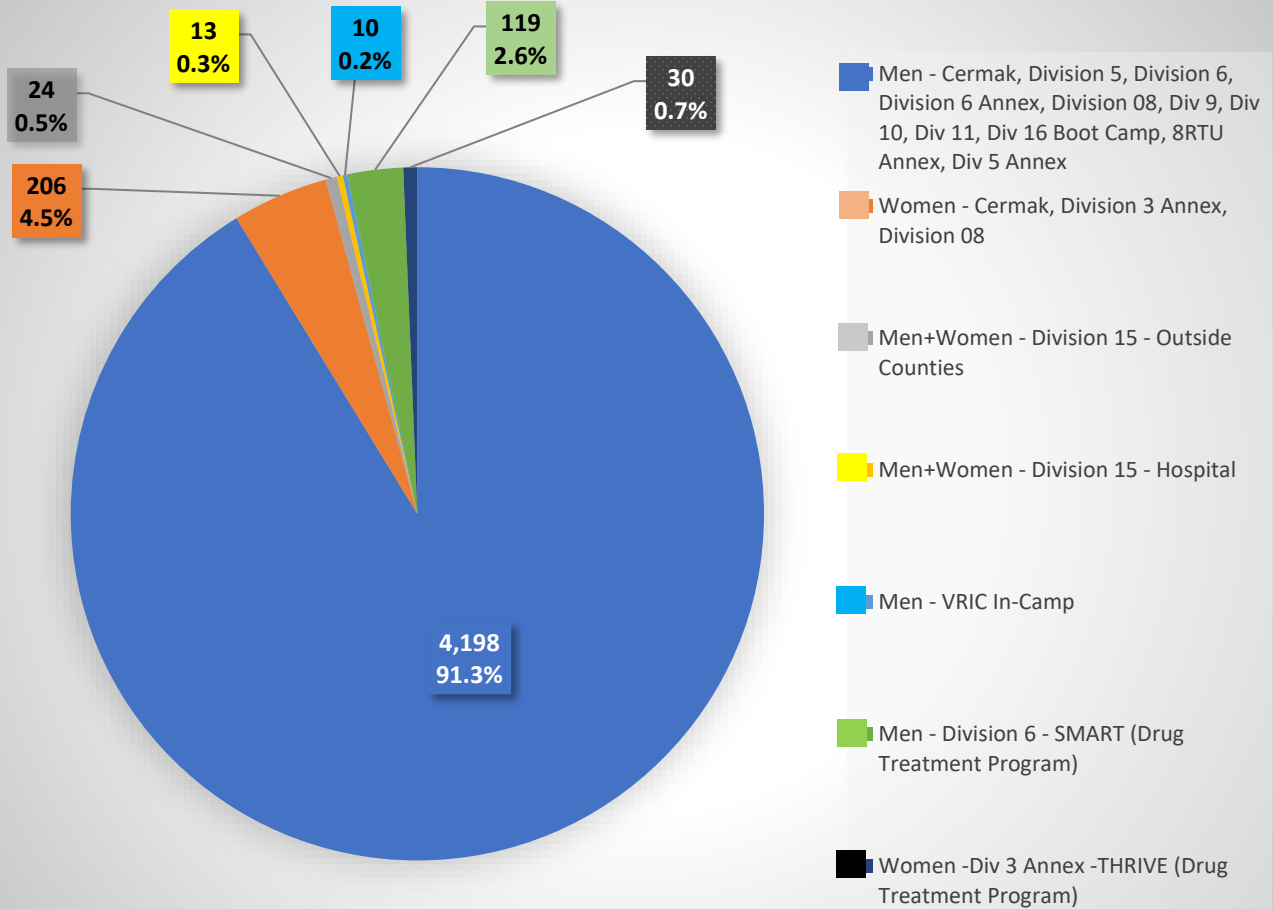

Sheriff's Daily Report

2/1/2024

| Under the Custody of the Sheriff | |
|----------------------------------|--------------|
| Total Male and Female | 6,283 |
| Jail Population | 4,600 |
| Community Corrections | 1,683 |

Jail Population - Behind the Walls

Sheriff's Daily Report

2/1/2024

CCSO Population Demographics