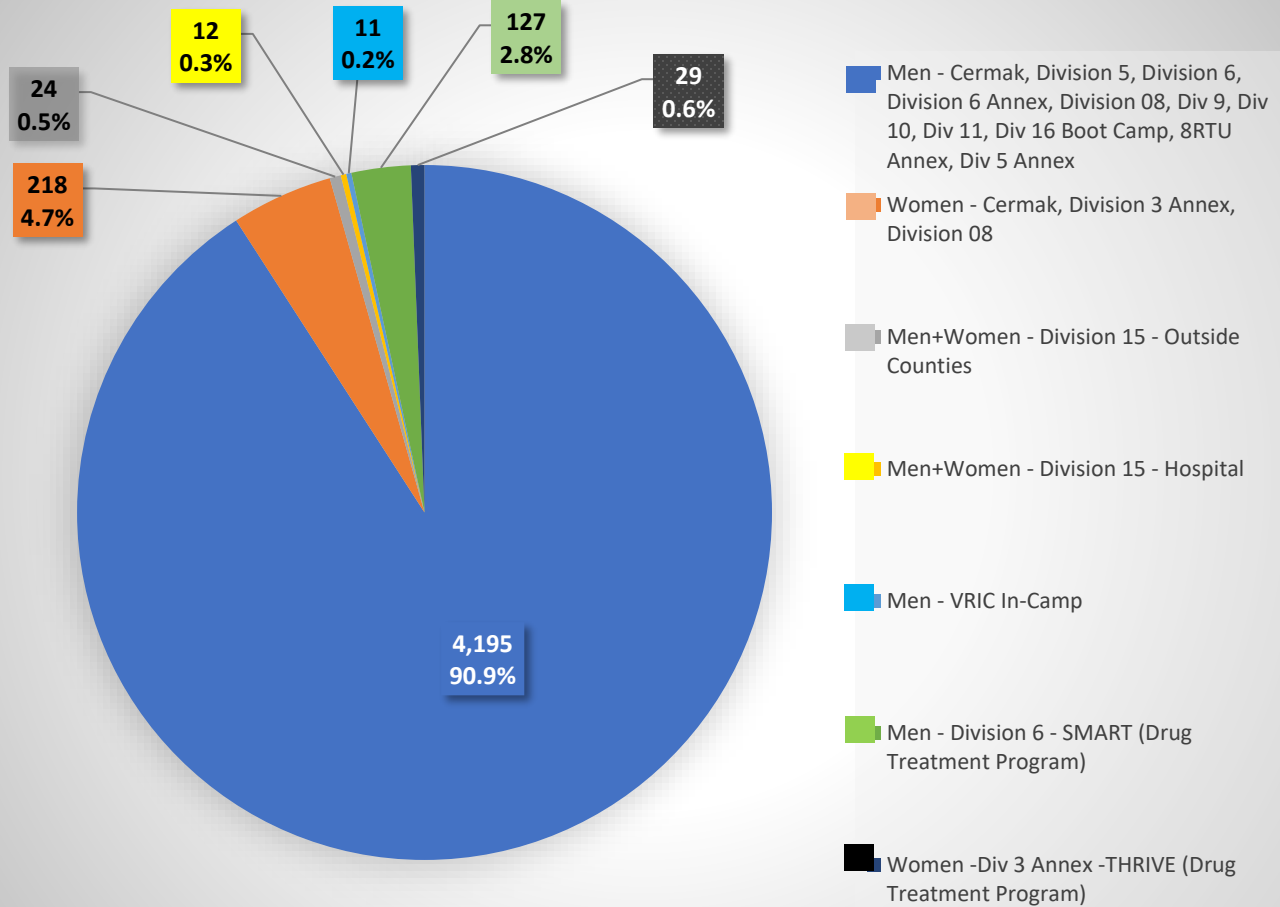

Sheriff's Daily Report

2/6/2024

Under the Custody of the Sheriff	
Total Male and Female	6,297
Jail Population	4,616
Community Corrections	1,681

Jail Population - Behind the Walls

Sheriff's Daily Report

2/6/2024

CCSO Population Demographics