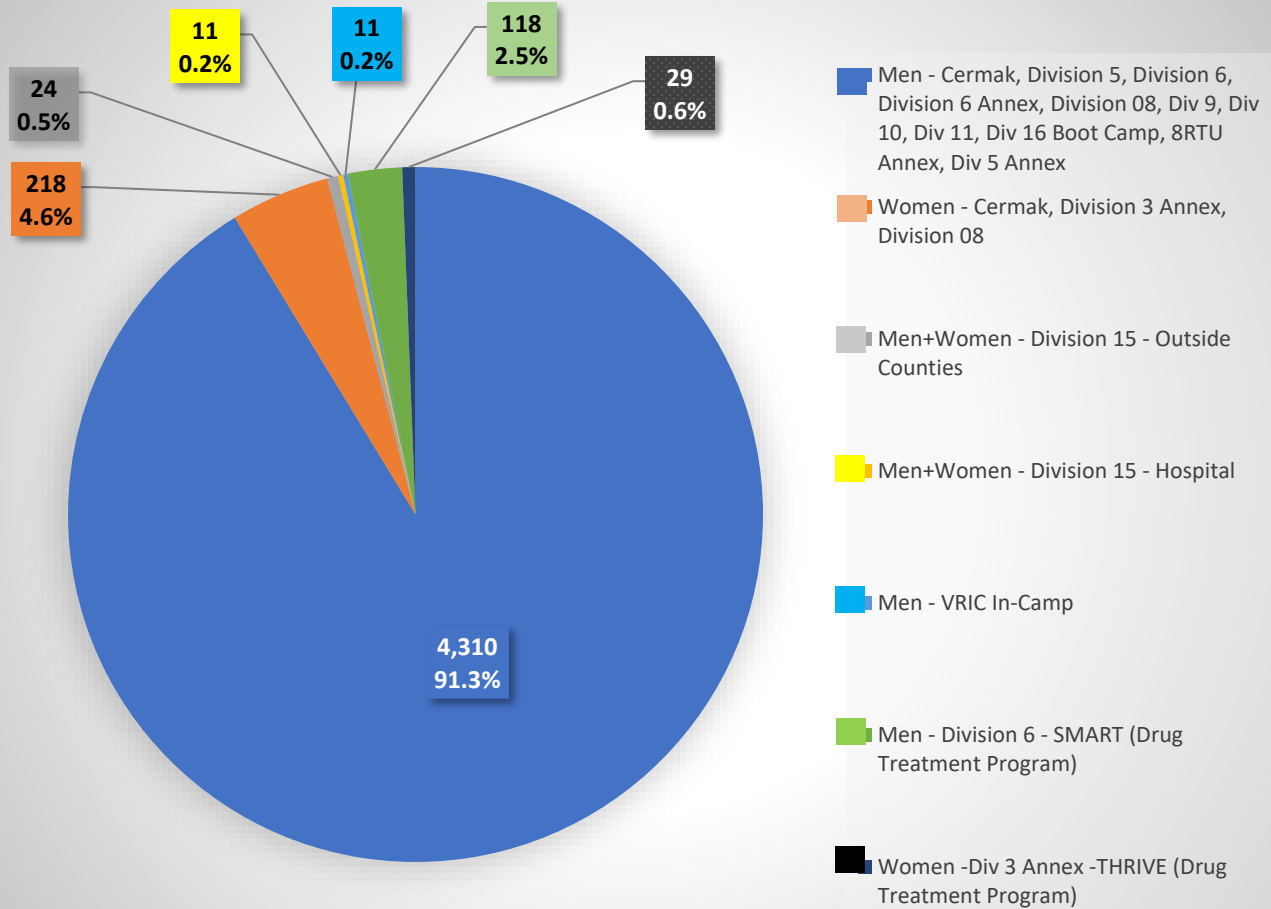

# Sheriff's Daily Report

## 2/12/2024

Under the Custody of the Sheriff	
Total Male and Female	6,385
Jail Population	4,721
Community Corrections	1,664

### Jail Population - Behind the Walls

## CCSO Population Demographics